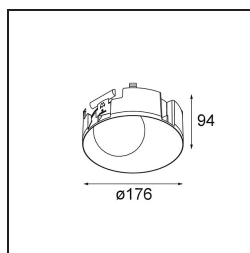

Specifications

Material	12181132
Light Source Type	LED
LED Type	BRIDGELUX V6 HD G7
LED technology	LED COB
CRI	Min. 90
Colour Temperature	3000K
Lifetime	L80B10 @50,000 Hours
Lamp Included	Yes
Number of Light Sources	1
CIE flux code	48 81 97 100 23
Binning (SDCM)	2
Light Direction	Down
Optic	Collimator
Input Voltage	Constant Current Driver Required
Electrical Class	III
IP Rating	55
Glow wire rating (°C)	960
Indoor/Outdoor	Indoor
Application	Ceiling, Wall
Mounting	Recessed
Cut-out size (mm)	ø200
Mounting depth (mm)	100.0
Adjustability	Not Applicable
Distance to Lighted Object (m)	0,1
Primary Colour & Primary Finish	Black, Structure
Gross weight (g)	1080.0
Drive current (mA)	350 500 700
Min. forward voltage (Vf)	14.8 15.2 15.9
Max. forward voltage (Vf)	18.0 18.6 19.5
Connected load (W)	5.7 8.5 12.4
Luminous flux per lamp (lm)	170 230 298
Efficacy (lm/W)	30 27 24
Glare rating	26 27 28