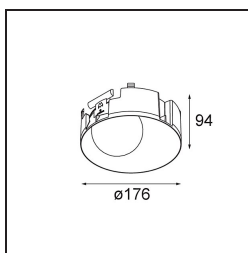

Specifications

Material	12181132
Light Source Type	LED
LED Type	BRIDGELUX V6 HD G7
LED technology	LED COB
CRI	Min. 90
Colour Temperature	3000K
Lifetime	L80B10 @50,000 Hours
Lamp Included	Yes
Number of Light Sources	1
CIE flux code	48 81 97 100 23
Binning (SDCM)	2
Light Direction	Down
Optic	Collimator
Input Voltage	Constant Current Driver Required
Electrical Class	III
IP Rating	55
Glow wire rating (°C)	960
Indoor/Outdoor	Indoor
Application	Ceiling, Wall
Mounting	Recessed
Cut-out size (mm)	ø200
Mounting depth (mm)	100.0
Adjustability	Not Applicable
Distance to Lighted Object (m)	0,1
Primary Colour & Primary Finish	Black, Structure
Gross weight (g)	1080.0
Drive current (mA)	350 500 700
Min. forward voltage (Vf)	14.8 15.2 15.9
Max. forward voltage (Vf)	18.0 18.6 19.5
Connected load (W)	5.7 8.5 12.4
Luminous flux per lamp (lm)	170 230 298
Efficacy (lm/W)	30 27 24
Glare rating	26 27 28