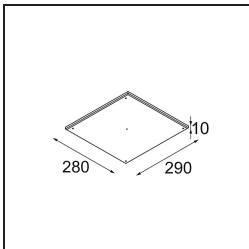

Specifications

Material	12181132
Light Source Type	LED
LED Type	BRIDGELUX V6 HD G7
LED technology	LED COB
CRI	Min. 90
Colour Temperature	3000K
Lifetime	L80B10 @50,000 Hours
Lamp Included	Yes
Number of Light Sources	1
CIE flux code	48 81 97 100 23
Binning (SDCM)	2
Light Direction	Down
Optic	Collimator
Input Voltage	Constant Current Driver Required
Electrical Class	III
IP Rating	55
Glow wire rating (°C)	960
Indoor/Outdoor	Indoor
Application	Ceiling, Wall
Mounting	Recessed
Cut-out size (mm)	ø200
Mounting depth (mm)	100.0
Adjustability	Not Applicable
Distance to Lighted Object (m)	0,1
Primary Colour & Primary Finish	Black, Structure
Gross weight (g)	1080.0
Drive current (mA)	350 500 700
Min. forward voltage (Vf)	14.8 15.2 15.9
Max. forward voltage (Vf)	18.0 18.6 19.5
Connected load (W)	5.7 8.5 12.4
Luminous flux per lamp (lm)	170 230 298
Efficacy (lm/W)	30 27 24
Glare rating	26 27 28

Installation Accessories

- 12182030** Installation Housing 280x350x100x380

- 12292930** Plaster Kit Trimless 290x280 - 177 1x

- 12182130** Concrete Kit 177 290x280 1x

- 12293030** Gypsum Fibreboard 290x280