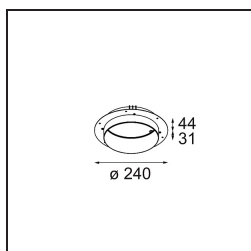

■ **12182330** Concrete Ring 177 Standard Installation Housing

■ Choose a required accessory