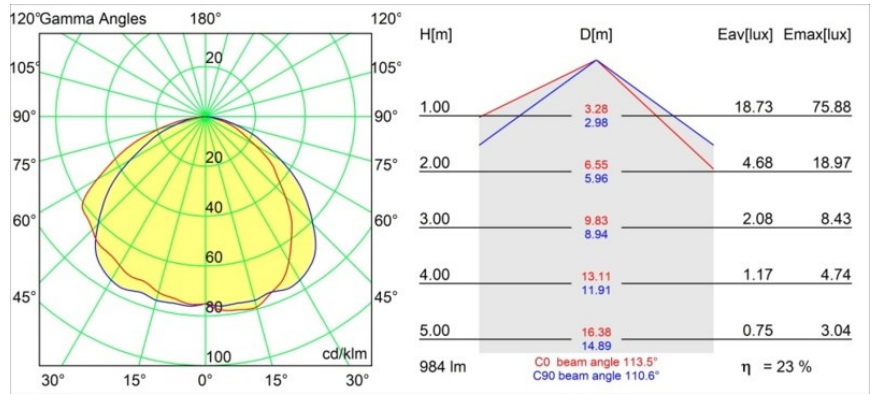

Light distribution & beam diagram