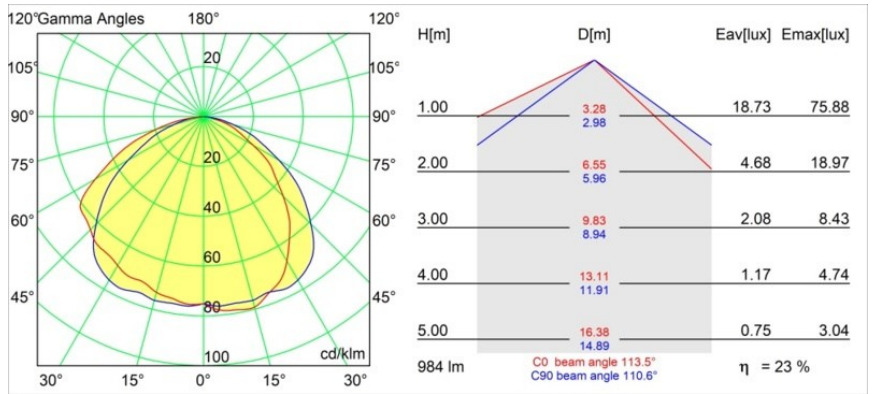

Light distribution & beam diagram