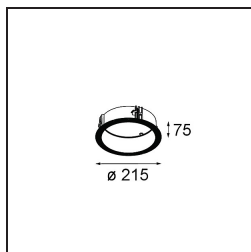

Accessori Installazione

- 12182030** Installation Housing 280x350x100x380

- 12292930** Plaster Kit Trimless 290x280 - 177 1x

- 12182130** Concrete Kit 177 290x280 1x

- 12293030** Gypsum Fibreboard 290x280

■ **12182230** Ring Recessed Trimless 177 1x

■ **12182330** Concrete Ring 177 Standard Installation Housing

■ Choose a required accessory