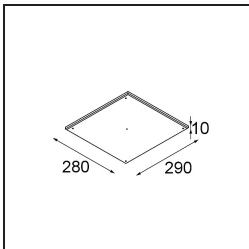

### Specifications

Material	12181209
Light Source Type	LED
LED Type	BRIDGELUX WARMDIM 12W
LED technology	LED COB
CRI	Min. 95
Colour Temperature	1800-3000K (Warm Dim)
Lifetime	L80B10 @50,000 Hours
Lamp Included	Yes
Number of Light Sources	1
CIE flux code	48 81 96 100 53
Binning (SDCM)	3
Light Direction	Down
Optic	Collimator
Input Voltage	Constant Current Driver Required
Electrical Class	III
IP Rating	55
Glow wire rating (°C)	960
Indoor/Outdoor	Indoor
Application	Ceiling, Wall
Mounting	Recessed
Cut-out size (mm)	ø200
Mounting depth (mm)	100.0
Adjustability	Not Applicable
Distance to Lighted Object (m)	0,1
Primary Colour & Primary Finish	White, Structure
Gross weight (g)	1080.0
Drive current (mA)	350
Min. forward voltage (Vf)	30,6
Max. forward voltage (Vf)	37,0
Connected load (W)	12,0
Luminous flux per lamp (lm)	508
Efficacy (lm/W)	42
Glare rating	30

**Installation Accessories**

- 12182030** Installation Housing 280x350x100x380

- 12292930** Plaster Kit Trimless 290x280 - 177 1x

- 12182130** Concrete Kit 177 290x280 1x

- 12293030** Gypsum Fibreboard 290x280