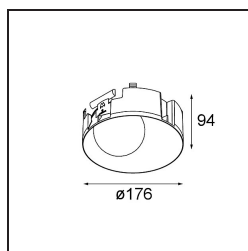

### Specifications

Material	12181209
Light Source Type	LED
LED Type	BRIDGELUX WARMDIM 12W
LED technology	LED COB
CRI	Min. 95
Colour Temperature	1800-3000K (Warm Dim)
Lifetime	L80B10 @50,000 Hours
Lamp Included	Yes
Number of Light Sources	1
CIE flux code	48 81 96 100 53
Binning (SDCM)	3
Light Direction	Down
Optic	Collimator
Input Voltage	Constant Current Driver Required
Electrical Class	III
IP Rating	55
Glow wire rating (°C)	960
Indoor/Outdoor	Indoor
Application	Ceiling, Wall
Mounting	Recessed
Cut-out size (mm)	ø200
Mounting depth (mm)	100.0
Adjustability	Not Applicable
Distance to Lighted Object (m)	0,1
Primary Colour & Primary Finish	White, Structure
Gross weight (g)	1080.0
Drive current (mA)	350
Min. forward voltage (Vf)	30,6
Max. forward voltage (Vf)	37,0
Connected load (W)	12,0
Luminous flux per lamp (lm)	508
Efficacy (lm/W)	42
Glare rating	30