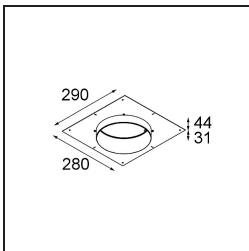

- **12182130** Concrete Kit 177 290x280 1x