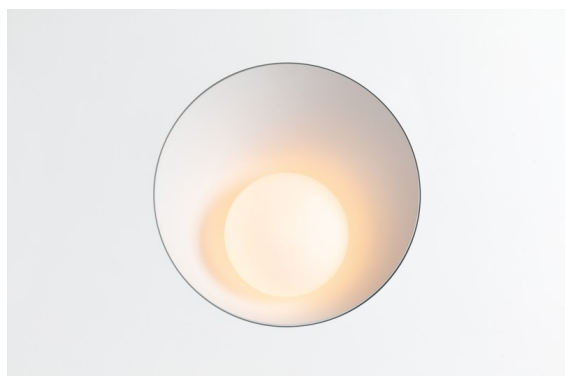

Date
Customer
Project
Type

*Shellby Recessed Trimless 176 lx IP55 LED 1800-3000K WD DE White Structure*

Shellby's light is the Sun by day, and the Moon by night. Like the Sun, it brings powerful, general light that indisputably brightens your space, and energises you for daily activities. Like the Moon, it watches, with softer light that inspires calm and warmth. A clash of functions, all in one.

### Specifications

Material	12181209
Light Source Type	LED
LED Type	BRIDGELUX WARMDIM 12W
LED technology	LED COB
CRI	Min. 95
Colour Temperature	1800-3000K (Warm Dim)
Lifetime	L80B10 @50,000 Hours
Lamp Included	Yes
Number of Light Sources	1
CIE flux code	48 81 96 100 53
Binning (SDCM)	3
Light Direction	Down
Optic	Collimator
Input Voltage	Constant Current Driver Required
Electrical Class	III
IP Rating	55
Glow wire rating (°C)	960
Indoor/Outdoor	Indoor
Application	Ceiling, Wall
Mounting	Recessed
Cut-out size (mm)	ø200
Mounting depth (mm)	100.0
Adjustability	Not Applicable
Distance to Lighted Object (m)	0,1
Primary Colour & Primary Finish	White, Structure
Gross weight (g)	1080.0
Drive current (mA)	350
Min. forward voltage (Vf)	30,6
Max. forward voltage (Vf)	37,0
Connected load (W)	12,0
Luminous flux per lamp (lm)	508
Efficacy (lm/W)	42
Glare rating	30

**TM30 & CRI diagram**

**Light distribution & beam diagram**

**Decorative Accessories**

- 12183084** Skin Shellby Silver Bronze Anodised
- 12183041** Skin Shellby Champagne Anodised
- 12183082** Skin Shellby Bronze Anodised
- 12183042** Skin Shellby Gold Anodised
- 12183092** Skin Shellby Pearly White Matt