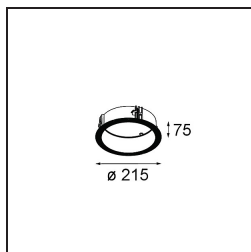

### Specifications

Material	12181209
Light Source Type	LED
LED Type	BRIDGELUX WARMDIM 12W
LED technology	LED COB
CRI	Min. 95
Colour Temperature	1800-3000K (Warm Dim)
Lifetime	L80B10 @50,000 Hours
Lamp Included	Yes
Number of Light Sources	1
CIE flux code	48 81 96 100 53
Binning (SDCM)	3
Light Direction	Down
Optic	Collimator
Input Voltage	Constant Current Driver Required
Electrical Class	III
IP Rating	55
Glow wire rating (°C)	960
Indoor/Outdoor	Indoor
Application	Ceiling, Wall
Mounting	Recessed
Cut-out size (mm)	ø200
Mounting depth (mm)	100.0
Adjustability	Not Applicable
Distance to Lighted Object (m)	0,1
Primary Colour & Primary Finish	White, Structure
Gross weight (g)	1080.0
Drive current (mA)	350
Min. forward voltage (Vf)	30,6
Max. forward voltage (Vf)	37,0
Connected load (W)	12,0
Luminous flux per lamp (lm)	508
Efficacy (lm/W)	42
Glare rating	30

**Installation Accessories**

- 12182030** Installation Housing 280x350x100x380

- 12292930** Plaster Kit Trimless 290x280 - 177 1x

- 12182130** Concrete Kit 177 290x280 1x

- 12293030** Gypsum Fibreboard 290x280

■ **12182230** Ring Recessed Trimless 177 1x

■ **12182330** Concrete Ring 177 Standard Installation Housing

■ Choose a required accessory