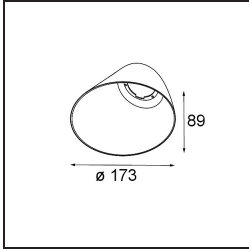

Decorative Accessories

- **12183084** Skin Shellby Silver Bronze Anodised
- **12183041** Skin Shellby Champagne Anodised
- **12183082** Skin Shellby Bronze Anodised
- **12183042** Skin Shellby Gold Anodised
- **12183092** Skin Shellby Pearly White Matt