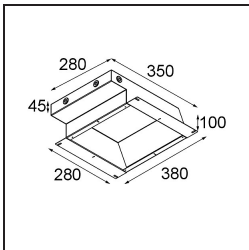

Installation Accessories

- **12182030** Installation Housing 280x350x100x380