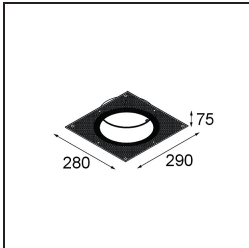

- **12292930** Plaster Kit Trimless 290x280 - 177 1x