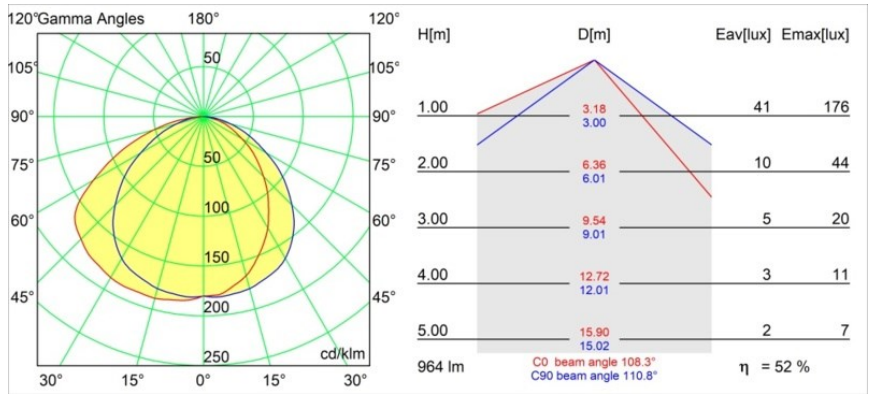

Light distribution & beam diagram