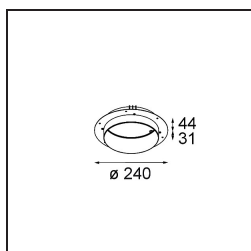

■ **12182330** Concrete Ring 177 Standard Installation Housing

■ Choose a required accessory