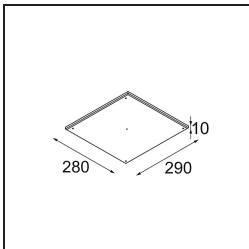

Specifications

Material	12181032
Light Source Type	LED
LED Type	BRIDGELUX V6 HD G7
LED technology	LED COB
CRI	Min. 90
Colour Temperature	2700K
Lifetime	L80B10 @50,000 Hours
Lamp Included	Yes
Number of Light Sources	1
CIE flux code	48 81 97 100 23
Binning (SDCM)	2
Light Direction	Down
Optic	Collimator
Input Voltage	Constant Current Driver Required
Electrical Class	III
IP Rating	55
Glow wire rating (°C)	960
Indoor/Outdoor	Indoor
Application	Ceiling, Wall
Mounting	Recessed
Cut-out size (mm)	ø200
Mounting depth (mm)	100.0
Adjustability	Not Applicable
Distance to Lighted Object (m)	0,1
Primary Colour & Primary Finish	Black, Structure
Gross weight (g)	1080.0
Drive current (mA)	350 500 700
Min. forward voltage (Vf)	14,8 15,2 15,9
Max. forward voltage (Vf)	18,0 18,6 19,5
Connected load (W)	5,7 8,5 12,4
Luminous flux per lamp (lm)	167 225 292
Efficacy (lm/W)	29 26 24
Glare rating	26 27 28

Installation Accessories

- 12182030** Installation Housing 280x350x100x380

- 12292930** Plaster Kit Trimless 290x280 - 177 1x

- 12182130** Concrete Kit 177 290x280 1x

- 12293030** Gypsum Fibreboard 290x280