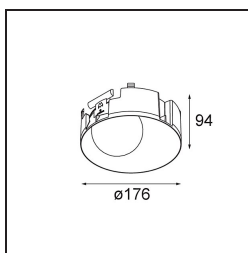

Specifications

Material	12181032
Light Source Type	LED
LED Type	BRIDGELUX V6 HD G7
LED technology	LED COB
CRI	Min. 90
Colour Temperature	2700K
Lifetime	L80B10 @50,000 Hours
Lamp Included	Yes
Number of Light Sources	1
CIE flux code	48 81 97 100 23
Binning (SDCM)	2
Light Direction	Down
Optic	Collimator
Input Voltage	Constant Current Driver Required
Electrical Class	III
IP Rating	55
Glow wire rating (°C)	960
Indoor/Outdoor	Indoor
Application	Ceiling, Wall
Mounting	Recessed
Cut-out size (mm)	ø200
Mounting depth (mm)	100.0
Adjustability	Not Applicable
Distance to Lighted Object (m)	0,1
Primary Colour & Primary Finish	Black, Structure
Gross weight (g)	1080.0
Drive current (mA)	350 500 700
Min. forward voltage (Vf)	14,8 15,2 15,9
Max. forward voltage (Vf)	18,0 18,6 19,5
Connected load (W)	5,7 8,5 12,4
Luminous flux per lamp (lm)	167 225 292
Efficacy (lm/W)	29 26 24
Glare rating	26 27 28