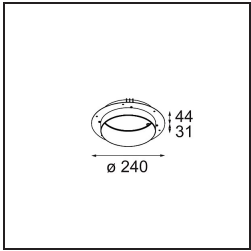

■ **12182330** Concrete Ring 177 Standard Installation Housing

■ Choose a required accessory