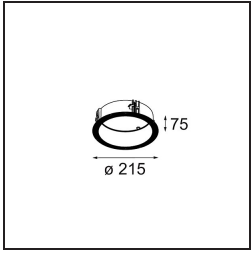

**Specifications**

Material	12181032
Light Source Type	LED
LED Type	BRIDGELUX V6 HD G7
LED technology	LED COB
CRI	Min. 90
Colour Temperature	2700K
Lifetime	L80B10 @50,000 Hours
Lamp Included	Yes
Number of Light Sources	1
CIE flux code	48 81 97 100 23
Binning (SDCM)	2
Light Direction	Down
Optic	Collimator
Input Voltage	Constant Current Driver Required
Electrical Class	III
IP Rating	55
Glow wire rating (°C)	960
Indoor/Outdoor	Indoor
Application	Ceiling, Wall
Mounting	Recessed
Cut-out size (mm)	ø200
Mounting depth (mm)	100.0
Adjustability	Not Applicable
Distance to Lighted Object (m)	0,1
Primary Colour & Primary Finish	Black, Structure
Gross weight (g)	1080.0
Drive current (mA)	350      500      700
Min. forward voltage (Vf)	14,8      15,2      15,9
Max. forward voltage (Vf)	18,0      18,6      19,5
Connected load (W)	5,7      8,5      12,4
Luminous flux per lamp (lm)	167      225      292
Efficacy (lm/W)	29      26      24
Glare rating	26      27      28

**Installation Accessories**

- 12182030** Installation Housing 280x350x100x380

- 12292930** Plaster Kit Trimless 290x280 - 177 1x

- 12182130** Concrete Kit 177 290x280 1x

- 12293030** Gypsum Fibreboard 290x280

■ **12182230** Ring Recessed Trimless 177 1x

■ **12182330** Concrete Ring 177 Standard Installation Housing

■ Choose a required accessory