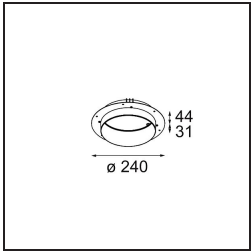

12182330 Concrete Ring 177 Standard Installation Housing

Choose a required accessory