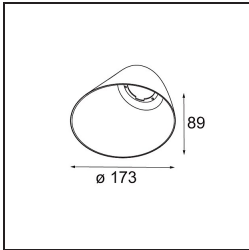

Decorative Accessories

- **12183084** Skin Shellby Silver Bronze Anodised
- **12183041** Skin Shellby Champagne Anodised
- **12183082** Skin Shellby Bronze Anodised
- **12183042** Skin Shellby Gold Anodised
- **12183092** Skin Shellby Pearly White Matt