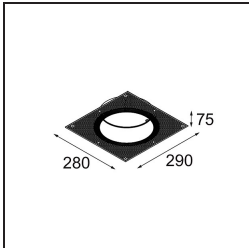

- **12292930** Plaster Kit Trimless 290x280 - 177 1x