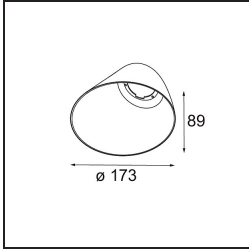

Decorative Accessories

- **12183084** Skin Shellby Silver Bronze Anodised
- **12183041** Skin Shellby Champagne Anodised
- **12183082** Skin Shellby Bronze Anodised
- **12183042** Skin Shellby Gold Anodised
- **12183092** Skin Shellby Pearly White Matt