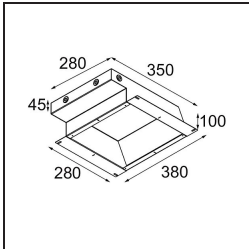

Installation Accessories

- **12182030** Installation Housing 280x350x100x380