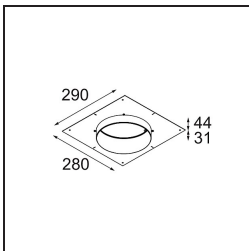

- **12182130** Concrete Kit 177 290x280 1x