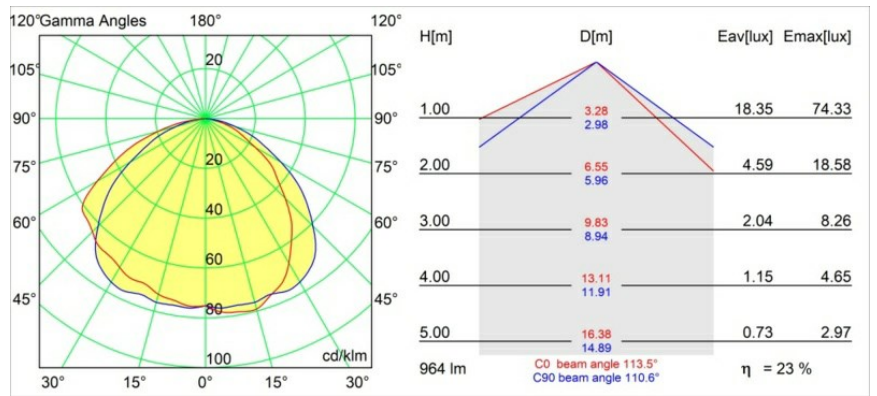

Light distribution & beam diagram