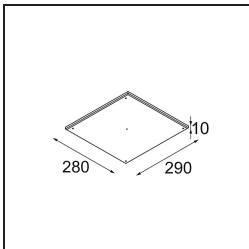

**Specifications**

Material	12181032
Light Source Type	LED
LED Type	BRIDGELUX V6 HD G7
LED technology	LED COB
CRI	Min. 90
Colour Temperature	2700K
Lifetime	L80B10 @50,000 Hours
Lamp Included	Yes
Number of Light Sources	1
CIE flux code	48 81 97 100 23
Binning (SDCM)	2
Light Direction	Down
Optic	Collimator
Input Voltage	Constant Current Driver Required
Electrical Class	III
IP Rating	55
Glow wire rating (°C)	960
Indoor/Outdoor	Indoor
Application	Ceiling, Wall
Mounting	Recessed
Cut-out size (mm)	ø200
Mounting depth (mm)	100.0
Adjustability	Not Applicable
Distance to Lighted Object (m)	0,1
Primary Colour & Primary Finish	Black, Structure
Gross weight (g)	1080.0
Drive current (mA)	350      500      700
Min. forward voltage (Vf)	14,8      15,2      15,9
Max. forward voltage (Vf)	18,0      18,6      19,5
Connected load (W)	5,7      8,5      12,4
Luminous flux per lamp (lm)	167      225      292
Efficacy (lm/W)	29      26      24
Glare rating	26      27      28

**Installation Accessories**

- 12182030** Installation Housing 280x350x100x380

- 12292930** Plaster Kit Trimless 290x280 - 177 1x

- 12182130** Concrete Kit 177 290x280 1x

- 12293030** Gypsum Fibreboard 290x280