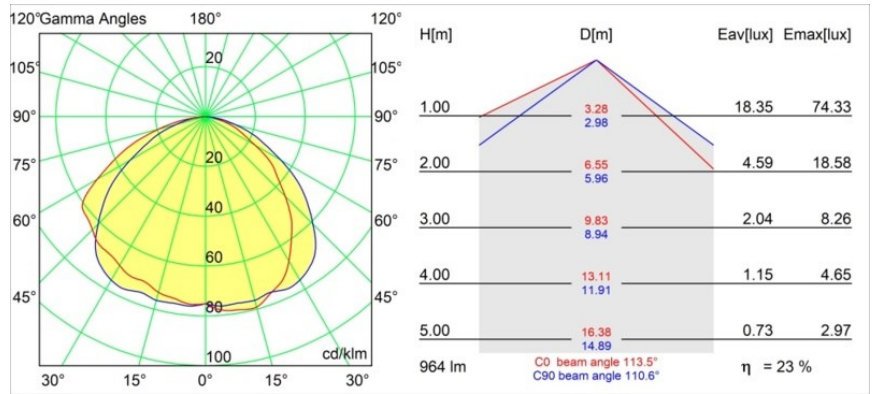

Light distribution & beam diagram