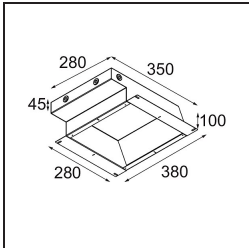

Installation Accessories

- **12182030** Installation Housing 280x350x100x380