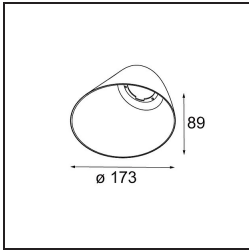

Decorative Accessories

- **12183084** Skin Shellby Silver Bronze Anodised
- **12183041** Skin Shellby Champagne Anodised
- **12183082** Skin Shellby Bronze Anodised
- **12183042** Skin Shellby Gold Anodised
- **12183092** Skin Shellby Pearly White Matt