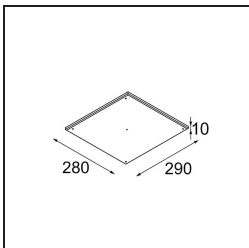

Specifications

Material	12181032
Light Source Type	LED
LED Type	BRIDGELUX V6 HD G7
LED technology	LED COB
CRI	Min. 90
Colour Temperature	2700K
Lifetime	L80B10 @50,000 Hours
Lamp Included	Yes
Number of Light Sources	1
CIE flux code	48 81 97 100 23
Binning (SDCM)	2
Light Direction	Down
Optic	Collimator
Input Voltage	Constant Current Driver Required
Electrical Class	III
IP Rating	55
Glow wire rating (°C)	960
Indoor/Outdoor	Indoor
Application	Ceiling, Wall
Mounting	Recessed
Cut-out size (mm)	ø200
Mounting depth (mm)	100.0
Adjustability	Not Applicable
Distance to Lighted Object (m)	0,1
Primary Colour & Primary Finish	Black, Structure
Gross weight (g)	1080.0
Drive current (mA)	350 500 700
Min. forward voltage (Vf)	14,8 15,2 15,9
Max. forward voltage (Vf)	18,0 18,6 19,5
Connected load (W)	5,7 8,5 12,4
Luminous flux per lamp (lm)	167 225 292
Efficacy (lm/W)	29 26 24
Glare rating	26 27 28

Installation Accessories

- 12182030** Installation Housing 280x350x100x380

- 12292930** Plaster Kit Trimless 290x280 - 177 1x

- 12182130** Concrete Kit 177 290x280 1x

- 12293030** Gypsum Fibreboard 290x280