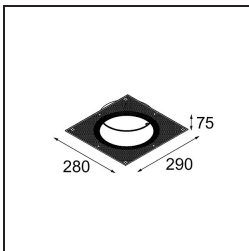

- **12292930** Plaster Kit Trimless 290x280 - 177 1x