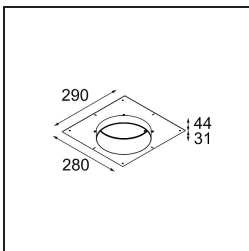

- **12182130** Concrete Kit 177 290x280 1x