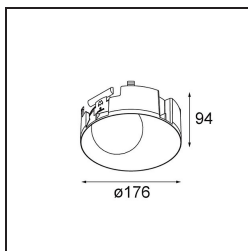

Specifications

Material	12181032
Light Source Type	LED
LED Type	BRIDGELUX V6 HD G7
LED technology	LED COB
CRI	Min. 90
Colour Temperature	2700K
Lifetime	L80B10 @50,000 Hours
Lamp Included	Yes
Number of Light Sources	1
CIE flux code	48 81 97 100 23
Binning (SDCM)	2
Light Direction	Down
Optic	Collimator
Input Voltage	Constant Current Driver Required
Electrical Class	III
IP Rating	55
Glow wire rating (°C)	960
Indoor/Outdoor	Indoor
Application	Ceiling, Wall
Mounting	Recessed
Cut-out size (mm)	ø200
Mounting depth (mm)	100.0
Adjustability	Not Applicable
Distance to Lighted Object (m)	0,1
Primary Colour & Primary Finish	Black, Structure
Gross weight (g)	1080.0
Drive current (mA)	350 500 700
Min. forward voltage (Vf)	14,8 15,2 15,9
Max. forward voltage (Vf)	18,0 18,6 19,5
Connected load (W)	5,7 8,5 12,4
Luminous flux per lamp (lm)	167 225 292
Efficacy (lm/W)	29 26 24
Glare rating	26 27 28