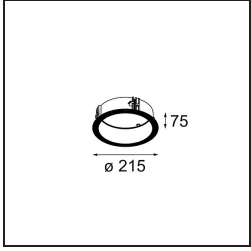

Specifications

Material	12181032
Light Source Type	LED
LED Type	BRIDGELUX V6 HD G7
LED technology	LED COB
CRI	Min. 90
Colour Temperature	2700K
Lifetime	L80B10 @50,000 Hours
Lamp Included	Yes
Number of Light Sources	1
CIE flux code	48 81 97 100 23
Binning (SDCM)	2
Light Direction	Down
Optic	Collimator
Input Voltage	Constant Current Driver Required
Electrical Class	III
IP Rating	55
Glow wire rating (°C)	960
Indoor/Outdoor	Indoor
Application	Ceiling, Wall
Mounting	Recessed
Cut-out size (mm)	ø200
Mounting depth (mm)	100.0
Adjustability	Not Applicable
Distance to Lighted Object (m)	0,1
Primary Colour & Primary Finish	Black, Structure
Gross weight (g)	1080.0
Drive current (mA)	350 500 700
Min. forward voltage (Vf)	14,8 15,2 15,9
Max. forward voltage (Vf)	18,0 18,6 19,5
Connected load (W)	5,7 8,5 12,4
Luminous flux per lamp (lm)	167 225 292
Efficacy (lm/W)	29 26 24
Glare rating	26 27 28

TM30 & CRI diagram

Light distribution & beam diagram

Decorative Accessories

- 12183084** Skin Shellby Silver Bronze Anodised
- 12183041** Skin Shellby Champagne Anodised
- 12183082** Skin Shellby Bronze Anodised
- 12183042** Skin Shellby Gold Anodised
- 12183092** Skin Shellby Pearly White Matt

Installation Accessories

- 12182030** Installation Housing 280x350x100x380

- 12292930** Plaster Kit Trimless 290x280 - 177 1x

- 12182130** Concrete Kit 177 290x280 1x

- 12293030** Gypsum Fibreboard 290x280

12182230 Ring Recessed Trimless 177 1x

12182330 Concrete Ring 177 Standard Installation Housing

Choose a required accessory