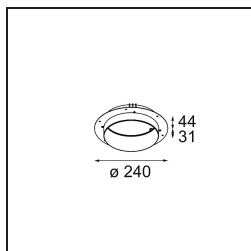

■ **12182330** Concrete Ring 177 Standard Installation Housing

■ Choose a required accessory