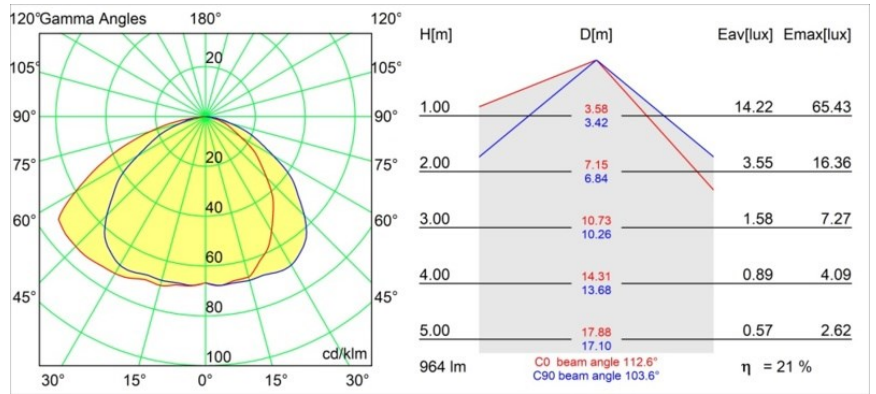

**Specifications**

Material	12180232
Light Source Type	LED
LED Type	BRIDGELUX WARMDIM 12W
LED technology	LED COB
CRI	Min. 95
Colour Temperature	1800-3000K (Warm Dim)
Lifetime	L80B10 @50,000 Hours
Lamp Included	Yes
Number of Light Sources	1
CIE flux code	46 81 97 100 22
Binning (SDCM)	3
Light Direction	Down
Optic	Collimator
Input Voltage	Constant Current Driver Required
Electrical Class	III
IP Rating	55
Glow wire rating (°C)	960
Indoor/Outdoor	Indoor
Application	Ceiling, Wall
Mounting	Recessed
Cut-out size (mm)	ø177
Mounting depth (mm)	100.0
Adjustability	Not Applicable
Distance to Lighted Object (m)	0,1
Primary Colour & Primary Finish	Black, Structure
Gross weight (g)	1080.0
Drive current (mA)	350
Min. forward voltage (Vf)	30,6
Max. forward voltage (Vf)	37,0
Connected load (W)	12,0
Luminous flux per lamp (lm)	211
Efficacy (lm/W)	17
Glare rating	28

**TM30 & CRI diagram**

**Light distribution & beam diagram**