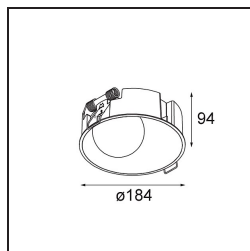

**Specifications**

Material	12180232
Light Source Type	LED
LED Type	BRIDGELUX WARMDIM 12W
LED technology	LED COB
CRI	Min. 95
Colour Temperature	1800-3000K (Warm Dim)
Lifetime	L80B10 @50,000 Hours
Lamp Included	Yes
Number of Light Sources	1
CIE flux code	46 81 97 100 22
Binning (SDCM)	3
Light Direction	Down
Optic	Collimator
Input Voltage	Constant Current Driver Required
Electrical Class	III
IP Rating	55
Glow wire rating (°C)	960
Indoor/Outdoor	Indoor
Application	Ceiling, Wall
Mounting	Recessed
Cut-out size (mm)	ø177
Mounting depth (mm)	100.0
Adjustability	Not Applicable
Distance to Lighted Object (m)	0,1
Primary Colour & Primary Finish	Black, Structure
Gross weight (g)	1080.0
Drive current (mA)	350
Min. forward voltage (Vf)	30,6
Max. forward voltage (Vf)	37,0
Connected load (W)	12,0
Luminous flux per lamp (lm)	211
Efficacy (lm/W)	17
Glare rating	28