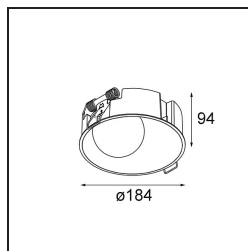

**Specifications**

Material	12180232
Light Source Type	LED
LED Type	BRIDGELUX WARMDIM 12W
LED technology	LED COB
CRI	Min. 95
Colour Temperature	1800-3000K (Warm Dim)
Lifetime	L80B10 @50,000 Hours
Lamp Included	Yes
Number of Light Sources	1
CIE flux code	46 81 97 100 22
Binning (SDCM)	3
Light Direction	Down
Optic	Collimator
Input Voltage	Constant Current Driver Required
Electrical Class	III
IP Rating	55
Glow wire rating (°C)	960
Indoor/Outdoor	Indoor
Application	Ceiling, Wall
Mounting	Recessed
Cut-out size (mm)	ø177
Mounting depth (mm)	100.0
Adjustability	Not Applicable
Distance to Lighted Object (m)	0,1
Primary Colour & Primary Finish	Black, Structure
Gross weight (g)	1080.0
Drive current (mA)	350
Min. forward voltage (Vf)	30,6
Max. forward voltage (Vf)	37,0
Connected load (W)	12,0
Luminous flux per lamp (lm)	211
Efficacy (lm/W)	17
Glare rating	28