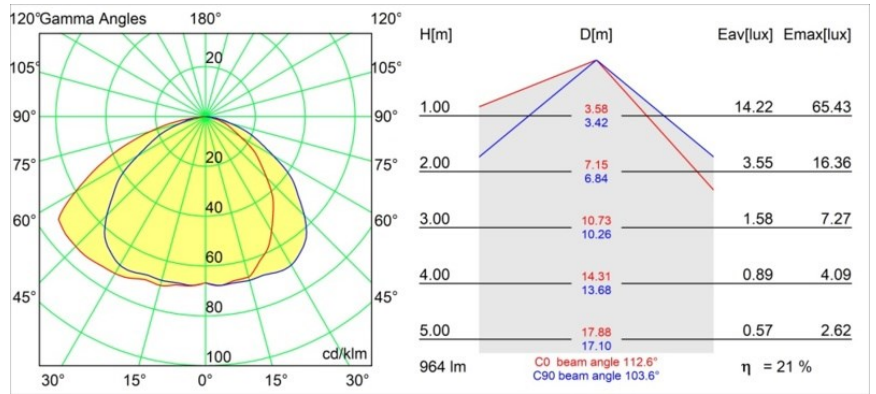

Light distribution & beam diagram