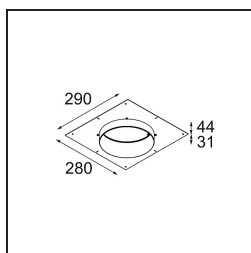

- **12182130** Concrete Kit 177 290x280 1x