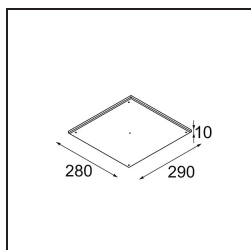

**Specifications**

Material	12181009
Light Source Type	LED
LED Type	BRIDGELUX V6 HD G7
LED technology	LED COB
CRI	Min. 90
Colour Temperature	2700K
Lifetime	L80B10 @50,000 Hours
Lamp Included	Yes
Number of Light Sources	1
CIE flux code	48 80 96 100 52
Binning (SDCM)	2
Light Direction	Down
Optic	Collimator
Input Voltage	Constant Current Driver Required
Electrical Class	III
IP Rating	55
Glow wire rating (°C)	960
Indoor/Outdoor	Indoor
Application	Ceiling, Wall
Mounting	Recessed
Cut-out size (mm)	ø200
Mounting depth (mm)	100.0
Adjustability	Not Applicable
Distance to Lighted Object (m)	0,1
Primary Colour & Primary Finish	White, Structure
Gross weight (g)	1080.0
Drive current (mA)	350      500      700
Min. forward voltage (Vf)	14,8      15,2      15,9
Max. forward voltage (Vf)	18,0      18,6      19,5
Connected load (W)	5,7      8,5      12,4
Luminous flux per lamp (lm)	375      505      655
Efficacy (lm/W)	66      59      53
Glare rating	29      30      31

**Installation Accessories**

- 12182030** Installation Housing 280x350x100x380

- 12292930** Plaster Kit Trimless 290x280 - 177 1x

- 12182130** Concrete Kit 177 290x280 1x

- 12293030** Gypsum Fibreboard 290x280