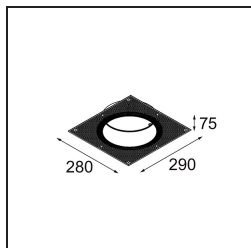

- **12292930** Plaster Kit Trimless 290x280 - 177 1x