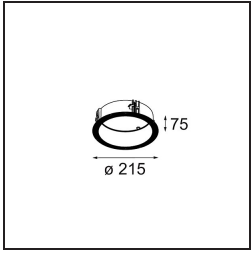

**Specifications**

Material	12181009
Light Source Type	LED
LED Type	BRIDGELUX V6 HD G7
LED technology	LED COB
CRI	Min. 90
Colour Temperature	2700K
Lifetime	L80B10 @50,000 Hours
Lamp Included	Yes
Number of Light Sources	1
CIE flux code	48 80 96 100 52
Binning (SDCM)	2
Light Direction	Down
Optic	Collimator
Input Voltage	Constant Current Driver Required
Electrical Class	III
IP Rating	55
Glow wire rating (°C)	960
Indoor/Outdoor	Indoor
Application	Ceiling, Wall
Mounting	Recessed
Cut-out size (mm)	ø200
Mounting depth (mm)	100.0
Adjustability	Not Applicable
Distance to Lighted Object (m)	0,1
Primary Colour & Primary Finish	White, Structure
Gross weight (g)	1080.0
Drive current (mA)	350      500      700
Min. forward voltage (Vf)	14,8      15,2      15,9
Max. forward voltage (Vf)	18,0      18,6      19,5
Connected load (W)	5,7      8,5      12,4
Luminous flux per lamp (lm)	375      505      655
Efficacy (lm/W)	66      59      53
Glare rating	29      30      31

**Installation Accessories**

- 12182030** Installation Housing 280x350x100x380

- 12292930** Plaster Kit Trimless 290x280 - 177 1x

- 12182130** Concrete Kit 177 290x280 1x

- 12293030** Gypsum Fibreboard 290x280

■ **12182230** Ring Recessed Trimless 177 1x

■ **12182330** Concrete Ring 177 Standard Installation Housing

■ Choose a required accessory