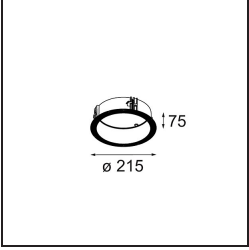

Specifications

Material	12181009
Light Source Type	LED
LED Type	BRIDGELUX V6 HD G7
LED technology	LED COB
CRI	Min. 90
Colour Temperature	2700K
Lifetime	L80B10 @50,000 Hours
Lamp Included	Yes
Number of Light Sources	1
CIE flux code	48 80 96 100 52
Binning (SDCM)	2
Light Direction	Down
Optic	Collimator
Input Voltage	Constant Current Driver Required
Electrical Class	III
IP Rating	55
Glow wire rating (°C)	960
Indoor/Outdoor	Indoor
Application	Ceiling, Wall
Mounting	Recessed
Cut-out size (mm)	ø200
Mounting depth (mm)	100.0
Adjustability	Not Applicable
Distance to Lighted Object (m)	0,1
Primary Colour & Primary Finish	White, Structure
Gross weight (g)	1080.0
Drive current (mA)	350 500 700
Min. forward voltage (Vf)	14.8 15.2 15.9
Max. forward voltage (Vf)	18.0 18.6 19.5
Connected load (W)	5.7 8.5 12.4
Luminous flux per lamp (lm)	375 505 655
Efficacy (lm/W)	66 59 53
Glare rating	29 30 31

Installation Accessories

- 12182030** Installation Housing 280x350x100x380

- 12292930** Plaster Kit Trimless 290x280 - 177 1x

- 12182130** Concrete Kit 177 290x280 1x

- 12293030** Gypsum Fibreboard 290x280

■ **12182230** Ring Recessed Trimless 177 1x

■ **12182330** Concrete Ring 177 Standard Installation Housing

■ Choose a required accessory