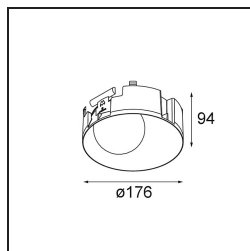

**Specifications**

Material	12181009
Light Source Type	LED
LED Type	BRIDGELUX V6 HD G7
LED technology	LED COB
CRI	Min. 90
Colour Temperature	2700K
Lifetime	L80B10 @50,000 Hours
Lamp Included	Yes
Number of Light Sources	1
CIE flux code	48 80 96 100 52
Binning (SDCM)	2
Light Direction	Down
Optic	Collimator
Input Voltage	Constant Current Driver Required
Electrical Class	III
IP Rating	55
Glow wire rating (°C)	960
Indoor/Outdoor	Indoor
Application	Ceiling, Wall
Mounting	Recessed
Cut-out size (mm)	ø200
Mounting depth (mm)	100.0
Adjustability	Not Applicable
Distance to Lighted Object (m)	0,1
Primary Colour & Primary Finish	White, Structure
Gross weight (g)	1080.0
Drive current (mA)	350      500      700
Min. forward voltage (Vf)	14,8      15,2      15,9
Max. forward voltage (Vf)	18,0      18,6      19,5
Connected load (W)	5,7      8,5      12,4
Luminous flux per lamp (lm)	375      505      655
Efficacy (lm/W)	66      59      53
Glare rating	29      30      31