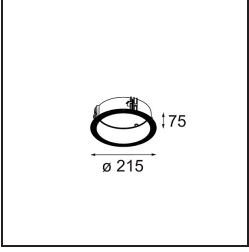

**Specifications**

Material	12181009
Light Source Type	LED
LED Type	BRIDGELUX V6 HD G7
LED technology	LED COB
CRI	Min. 90
Colour Temperature	2700K
Lifetime	L80B10 @50,000 Hours
Lamp Included	Yes
Number of Light Sources	1
CIE flux code	48 80 96 100 52
Binning (SDCM)	2
Light Direction	Down
Optic	Collimator
Input Voltage	Constant Current Driver Required
Electrical Class	III
IP Rating	55
Glow wire rating (°C)	960
Indoor/Outdoor	Indoor
Application	Ceiling, Wall
Mounting	Recessed
Cut-out size (mm)	ø200
Mounting depth (mm)	100.0
Adjustability	Not Applicable
Distance to Lighted Object (m)	0,1
Primary Colour & Primary Finish	White, Structure
Gross weight (g)	1080.0
Drive current (mA)	350      500      700
Min. forward voltage (Vf)	14,8      15,2      15,9
Max. forward voltage (Vf)	18,0      18,6      19,5
Connected load (W)	5,7      8,5      12,4
Luminous flux per lamp (lm)	375      505      655
Efficacy (lm/W)	66      59      53
Glare rating	29      30      31

**Installation Accessories**

- 12182030** Installation Housing 280x350x100x380

- 12292930** Plaster Kit Trimless 290x280 - 177 1x

- 12182130** Concrete Kit 177 290x280 1x

- 12293030** Gypsum Fibreboard 290x280

■ **12182230** Ring Recessed Trimless 177 1x

■ **12182330** Concrete Ring 177 Standard Installation Housing

■ Choose a required accessory