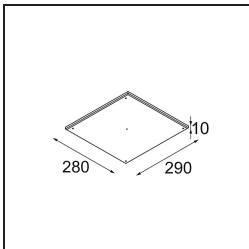

**Specifications**

Material	12181009
Light Source Type	LED
LED Type	BRIDGELUX V6 HD G7
LED technology	LED COB
CRI	Min. 90
Colour Temperature	2700K
Lifetime	L80B10 @50,000 Hours
Lamp Included	Yes
Number of Light Sources	1
CIE flux code	48 80 96 100 52
Binning (SDCM)	2
Light Direction	Down
Optic	Collimator
Input Voltage	Constant Current Driver Required
Electrical Class	III
IP Rating	55
Glow wire rating (°C)	960
Indoor/Outdoor	Indoor
Application	Ceiling, Wall
Mounting	Recessed
Cut-out size (mm)	ø200
Mounting depth (mm)	100.0
Adjustability	Not Applicable
Distance to Lighted Object (m)	0,1
Primary Colour & Primary Finish	White, Structure
Gross weight (g)	1080.0
Drive current (mA)	350      500      700
Min. forward voltage (Vf)	14,8      15,2      15,9
Max. forward voltage (Vf)	18,0      18,6      19,5
Connected load (W)	5,7      8,5      12,4
Luminous flux per lamp (lm)	375      505      655
Efficacy (lm/W)	66      59      53
Glare rating	29      30      31

**Installation Accessories**

- 12182030** Installation Housing 280x350x100x380

- 12292930** Plaster Kit Trimless 290x280 - 177 1x

- 12182130** Concrete Kit 177 290x280 1x

- 12293030** Gypsum Fibreboard 290x280