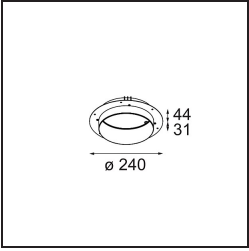

■ **12182330** Concrete Ring 177 Standard Installation Housing

■ Choose a required accessory