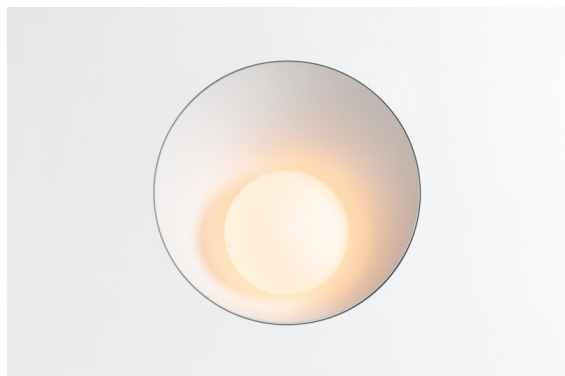

Date
Customer
Project
Type

Shellby Recessed Trimless 176 lx IP55 LED 2700K DE White Structure

Shellby's light is the Sun by day, and the Moon by night. Like the Sun, it brings powerful, general light that indisputably brightens your space, and energises you for daily activities. Like the Moon, it watches, with softer light that inspires calm and warmth. A clash of functions, all in one.

Specifications

Material	12181009
Light Source Type	LED
LED Type	BRIDGELUX V6 HD G7
LED technology	LED COB
CRI	Min. 90
Colour Temperature	2700K
Lifetime	L80B10 @50,000 Hours
Lamp Included	Yes
Number of Light Sources	1
CIE flux code	48 80 96 100 52
Binning (SDCM)	2
Light Direction	Down
Optic	Collimator
Input Voltage	Constant Current Driver Required
Electrical Class	III
IP Rating	55
Glow wire rating (°C)	960
Indoor/Outdoor	Indoor
Application	Ceiling, Wall
Mounting	Recessed
Cut-out size (mm)	ø200
Mounting depth (mm)	100.0
Adjustability	Not Applicable
Distance to Lighted Object (m)	0,1
Primary Colour & Primary Finish	White, Structure
Gross weight (g)	1080.0
Drive current (mA)	350 500 700
Min. forward voltage (Vf)	14.8 15.2 15.9
Max. forward voltage (Vf)	18.0 18.6 19.5
Connected load (W)	5.7 8.5 12.4
Luminous flux per lamp (lm)	375 505 655
Efficacy (lm/W)	66 59 53
Glare rating	29 30 31

TM30 & CRI diagram

Light distribution & beam diagram

Decorative Accessories

- 12183084** Skin Shellby Silver Bronze Anodised
- 12183041** Skin Shellby Champagne Anodised
- 12183082** Skin Shellby Bronze Anodised
- 12183042** Skin Shellby Gold Anodised
- 12183092** Skin Shellby Pearly White Matt