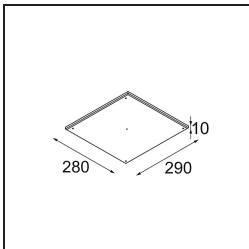

Specifications

Material	12181009
Light Source Type	LED
LED Type	BRIDGELUX V6 HD G7
LED technology	LED COB
CRI	Min. 90
Colour Temperature	2700K
Lifetime	L80B10 @50,000 Hours
Lamp Included	Yes
Number of Light Sources	1
CIE flux code	48 80 96 100 52
Binning (SDCM)	2
Light Direction	Down
Optic	Collimator
Input Voltage	Constant Current Driver Required
Electrical Class	III
IP Rating	55
Glow wire rating (°C)	960
Indoor/Outdoor	Indoor
Application	Ceiling, Wall
Mounting	Recessed
Cut-out size (mm)	ø200
Mounting depth (mm)	100.0
Adjustability	Not Applicable
Distance to Lighted Object (m)	0,1
Primary Colour & Primary Finish	White, Structure
Gross weight (g)	1080.0
Drive current (mA)	350 500 700
Min. forward voltage (Vf)	14.8 15.2 15.9
Max. forward voltage (Vf)	18.0 18.6 19.5
Connected load (W)	5.7 8.5 12.4
Luminous flux per lamp (lm)	375 505 655
Efficacy (lm/W)	66 59 53
Glare rating	29 30 31

Installation Accessories

- 12182030** Installation Housing 280x350x100x380

- 12292930** Plaster Kit Trimless 290x280 - 177 1x

- 12182130** Concrete Kit 177 290x280 1x

- 12293030** Gypsum Fibreboard 290x280