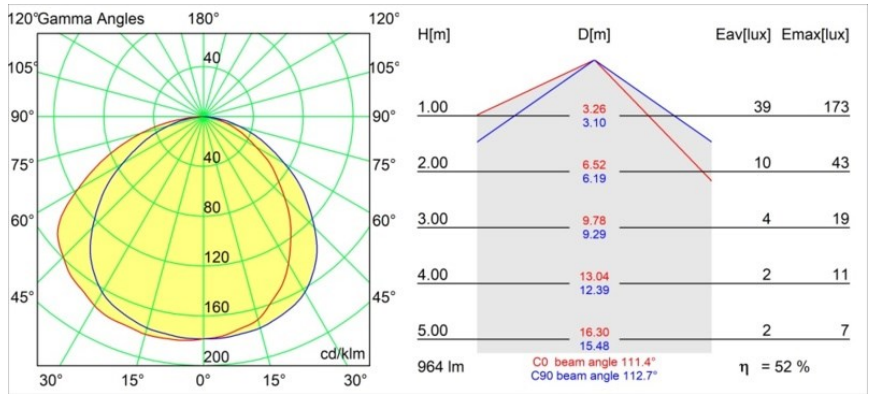

Light distribution & beam diagram