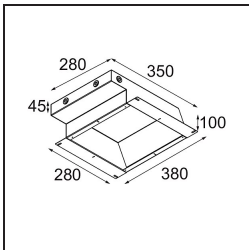

Installation Accessories

- **12182030** Installation Housing 280x350x100x380