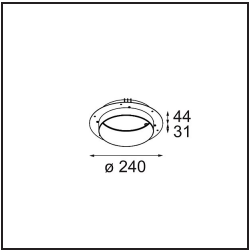

Specifications

Material	12181009
Light Source Type	LED
LED Type	BRIDGELUX V6 HD G7
LED technology	LED COB
CRI	Min. 90
Colour Temperature	2700K
Lifetime	L80B10 @50,000 Hours
Lamp Included	Yes
Number of Light Sources	1
CIE flux code	48 80 96 100 52
Binning (SDCM)	2
Light Direction	Down
Optic	Collimator
Input Voltage	Constant Current Driver Required
Electrical Class	III
IP Rating	55
Glow wire rating (°C)	960
Indoor/Outdoor	Indoor
Application	Ceiling, Wall
Mounting	Recessed
Cut-out size (mm)	ø200
Mounting depth (mm)	100.0
Adjustability	Not Applicable
Distance to Lighted Object (m)	0,1
Primary Colour & Primary Finish	White, Structure
Gross weight (g)	1080.0
Drive current (mA)	350 500 700
Min. forward voltage (Vf)	14.8 15.2 15.9
Max. forward voltage (Vf)	18.0 18.6 19.5
Connected load (W)	5.7 8.5 12.4
Luminous flux per lamp (lm)	375 505 655
Efficacy (lm/W)	66 59 53
Glare rating	29 30 31

TM30 & CRI diagram

Light distribution & beam diagram

Decorative Accessories

- 12183084** Skin Shellby Silver Bronze Anodised
- 12183041** Skin Shellby Champagne Anodised
- 12183082** Skin Shellby Bronze Anodised
- 12183042** Skin Shellby Gold Anodised
- 12183092** Skin Shellby Pearly White Matt

Installation Accessories

- 12182030** Installation Housing 280x350x100x380

- 12292930** Plaster Kit Trimless 290x280 - 177 1x

- 12182130** Concrete Kit 177 290x280 1x

- 12293030** Gypsum Fibreboard 290x280

■ **12182230** Ring Recessed Trimless 177 1x

■ **12182330** Concrete Ring 177 Standard Installation Housing

■ Choose a required accessory