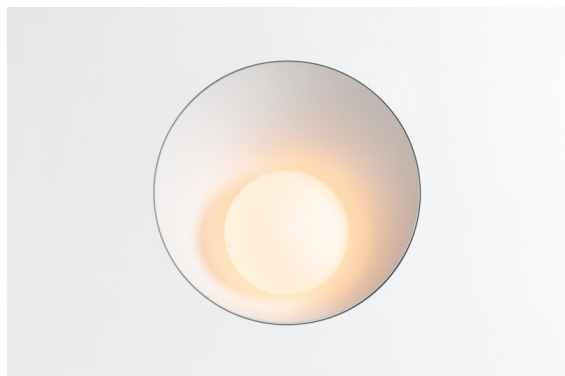

Date
Customer
Project
Type

*Shellby Recessed Trimless 176 lx IP55 LED 2700K DE White Structure*

Shellby's light is the Sun by day, and the Moon by night. Like the Sun, it brings powerful, general light that indisputably brightens your space, and energises you for daily activities. Like the Moon, it watches, with softer light that inspires calm and warmth. A clash of functions, all in one.

**Specifications**

Material	12181009
Light Source Type	LED
LED Type	BRIDGELUX V6 HD G7
LED technology	LED COB
CRI	Min. 90
Colour Temperature	2700K
Lifetime	L80B10 @50,000 Hours
Lamp Included	Yes
Number of Light Sources	1
CIE flux code	48 80 96 100 52
Binning (SDCM)	2
Light Direction	Down
Optic	Collimator
Input Voltage	Constant Current Driver Required
Electrical Class	III
IP Rating	55
Glow wire rating (°C)	960
Indoor/Outdoor	Indoor
Application	Ceiling, Wall
Mounting	Recessed
Cut-out size (mm)	ø200
Mounting depth (mm)	100.0
Adjustability	Not Applicable
Distance to Lighted Object (m)	0,1
Primary Colour & Primary Finish	White, Structure
Gross weight (g)	1080.0
Drive current (mA)	350      500      700
Min. forward voltage (Vf)	14,8      15,2      15,9
Max. forward voltage (Vf)	18,0      18,6      19,5
Connected load (W)	5,7      8,5      12,4
Luminous flux per lamp (lm)	375      505      655
Efficacy (lm/W)	66      59      53
Glare rating	29      30      31

**TM30 & CRI diagram**

**Light distribution & beam diagram**

**Decorative Accessories**

- 12183084** Skin Shellby Silver Bronze Anodised
- 12183041** Skin Shellby Champagne Anodised
- 12183082** Skin Shellby Bronze Anodised
- 12183042** Skin Shellby Gold Anodised
- 12183092** Skin Shellby Pearly White Matt