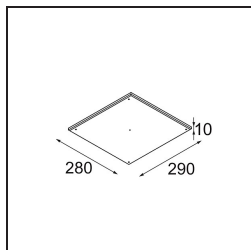

- **12293030** Gypsum Fibreboard 290x280

Choose a required accessory