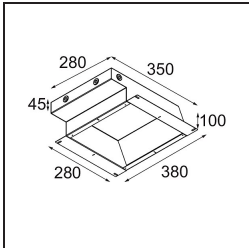

Specifications

Material	12180132
Light Source Type	LED
LED Type	BRIDGELUX V6 HD G7
LED technology	LED COB
CRI	Min. 90
Colour Temperature	3000K
Lifetime	L80B10 @50,000 Hours
Lamp Included	Yes
Number of Light Sources	1
CIE flux code	48 81 97 100 23
Binning (SDCM)	2
Light Direction	Down
Optic	Collimator
Input Voltage	Constant Current Driver Required
Electrical Class	III
IP Rating	55
Glow wire rating (°C)	960
Indoor/Outdoor	Indoor
Application	Ceiling, Wall
Mounting	Recessed
Cut-out size (mm)	ø177
Mounting depth (mm)	100.0
Adjustability	Not Applicable
Distance to Lighted Object (m)	0,1
Primary Colour & Primary Finish	Black, Structure
Gross weight (g)	1080.0
Drive current (mA)	350 500 700
Min. forward voltage (Vf)	14.8 15.2 15.9
Max. forward voltage (Vf)	18.0 18.6 19.5
Connected load (W)	5.7 8.5 12.4
Luminous flux per lamp (lm)	170 230 298
Efficacy (lm/W)	30 27 24
Glare rating	26 27 28

Installation Accessories

- 12182030** Installation Housing 280x350x100x380

- 12293030** Gypsum Fibreboard 290x280

Choose a required accessory