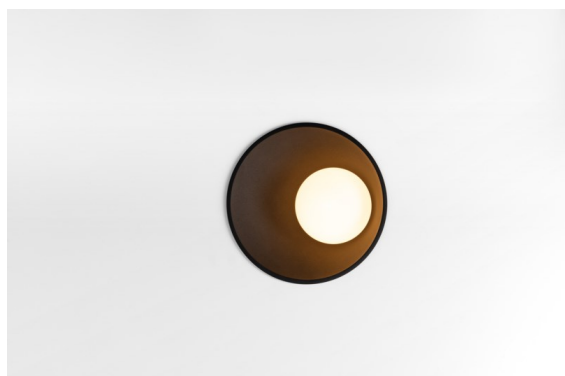

Date
Customer
Project
Type

Shellby Recessed 184 1x IP55 LED 3000K DE Black Structure

Shellby's light is the Sun by day, and the Moon by night. Like the Sun, it brings powerful, general light that indisputably brightens your space, and energises you for daily activities. Like the Moon, it watches, with softer light that inspires calm and warmth. A clash of functions, all in one.

Specifications

Material	12180132
Light Source Type	LED
LED Type	BRIDGELUX V6 HD G7
LED technology	LED COB
CRI	Min. 90
Colour Temperature	3000K
Lifetime	L80B10 @50,000 Hours
Lamp Included	Yes
Number of Light Sources	1
CIE flux code	48 81 97 100 23
Binning (SDCM)	2
Light Direction	Down
Optic	Collimator
Input Voltage	Constant Current Driver Required
Electrical Class	III
IP Rating	55
Glow wire rating (°C)	960
Indoor/Outdoor	Indoor
Application	Ceiling, Wall
Mounting	Recessed
Cut-out size (mm)	ø177
Mounting depth (mm)	100.0
Adjustability	Not Applicable
Distance to Lighted Object (m)	0,1
Primary Colour & Primary Finish	Black, Structure
Gross weight (g)	1080.0
Drive current (mA)	350 500 700
Min. forward voltage (Vf)	14,8 15,2 15,9
Max. forward voltage (Vf)	18,0 18,6 19,5
Connected load (W)	5,7 8,5 12,4
Luminous flux per lamp (lm)	170 230 298
Efficacy (lm/W)	30 27 24
Glare rating	26 27 28

TM30 & CRI diagram

Light distribution & beam diagram

Decorative Accessories

- 12183082** Skin Shellby Bronze Anodised
- 12183041** Skin Shellby Champagne Anodised
- 12183042** Skin Shellby Gold Anodised
- 12183092** Skin Shellby Pearly White Matt
- 12183084** Skin Shellby Silver Bronze Anodised