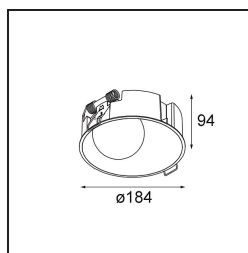

Specifications

Material	12180132
Light Source Type	LED
LED Type	BRIDGELUX V6 HD G7
LED technology	LED COB
CRI	Min. 90
Colour Temperature	3000K
Lifetime	L80B10 @50,000 Hours
Lamp Included	Yes
Number of Light Sources	1
CIE flux code	48 81 97 100 23
Binning (SDCM)	2
Light Direction	Down
Optic	Collimator
Input Voltage	Constant Current Driver Required
Electrical Class	III
IP Rating	55
Glow wire rating (°C)	960
Indoor/Outdoor	Indoor
Application	Ceiling, Wall
Mounting	Recessed
Cut-out size (mm)	ø177
Mounting depth (mm)	100.0
Adjustability	Not Applicable
Distance to Lighted Object (m)	0,1
Primary Colour & Primary Finish	Black, Structure
Gross weight (g)	1080.0
Drive current (mA)	350 500 700
Min. forward voltage (Vf)	14,8 15,2 15,9
Max. forward voltage (Vf)	18,0 18,6 19,5
Connected load (W)	5,7 8,5 12,4
Luminous flux per lamp (lm)	170 230 298
Efficacy (lm/W)	30 27 24
Glare rating	26 27 28