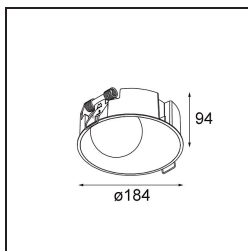

Specifications

Material	12180132
Light Source Type	LED
LED Type	BRIDGELUX V6 HD G7
LED technology	LED COB
CRI	Min. 90
Colour Temperature	3000K
Lifetime	L80B10 @50,000 Hours
Lamp Included	Yes
Number of Light Sources	1
CIE flux code	48 81 97 100 23
Binning (SDCM)	2
Light Direction	Down
Optic	Collimator
Input Voltage	Constant Current Driver Required
Electrical Class	III
IP Rating	55
Glow wire rating (°C)	960
Indoor/Outdoor	Indoor
Application	Ceiling, Wall
Mounting	Recessed
Cut-out size (mm)	ø177
Mounting depth (mm)	100.0
Adjustability	Not Applicable
Distance to Lighted Object (m)	0,1
Primary Colour & Primary Finish	Black, Structure
Gross weight (g)	1080.0
Drive current (mA)	350 500 700
Min. forward voltage (Vf)	14.8 15.2 15.9
Max. forward voltage (Vf)	18.0 18.6 19.5
Connected load (W)	5.7 8.5 12.4
Luminous flux per lamp (lm)	170 230 298
Efficacy (lm/W)	30 27 24
Glare rating	26 27 28