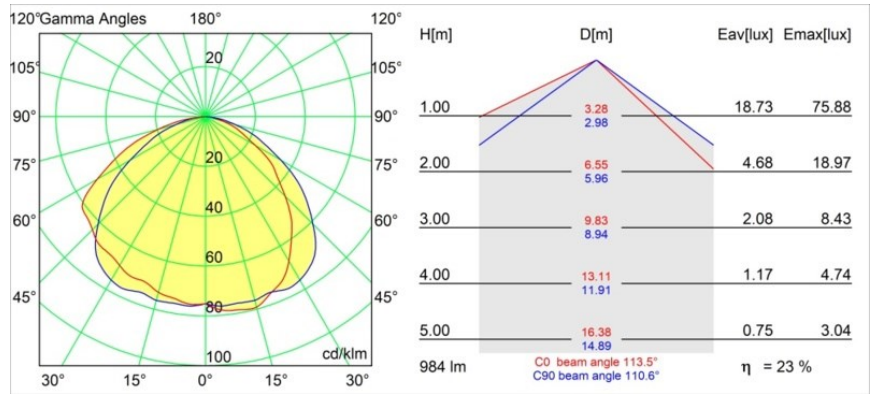

Light distribution & beam diagram