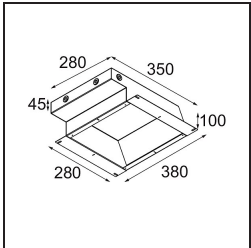

Installation Accessories

- **12182030** Installation Housing 280x350x100x380