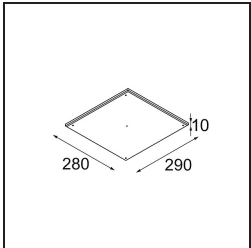

- **12293030** Gypsum Fibreboard 290x280

Choose a required accessory