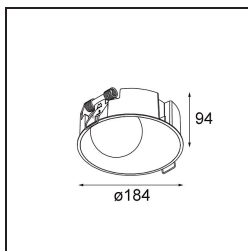

**Specifications**

Material	12180209
Light Source Type	LED
LED Type	BRIDGELUX WARMDIM 12W
LED technology	LED COB
CRI	Min. 95
Colour Temperature	1800-3000K (Warm Dim)
Lifetime	L80B10 @50,000 Hours
Lamp Included	Yes
Number of Light Sources	1
CIE flux code	48 81 96 100 53
Binning (SDCM)	3
Light Direction	Down
Optic	Collimator
Input Voltage	Constant Current Driver Required
Electrical Class	III
IP Rating	55
Glow wire rating (°C)	960
Indoor/Outdoor	Indoor
Application	Ceiling, Wall
Mounting	Recessed
Cut-out size (mm)	ø177
Mounting depth (mm)	100.0
Adjustability	Not Applicable
Distance to Lighted Object (m)	0,1
Primary Colour & Primary Finish	White, Structure
Gross weight (g)	1080.0
Drive current (mA)	350
Min. forward voltage (Vf)	30,6
Max. forward voltage (Vf)	37,0
Connected load (W)	12,0
Luminous flux per lamp (lm)	508
Efficacy (lm/W)	42
Glare rating	30