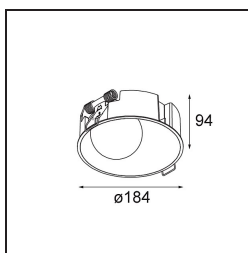

Date
Customer
Project
Type

*Shellby Recessed 184 lx IP55 LED 1800-3000K WD DE White Structure*

**Specifications**

Material	12180209
Light Source Type	LED
LED Type	BRIDGELUX WARMDIM 12W
LED technology	LED COB
CRI	Min. 95
Colour Temperature	1800-3000K (Warm Dim)
Lifetime	L80B10 @50,000 Hours
Lamp Included	Yes
Number of Light Sources	1
CIE flux code	48 81 96 100 53
Binning (SDCM)	3
Light Direction	Down
Optic	Collimator
Input Voltage	Constant Current Driver Required
Electrical Class	III
IP Rating	55
Glow wire rating (°C)	960
Indoor/Outdoor	Indoor
Application	Ceiling, Wall
Mounting	Recessed
Cut-out size (mm)	ø177
Mounting depth (mm)	100.0
Adjustability	Not Applicable
Distance to Lighted Object (m)	0,1
Primary Colour & Primary Finish	White, Structure
Gross weight (g)	1080.0
Drive current (mA)	350
Min. forward voltage (Vf)	30,6
Max. forward voltage (Vf)	37,0
Connected load (W)	12,0
Luminous flux per lamp (lm)	508
Efficacy (lm/W)	42
Glare rating	30