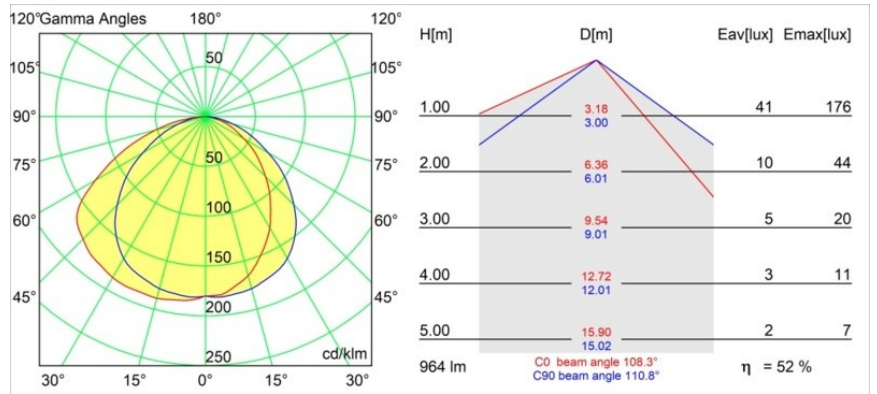

Light distribution & beam diagram