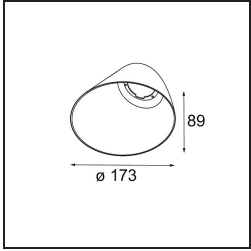

Decorative Accessories

- **12183082** Skin Shellby Bronze Anodised
- **12183041** Skin Shellby Champagne Anodised
- **12183042** Skin Shellby Gold Anodised
- **12183092** Skin Shellby Pearly White Matt
- **12183084** Skin Shellby Silver Bronze Anodised