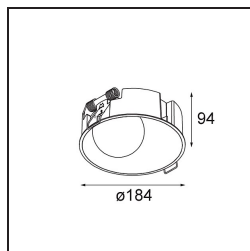

**Specifications**

Material	12180032
Light Source Type	LED
LED Type	BRIDGELUX V6 HD G7
LED technology	LED COB
CRI	Min. 90
Colour Temperature	2700K
Lifetime	L80B10 @50,000 Hours
Lamp Included	Yes
Number of Light Sources	1
CIE flux code	48 81 97 100 23
Binning (SDCM)	2
Light Direction	Down
Optic	Collimator
Input Voltage	Constant Current Driver Required
Electrical Class	III
IP Rating	55
Glow wire rating (°C)	960
Indoor/Outdoor	Indoor
Application	Ceiling, Wall
Mounting	Recessed
Cut-out size (mm)	ø177
Mounting depth (mm)	100.0
Adjustability	Not Applicable
Distance to Lighted Object (m)	0,1
Primary Colour & Primary Finish	Black, Structure
Gross weight (g)	1080.0
Drive current (mA)	350      500      700
Min. forward voltage (Vf)	14,8      15,2      15,9
Max. forward voltage (Vf)	18,0      18,6      19,5
Connected load (W)	5,7      8,5      12,4
Luminous flux per lamp (lm)	167      225      292
Efficacy (lm/W)	29      26      24
Glare rating	26      27      28