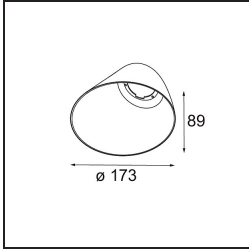

Decorative Accessories

- **12183082** Skin Shellby Bronze Anodised
- **12183041** Skin Shellby Champagne Anodised
- **12183042** Skin Shellby Gold Anodised
- **12183092** Skin Shellby Pearly White Matt
- **12183084** Skin Shellby Silver Bronze Anodised