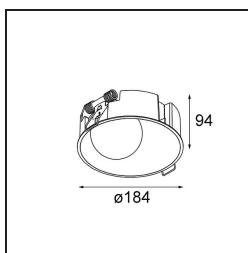

Specifications

Material	12180032
Light Source Type	LED
LED Type	BRIDGELUX V6 HD G7
LED technology	LED COB
CRI	Min. 90
Colour Temperature	2700K
Lifetime	L80B10 @50,000 Hours
Lamp Included	Yes
Number of Light Sources	1
CIE flux code	48 81 97 100 23
Binning (SDCM)	2
Light Direction	Down
Optic	Collimator
Input Voltage	Constant Current Driver Required
Electrical Class	III
IP Rating	55
Glow wire rating (°C)	960
Indoor/Outdoor	Indoor
Application	Ceiling, Wall
Mounting	Recessed
Cut-out size (mm)	ø177
Mounting depth (mm)	100.0
Adjustability	Not Applicable
Distance to Lighted Object (m)	0,1
Primary Colour & Primary Finish	Black, Structure
Gross weight (g)	1080.0
Drive current (mA)	350 500 700
Min. forward voltage (Vf)	14,8 15,2 15,9
Max. forward voltage (Vf)	18,0 18,6 19,5
Connected load (W)	5,7 8,5 12,4
Delivered lumens (lm)	167 225 292
Efficacy (lm/W)	29 26 24
Glare rating	26 27 28