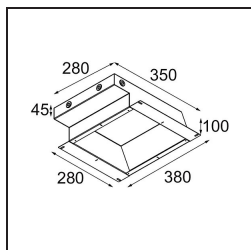

Installation Accessories

- **12182030** Installation Housing 280x350x100x380