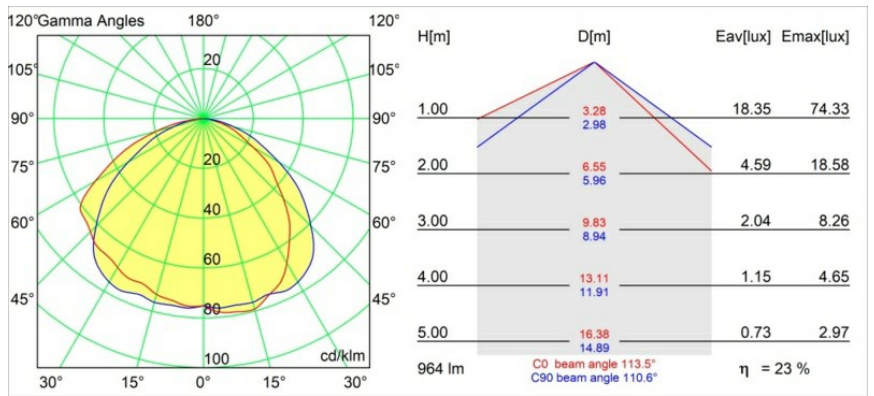

Light distribution & beam diagram