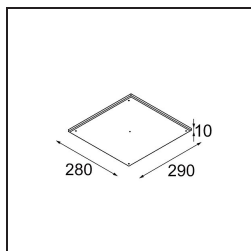

- **12293030** Gypsum Fibreboard 290x280

Choose a required accessory