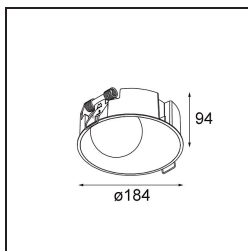

**Specifications**

Material	12180032
Light Source Type	LED
LED Type	BRIDGELUX V6 HD G7
LED technology	LED COB
CRI	Min. 90
Colour Temperature	2700K
Lifetime	L80B10 @50,000 Hours
Lamp Included	Yes
Number of Light Sources	1
CIE flux code	48 81 97 100 23
Binning (SDCM)	2
Light Direction	Down
Optic	Collimator
Input Voltage	Constant Current Driver Required
Electrical Class	III
IP Rating	55
Glow wire rating (°C)	960
Indoor/Outdoor	Indoor
Application	Ceiling, Wall
Mounting	Recessed
Cut-out size (mm)	ø177
Mounting depth (mm)	100.0
Adjustability	Not Applicable
Distance to Lighted Object (m)	0,1
Primary Colour & Primary Finish	Black, Structure
Gross weight (g)	1080.0
Drive current (mA)	350      500      700
Min. forward voltage (Vf)	14.8      15.2      15.9
Max. forward voltage (Vf)	18.0      18.6      19.5
Connected load (W)	5.7      8.5      12.4
Luminous flux per lamp (lm)	167      225      292
Efficacy (lm/W)	29      26      24
Glare rating	26      27      28