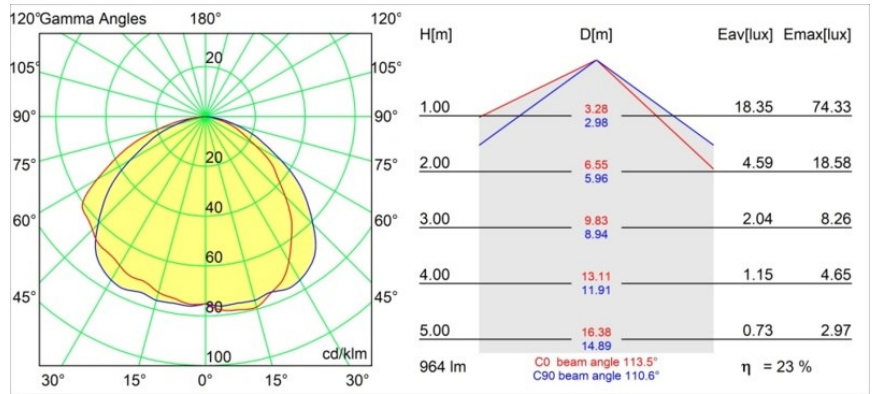

Light distribution & beam diagram