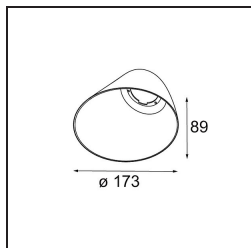

Specifications

Material	12180032
Light Source Type	LED
LED Type	BRIDGELUX V6 HD G7
LED technology	LED COB
CRI	Min. 90
Colour Temperature	2700K
Lifetime	L80B10 @50,000 Hours
Lamp Included	Yes
Number of Light Sources	1
CIE flux code	48 81 97 100 23
Binning (SDCM)	2
Light Direction	Down
Optic	Collimator
Input Voltage	Constant Current Driver Required
Electrical Class	III
IP Rating	55
Glow wire rating (°C)	960
Indoor/Outdoor	Indoor
Application	Ceiling, Wall
Mounting	Recessed
Cut-out size (mm)	ø177
Mounting depth (mm)	100.0
Adjustability	Not Applicable
Distance to Lighted Object (m)	0,1
Primary Colour & Primary Finish	Black, Structure
Gross weight (g)	1080.0
Drive current (mA)	350 500 700
Min. forward voltage (Vf)	14,8 15,2 15,9
Max. forward voltage (Vf)	18,0 18,6 19,5
Connected load (W)	5,7 8,5 12,4
Delivered lumens (lm)	167 225 292
Efficacy (lm/W)	29 26 24
Glare rating	26 27 28

TM30 & CRI diagram

Light distribution & beam diagram

Diagrams

Decorative Accessories

- 12183082** Skin Shellby Bronze Anodised
- 12183041** Skin Shellby Champagne Anodised
- 12183042** Skin Shellby Gold Anodised
- 12183092** Skin Shellby Pearly White Matt
- 12183084** Skin Shellby Silver Bronze Anodised