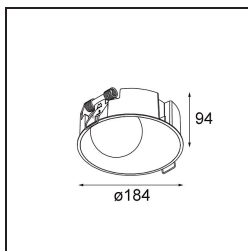

Specifications

| | |
|---------------------------------|----------------------------------|
| Material | 12180032 |
| Light Source Type | LED |
| LED Type | BRIDGELUX V6 HD G7 |
| LED technology | LED COB |
| CRI | Min. 90 |
| Colour Temperature | 2700K |
| Lifetime | L80B10 @50,000 Hours |
| Lamp Included | Yes |
| Number of Light Sources | 1 |
| CIE flux code | 48 81 97 100 23 |
| Binning (SDCM) | 2 |
| Light Direction | Down |
| Optic | Collimator |
| Input Voltage | Constant Current Driver Required |
| Electrical Class | III |
| IP Rating | 55 |
| Glow wire rating (°C) | 960 |
| Indoor/Outdoor | Indoor |
| Application | Ceiling, Wall |
| Mounting | Recessed |
| Cut-out size (mm) | ø177 |
| Mounting depth (mm) | 100.0 |
| Adjustability | Not Applicable |
| Distance to Lighted Object (m) | 0,1 |
| Primary Colour & Primary Finish | Black, Structure |
| Gross weight (g) | 1080.0 |
| Drive current (mA) | 350 500 700 |
| Min. forward voltage (Vf) | 14,8 15,2 15,9 |
| Max. forward voltage (Vf) | 18,0 18,6 19,5 |
| Connected load (W) | 5,7 8,5 12,4 |
| Luminous flux per lamp (lm) | 167 225 292 |
| Efficacy (lm/W) | 29 26 24 |
| Glare rating | 26 27 28 |