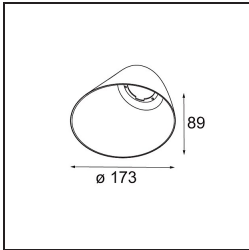

Decorative Accessories

- **12183082** Skin Shellby Bronze Anodised
- **12183041** Skin Shellby Champagne Anodised
- **12183042** Skin Shellby Gold Anodised
- **12183092** Skin Shellby Pearly White Matt
- **12183084** Skin Shellby Silver Bronze Anodised