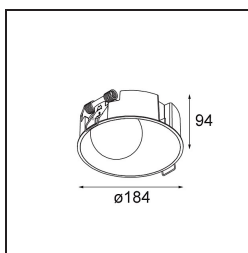

**Specifications**

Material	12180109
Light Source Type	LED
LED Type	BRIDGELUX V6 HD G7
LED technology	LED COB
CRI	Min. 90
Colour Temperature	3000K
Lifetime	L80B10 @50,000 Hours
Lamp Included	Yes
Number of Light Sources	1
CIE flux code	48 80 96 100 52
Binning (SDCM)	2
Light Direction	Down
Optic	Collimator
Input Voltage	Constant Current Driver Required
Electrical Class	III
IP Rating	55
Glow wire rating (°C)	960
Indoor/Outdoor	Indoor
Application	Ceiling, Wall
Mounting	Recessed
Cut-out size (mm)	ø177
Mounting depth (mm)	100.0
Adjustability	Not Applicable
Distance to Lighted Object (m)	0,1
Primary Colour & Primary Finish	White, Structure
Gross weight (g)	1080.0
Drive current (mA)	350      500      700
Min. forward voltage (Vf)	14,8      15,2      15,9
Max. forward voltage (Vf)	18,0      18,6      19,5
Connected load (W)	5,7      8,5      12,4
Luminous flux per lamp (lm)	383      516      668
Efficacy (lm/W)	67      61      54
Glare rating	29      30      31