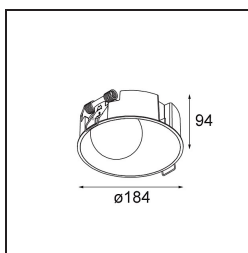

Specifications

Material	12180109
Light Source Type	LED
LED Type	BRIDGELUX V6 HD G7
LED technology	LED COB
CRI	Min. 90
Colour Temperature	3000K
Lifetime	L80B10 @50,000 Hours
Lamp Included	Yes
Number of Light Sources	1
CIE flux code	48 80 96 100 52
Binning (SDCM)	2
Light Direction	Down
Optic	Collimator
Input Voltage	Constant Current Driver Required
Electrical Class	III
IP Rating	55
Glow wire rating (°C)	960
Indoor/Outdoor	Indoor
Application	Ceiling, Wall
Mounting	Recessed
Cut-out size (mm)	ø177
Mounting depth (mm)	100.0
Adjustability	Not Applicable
Distance to Lighted Object (m)	0,1
Primary Colour & Primary Finish	White, Structure
Gross weight (g)	1080.0
Drive current (mA)	350 500 700
Min. forward voltage (Vf)	14,8 15,2 15,9
Max. forward voltage (Vf)	18,0 18,6 19,5
Connected load (W)	5,7 8,5 12,4
Luminous flux per lamp (lm)	383 516 668
Efficacy (lm/W)	67 61 54
Glare rating	29 30 31