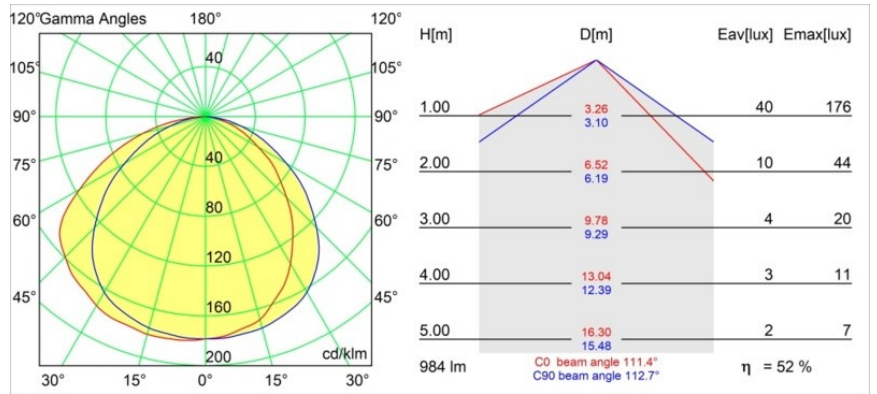

Light distribution & beam diagram