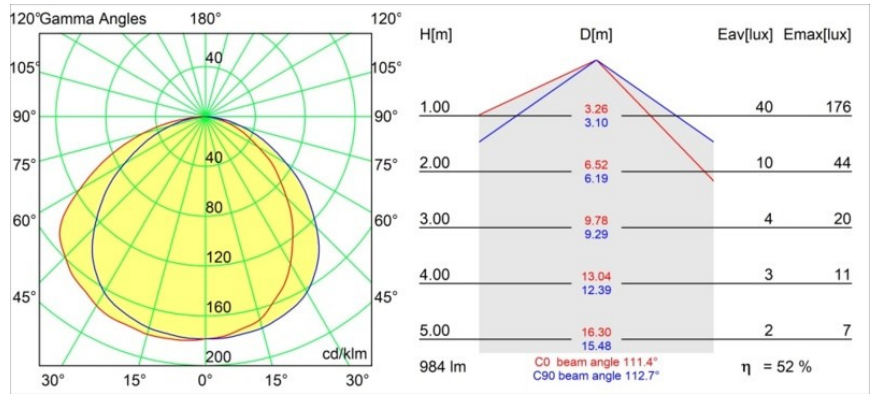

Light distribution & beam diagram