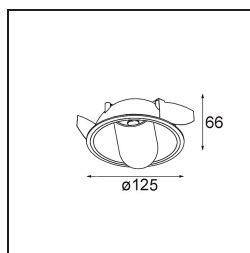

Hollow Recessed Adjustable 125 1x LED 3000K Medium DE Gold Matt - Gold Matt

Hollow proposes direct light when open and indirect light when closed. But where does the light come from? Lit or dark, there and not there. A symphony of opposites, Hollow is a downlighter that works with you. Adjustable and versatile. For spaces that welcome intrigue and personality.

Specifications

Material	12171187
Light Source Type	LED
LED Type	BRIDGELUX V6 HD G7
LED technology	LED COB
CRI	Min. 90
Colour Temperature	3000K
Lifetime	L80B10 @50,000 Hours
Lamp Included	Yes
Number of Light Sources	1
CIE flux code	91 99 100 100 48
Binning (SDCM)	2
Optic	Lens
Measured beam angle (°)	22.1
Input Voltage	Constant Current Driver Required
IP Rating	20
Glow wire rating (°C)	960
Indoor/Outdoor	Indoor
Application	Ceiling, Wall
Mounting	Recessed
Cut-out size (mm)	ø117
Mounting depth (mm)	70.0
Adjustability	H 360° V 90°
Distance to Lighted Object (m)	0,1
Primary Colour & Primary Finish	Gold, Matt
Secondary Colour & Secondary Finish	Gold, Matt
Gross weight (g)	335.0
Drive current (mA)	350 500
Min. forward voltage (Vf)	14,8 15,2
Max. forward voltage (Vf)	18,0 18,6
Connected load (W)	5,7 8,5
Luminous flux per lamp (lm)	349 470
Efficacy (lm/W)	61 55
Glare rating	14 15