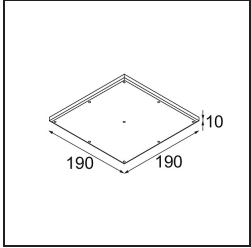

Specifications

Material	12171187
Light Source Type	LED
LED Type	BRIDGELUX V6 HD G7
LED technology	LED COB
CRI	Min. 90
Colour Temperature	3000K
Lifetime	L80B10 @50,000 Hours
Lamp Included	Yes
Number of Light Sources	1
CIE flux code	91 99 100 100 48
Binning (SDCM)	2
Optic	Lens
Measured beam angle (°)	22.1
Input Voltage	Constant Current Driver Required
IP Rating	20
Glow wire rating (°C)	960
Indoor/Outdoor	Indoor
Application	Ceiling, Wall
Mounting	Recessed
Cut-out size (mm)	ø117
Mounting depth (mm)	70.0
Adjustability	H 360° V 90°
Distance to Lighted Object (m)	0,1
Primary Colour & Primary Finish	Gold, Matt
Secondary Colour & Secondary Finish	Gold, Matt
Gross weight (g)	335.0
Drive current (mA)	350 500
Min. forward voltage (Vf)	14,8 15,2
Max. forward voltage (Vf)	18,0 18,6
Connected load (W)	5,7 8,5
Luminous flux per lamp (lm)	349 470
Efficacy (lm/W)	61 55
Glare rating	14 15

TM30 & CRI diagram

Light distribution & beam diagram

Diagrams

Installation Accessories

10889830 Installation Housing 192x190x130

12292830 Gypsum Fibreboard 190x190

Choose a required accessory