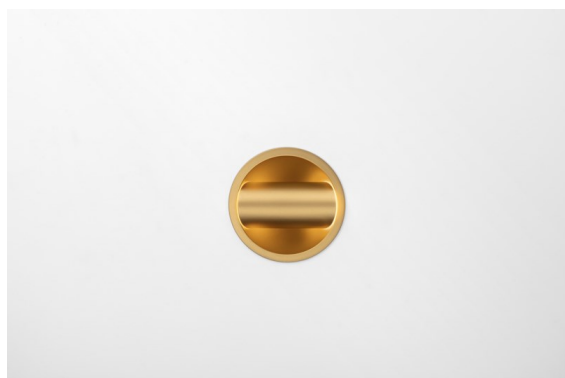

Hollow Recessed Adjustable 125 1x LED 3000K Medium DE Gold Matt - Gold Matt

Hollow proposes direct light when open and indirect light when closed. But where does the light come from? Lit or dark, there and not there. A symphony of opposites, Hollow is a downlighter that works with you. Adjustable and versatile. For spaces that welcome intrigue and personality.

Specifications

Material	12171187
Light Source Type	LED
LED Type	BRIDGELUX V6 HD G7
LED technology	LED COB
CRI	Min. 90
Colour Temperature	3000K
Lifetime	L80B10 @50,000 Hours
Lamp Included	Yes
Number of Light Sources	1
CIE flux code	91 99 100 100 48
Binning (SDCM)	2
Optic	Lens
Measured beam angle (°)	22.1
Input Voltage	Constant Current Driver Required
IP Rating	20
Glow wire rating (°C)	960
Indoor/Outdoor	Indoor
Application	Ceiling, Wall
Mounting	Recessed
Cut-out size (mm)	ø117
Mounting depth (mm)	70.0
Adjustability	H 360° V 90°
Distance to Lighted Object (m)	0,1
Primary Colour & Primary Finish	Gold, Matt
Secondary Colour & Secondary Finish	Gold, Matt
Gross weight (g)	335.0
Drive current (mA)	350 500
Min. forward voltage (Vf)	14,8 15,2
Max. forward voltage (Vf)	18,0 18,6
Connected load (W)	5,7 8,5
Luminous flux per lamp (lm)	349 470
Efficacy (lm/W)	61 55
Glare rating	14 15