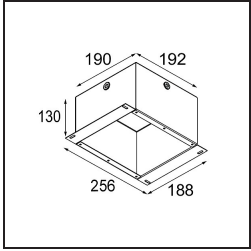

Specifications

Material	12171187
Light Source Type	LED
LED Type	BRIDGELUX V6 HD G7
LED technology	LED COB
CRI	Min. 90
Colour Temperature	3000K
Lifetime	L80B10 @50,000 Hours
Lamp Included	Yes
Number of Light Sources	1
CIE flux code	91 99 100 100 48
Binning (SDCM)	2
Optic	Lens
Measured beam angle (°)	22.1
Input Voltage	Constant Current Driver Required
IP Rating	20
Glow wire rating (°C)	960
Indoor/Outdoor	Indoor
Application	Ceiling, Wall
Mounting	Recessed
Cut-out size (mm)	ø117
Mounting depth (mm)	70.0
Adjustability	H 360° V 90°
Distance to Lighted Object (m)	0,1
Primary Colour & Primary Finish	Gold, Matt
Secondary Colour & Secondary Finish	Gold, Matt
Gross weight (g)	335.0
Drive current (mA)	350 500
Min. forward voltage (Vf)	14,8 15,2
Max. forward voltage (Vf)	18,0 18,6
Connected load (W)	5,7 8,5
Luminous flux per lamp (lm)	349 470
Efficacy (lm/W)	61 55
Glare rating	14 15

TM30 & CRI diagram

Light distribution & beam diagram

Diagrams

Installation Accessories

10889830 Installation Housing 192x190x130

12292830 Gypsum Fibreboard 190x190

Choose a required accessory