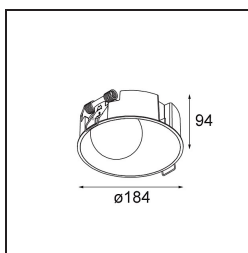

Specifications

Material	12180009
Light Source Type	LED
LED Type	BRIDGELUX V6 HD G7
LED technology	LED COB
CRI	Min. 90
Colour Temperature	2700K
Lifetime	L80B10 @50,000 Hours
Lamp Included	Yes
Number of Light Sources	1
CIE flux code	48 80 96 100 52
Binning (SDCM)	2
Light Direction	Down
Optic	Collimator
Input Voltage	Constant Current Driver Required
Electrical Class	III
IP Rating	55
Glow wire rating (°C)	960
Indoor/Outdoor	Indoor
Application	Ceiling, Wall
Mounting	Recessed
Cut-out size (mm)	ø177
Mounting depth (mm)	100.0
Adjustability	Not Applicable
Distance to Lighted Object (m)	0,1
Primary Colour & Primary Finish	White, Structure
Gross weight (g)	1080.0
Drive current (mA)	350 500 700
Min. forward voltage (Vf)	14,8 15,2 15,9
Max. forward voltage (Vf)	18,0 18,6 19,5
Connected load (W)	5,7 8,5 12,4
Luminous flux per lamp (lm)	375 505 655
Efficacy (lm/W)	66 59 53
Glare rating	29 30 31