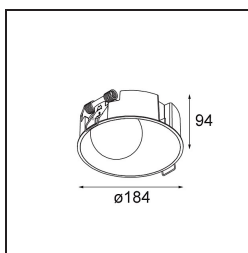

Specifications

Material	12180009
Light Source Type	LED
LED Type	BRIDGELUX V6 HD G7
LED technology	LED COB
CRI	Min. 90
Colour Temperature	2700K
Lifetime	L80B10 @50,000 Hours
Lamp Included	Yes
Number of Light Sources	1
CIE flux code	48 80 96 100 52
Binning (SDCM)	2
Light Direction	Down
Optic	Collimator
Input Voltage	Constant Current Driver Required
Electrical Class	III
IP Rating	55
Glow wire rating (°C)	960
Indoor/Outdoor	Indoor
Application	Ceiling, Wall
Mounting	Recessed
Cut-out size (mm)	ø177
Mounting depth (mm)	100.0
Adjustability	Not Applicable
Distance to Lighted Object (m)	0,1
Primary Colour & Primary Finish	White, Structure
Gross weight (g)	1080.0
Drive current (mA)	350 500 700
Min. forward voltage (Vf)	14.8 15.2 15.9
Max. forward voltage (Vf)	18.0 18.6 19.5
Connected load (W)	5.7 8.5 12.4
Luminous flux per lamp (lm)	375 505 655
Efficacy (lm/W)	66 59 53
Glare rating	29 30 31