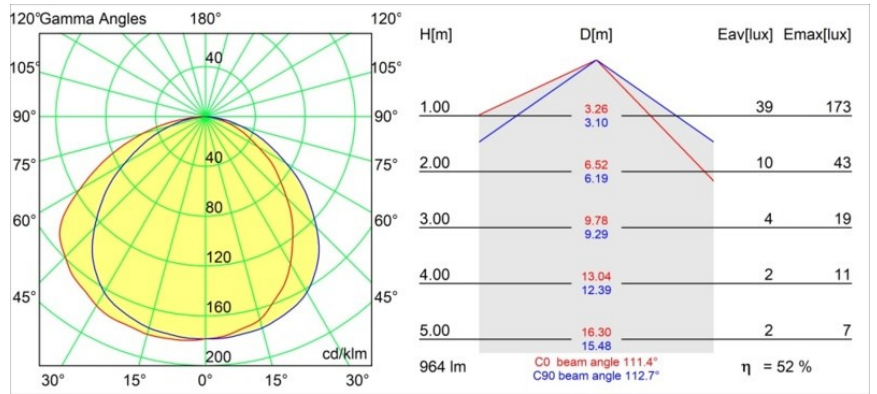

Light distribution & beam diagram