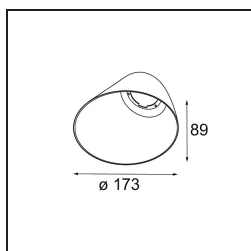

Decorative Accessories

- **12183082** Skin Shellby Bronze Anodised
- **12183041** Skin Shellby Champagne Anodised
- **12183042** Skin Shellby Gold Anodised
- **12183092** Skin Shellby Pearly White Matt
- **12183084** Skin Shellby Silver Bronze Anodised