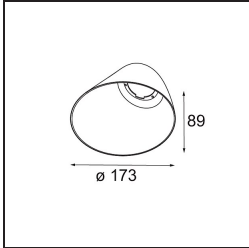

Decorative Accessories

- **12183082** Skin Shellby Bronze Anodised
- **12183041** Skin Shellby Champagne Anodised
- **12183042** Skin Shellby Gold Anodised
- **12183092** Skin Shellby Pearly White Matt
- **12183084** Skin Shellby Silver Bronze Anodised