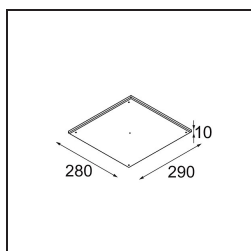

- **12293030** Gypsum Fibreboard 290x280

Choose a required accessory