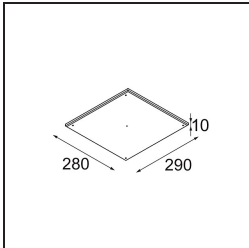

- **12293030** Gypsum Fibreboard 290x280

Choose a required accessory