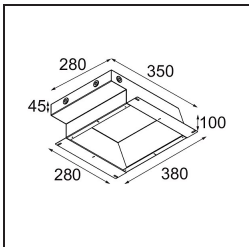

Installation Accessories

- **12182030** Installation Housing 280x350x100x380