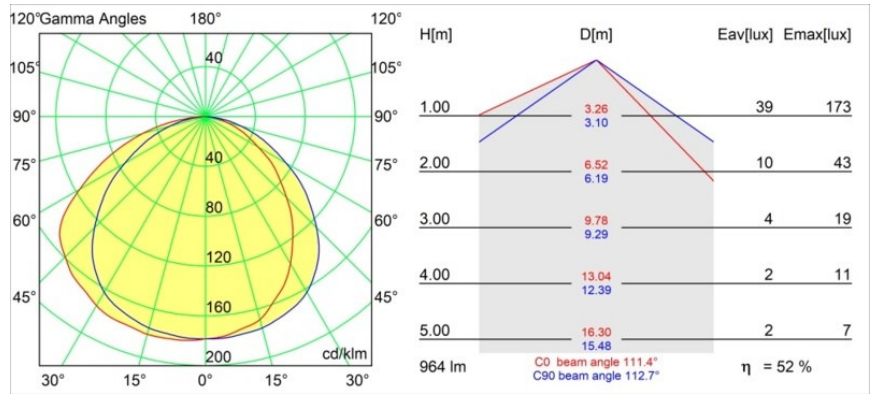

Light distribution & beam diagram