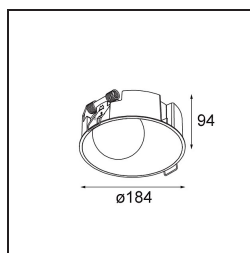

Specifications

Material	12180009
Light Source Type	LED
LED Type	BRIDGELUX V6 HD G7
LED technology	LED COB
CRI	Min. 90
Colour Temperature	2700K
Lifetime	L80B10 @50,000 Hours
Lamp Included	Yes
Number of Light Sources	1
CIE flux code	48 80 96 100 52
Binning (SDCM)	2
Light Direction	Down
Optic	Collimator
Input Voltage	Constant Current Driver Required
Electrical Class	III
IP Rating	55
Glow wire rating (°C)	960
Indoor/Outdoor	Indoor
Application	Ceiling, Wall
Mounting	Recessed
Cut-out size (mm)	ø177
Mounting depth (mm)	100.0
Adjustability	Not Applicable
Distance to Lighted Object (m)	0,1
Primary Colour & Primary Finish	White, Structure
Gross weight (g)	1080.0
Drive current (mA)	350 500 700
Min. forward voltage (Vf)	14,8 15,2 15,9
Max. forward voltage (Vf)	18,0 18,6 19,5
Connected load (W)	5,7 8,5 12,4
Luminous flux per lamp (lm)	375 505 655
Efficacy (lm/W)	66 59 53
Glare rating	29 30 31