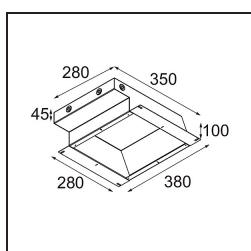

Installation Accessories

- **12182030** Installation Housing 280x350x100x380