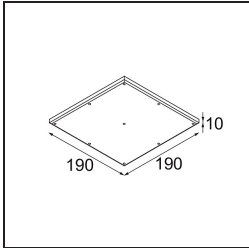

Specifications

Material	12171147
Light Source Type	LED
LED Type	BRIDGELUX V6 HD G7
LED technology	LED COB
CRI	Min. 90
Colour Temperature	3000K
Lifetime	L80B10 @50,000 Hours
Lamp Included	Yes
Number of Light Sources	1
CIE flux code	92 99 100 100 48
Binning (SDCM)	2
Optic	Lens
Measured beam angle (°)	21.3
Input Voltage	Constant Current Driver Required
Electrical Class	III
IP Rating	20
Glow wire rating (°C)	960
Indoor/Outdoor	Indoor
Application	Ceiling, Wall
Mounting	Recessed
Cut-out size (mm)	ø117
Mounting depth (mm)	70.0
Adjustability	H 360° V 90°
Distance to Lighted Object (m)	0,1
Primary Colour & Primary Finish	Black, Structure
Secondary Colour & Secondary Finish	White, Structure
Gross weight (g)	335.0
Drive current (mA)	350 500
Min. forward voltage (Vf)	14,8 15,2
Max. forward voltage (Vf)	18,0 18,6
Connected load (W)	5,7 8,5
Luminous flux per lamp (lm)	351 474
Efficacy (lm/W)	62 56
Glare rating	13 14

TM30 & CRI diagram

Light distribution & beam diagram

Diagrams

Installation Accessories

10889830 Installation Housing 192x190x130

12292830 Gypsum Fibreboard 190x190

Choose a required accessory