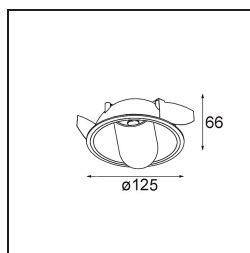

Hollow Recessed Adjustable 125 1x LED 3000K Medium DE Black Structure - White Structure

Hollow proposes direct light when open and indirect light when closed. But where does the light come from? Lit or dark, there and not there. A symphony of opposites, Hollow is a downlighter that works with you. Adjustable and versatile. For spaces that welcome intrigue and personality.

Specifications

Material	12171147
Light Source Type	LED
LED Type	BRIDGELUX V6 HD G7
LED technology	LED COB
CRI	Min. 90
Colour Temperature	3000K
Lifetime	L80B10 @50,000 Hours
Lamp Included	Yes
Number of Light Sources	1
CIE flux code	92 99 100 100 48
Binning (SDCM)	2
Optic	Lens
Measured beam angle (°)	21.3
Input Voltage	Constant Current Driver Required
Electrical Class	III
IP Rating	20
Glow wire rating (°C)	960
Indoor/Outdoor	Indoor
Application	Ceiling, Wall
Mounting	Recessed
Cut-out size (mm)	ø117
Mounting depth (mm)	70.0
Adjustability	H 360° V 90°
Distance to Lighted Object (m)	0,1
Primary Colour & Primary Finish	Black, Structure
Secondary Colour & Secondary Finish	White, Structure
Gross weight (g)	335.0
Drive current (mA)	350 500
Min. forward voltage (Vf)	14,8 15,2
Max. forward voltage (Vf)	18,0 18,6
Connected load (W)	5,7 8,5
Luminous flux per lamp (lm)	351 474
Efficacy (lm/W)	62 56
Glare rating	13 14