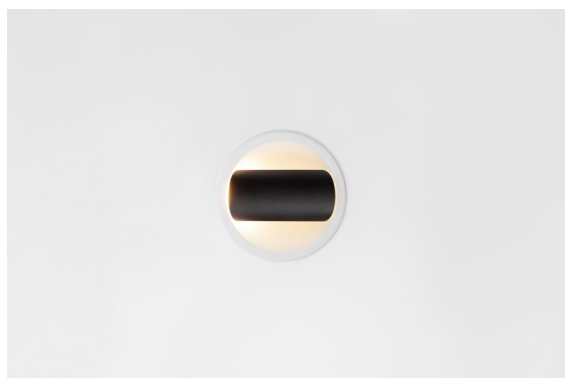

Hollow Recessed Adjustable 125 1x LED 3000K Medium DE Black Structure - White Structure

Hollow proposes direct light when open and indirect light when closed. But where does the light come from? Lit or dark, there and not there. A symphony of opposites, Hollow is a downlighter that works with you. Adjustable and versatile. For spaces that welcome intrigue and personality.

Specifications

Material	12171147
Light Source Type	LED
LED Type	BRIDGELUX V6 HD G7
LED technology	LED COB
CRI	Min. 90
Colour Temperature	3000K
Lifetime	L80B10 @50,000 Hours
Lamp Included	Yes
Number of Light Sources	1
CIE flux code	92 99 100 100 48
Binning (SDCM)	2
Optic	Lens
Measured beam angle (°)	21.3
Input Voltage	Constant Current Driver Required
Electrical Class	III
IP Rating	20
Glow wire rating (°C)	960
Indoor/Outdoor	Indoor
Application	Ceiling, Wall
Mounting	Recessed
Cut-out size (mm)	ø117
Mounting depth (mm)	70.0
Adjustability	H 360° V 90°
Distance to Lighted Object (m)	0,1
Primary Colour & Primary Finish	Black, Structure
Secondary Colour & Secondary Finish	White, Structure
Gross weight (g)	335.0
Drive current (mA)	350 500
Min. forward voltage (Vf)	14,8 15,2
Max. forward voltage (Vf)	18,0 18,6
Connected load (W)	5,7 8,5
Luminous flux per lamp (lm)	351 474
Efficacy (lm/W)	62 56
Glare rating	13 14