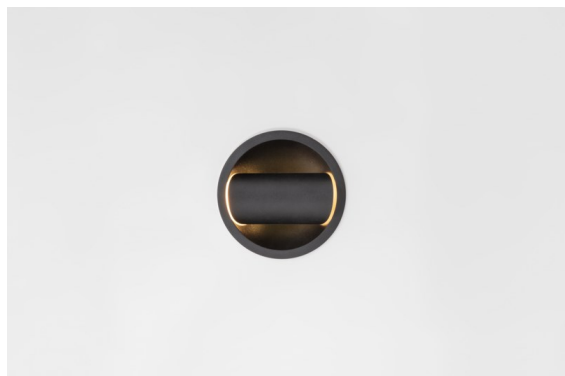

Date
Customer
Project
Type

Hollow Recessed Adjustable 125 1x LED 3000K Medium DE Black Structure - Black Structure

Hollow proposes direct light when open and indirect light when closed. But where does the light come from? Lit or dark, there and not there. A symphony of opposites, Hollow is a downlighter that works with you. Adjustable and versatile. For spaces that welcome intrigue and personality.

Specifications

Material	12171156
Light Source Type	LED
LED Type	BRIDGELUX V6 HD G7
LED technology	LED COB
CRI	Min. 90
Colour Temperature	3000K
Lifetime	L80B10 @50,000 Hours
Lamp Included	Yes
Number of Light Sources	1
CIE flux code	92 99 100 100 48
Binning (SDCM)	2
Optic	Lens
Measured beam angle (°)	21.3
Input Voltage	Constant Current Driver Required
Electrical Class	III
IP Rating	20
Glow wire rating (°C)	960
Indoor/Outdoor	Indoor
Application	Ceiling, Wall
Mounting	Recessed
Cut-out size (mm)	ø117
Mounting depth (mm)	70.0
Adjustability	H 360° V 90°
Distance to Lighted Object (m)	0,1
Primary Colour & Primary Finish	Black, Structure
Secondary Colour & Secondary Finish	Black, Structure
Gross weight (g)	335.0
Drive current (mA)	350 500
Min. forward voltage (Vf)	14,8 15,2
Max. forward voltage (Vf)	18,0 18,6
Connected load (W)	5,7 8,5
Luminous flux per lamp (lm)	351 474
Efficacy (lm/W)	62 56
Glare rating	13 14