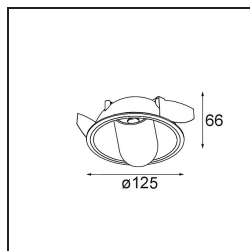

Date
Customer
Project
Type

Hollow Recessed Adjustable 125 1x LED 3000K Medium DE Black Structure - Black Structure

Hollow proposes direct light when open and indirect light when closed. But where does the light come from? Lit or dark, there and not there. A symphony of opposites, Hollow is a downlighter that works with you. Adjustable and versatile. For spaces that welcome intrigue and personality.

Specifications

Material	12171156
Light Source Type	LED
LED Type	BRIDGELUX V6 HD G7
LED technology	LED COB
CRI	Min. 90
Colour Temperature	3000K
Lifetime	L80B10 @50,000 Hours
Lamp Included	Yes
Number of Light Sources	1
CIE flux code	92 99 100 100 48
Binning (SDCM)	2
Optic	Lens
Measured beam angle (°)	21.3
Input Voltage	Constant Current Driver Required
Electrical Class	III
IP Rating	20
Glow wire rating (°C)	960
Indoor/Outdoor	Indoor
Application	Ceiling, Wall
Mounting	Recessed
Cut-out size (mm)	ø117
Mounting depth (mm)	70.0
Adjustability	H 360° V 90°
Distance to Lighted Object (m)	0,1
Primary Colour & Primary Finish	Black, Structure
Secondary Colour & Secondary Finish	Black, Structure
Gross weight (g)	335.0
Drive current (mA)	350 500
Min. forward voltage (Vf)	14,8 15,2
Max. forward voltage (Vf)	18,0 18,6
Connected load (W)	5,7 8,5
Luminous flux per lamp (lm)	351 474
Efficacy (lm/W)	62 56
Glare rating	13 14