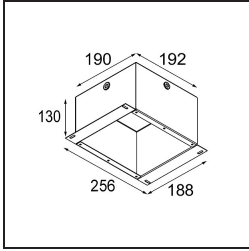

Specifications

Material	12171156
Light Source Type	LED
LED Type	BRIDGELUX V6 HD G7
LED technology	LED COB
CRI	Min. 90
Colour Temperature	3000K
Lifetime	L80B10 @50,000 Hours
Lamp Included	Yes
Number of Light Sources	1
CIE flux code	92 99 100 100 48
Binning (SDCM)	2
Optic	Lens
Measured beam angle (°)	21.3
Input Voltage	Constant Current Driver Required
Electrical Class	III
IP Rating	20
Glow wire rating (°C)	960
Indoor/Outdoor	Indoor
Application	Ceiling, Wall
Mounting	Recessed
Cut-out size (mm)	ø117
Mounting depth (mm)	70.0
Adjustability	H 360° V 90°
Distance to Lighted Object (m)	0,1
Primary Colour & Primary Finish	Black, Structure
Secondary Colour & Secondary Finish	Black, Structure
Gross weight (g)	335.0
Drive current (mA)	350 500
Min. forward voltage (Vf)	14,8 15,2
Max. forward voltage (Vf)	18,0 18,6
Connected load (W)	5,7 8,5
Luminous flux per lamp (lm)	351 474
Efficacy (lm/W)	62 56
Glare rating	13 14

TM30 & CRI diagram

Light distribution & beam diagram

Diagrams

Installation Accessories

10889830 Installation Housing 192x190x130

12292830 Gypsum Fibreboard 190x190

Choose a required accessory