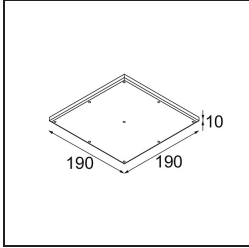

Specifications

Material	12171156
Light Source Type	LED
LED Type	BRIDGELUX V6 HD G7
LED technology	LED COB
CRI	Min. 90
Colour Temperature	3000K
Lifetime	L80B10 @50,000 Hours
Lamp Included	Yes
Number of Light Sources	1
CIE flux code	92 99 100 100 48
Binning (SDCM)	2
Optic	Lens
Measured beam angle (°)	21.3
Input Voltage	Constant Current Driver Required
Electrical Class	III
IP Rating	20
Glow wire rating (°C)	960
Indoor/Outdoor	Indoor
Application	Ceiling, Wall
Mounting	Recessed
Cut-out size (mm)	ø117
Mounting depth (mm)	70.0
Adjustability	H 360° V 90°
Distance to Lighted Object (m)	0,1
Primary Colour & Primary Finish	Black, Structure
Secondary Colour & Secondary Finish	Black, Structure
Gross weight (g)	335.0
Drive current (mA)	350 500
Min. forward voltage (Vf)	14,8 15,2
Max. forward voltage (Vf)	18,0 18,6
Connected load (W)	5,7 8,5
Luminous flux per lamp (lm)	351 474
Efficacy (lm/W)	62 56
Glare rating	13 14

TM30 & CRI diagram

Light distribution & beam diagram

Diagrams

Installation Accessories

10889830 Installation Housing 192x190x130

12292830 Gypsum Fibreboard 190x190

Choose a required accessory