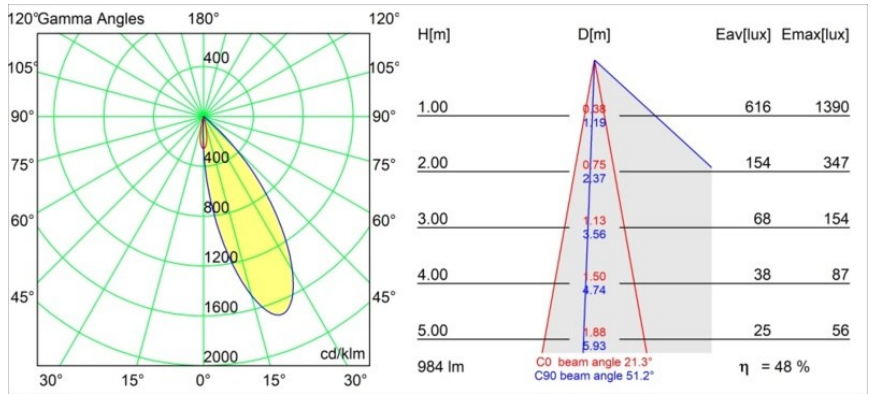

Light distribution & beam diagram