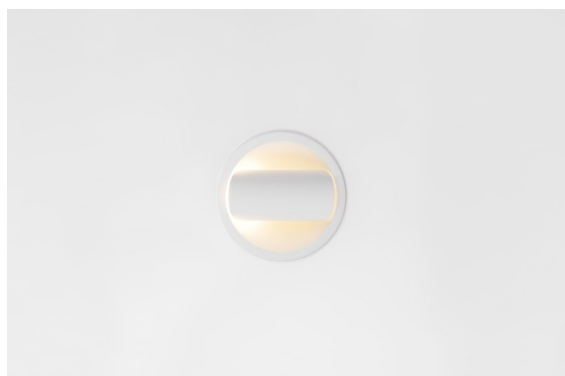

Date
Customer
Project
Type

Hollow Recessed Adjustable 125 1x LED 3000K Medium DE White Structure - White Structure

Hollow proposes direct light when open and indirect light when closed. But where does the light come from? Lit or dark, there and not there. A symphony of opposites, Hollow is a downlighter that works with you. Adjustable and versatile. For spaces that welcome intrigue and personality.

Specifications

Material	12171109
Light Source Type	LED
LED Type	BRIDGELUX V6 HD G7
LED technology	LED COB
CRI	Min. 90
Colour Temperature	3000K
Lifetime	L80B10 @50,000 Hours
Lamp Included	Yes
Number of Light Sources	1
CIE flux code	92 99 100 100 48
Binning (SDCM)	2
Optic	Lens
Measured beam angle (°)	21.0
Input Voltage	Constant Current Driver Required
Electrical Class	III
IP Rating	20
Glow wire rating (°C)	960
Indoor/Outdoor	Indoor
Application	Ceiling, Wall
Mounting	Recessed
Cut-out size (mm)	ø117
Mounting depth (mm)	70.0
Adjustability	H 360° V 90°
Distance to Lighted Object (m)	0,1
Primary Colour & Primary Finish	White, Structure
Secondary Colour & Secondary Finish	White, Structure
Gross weight (g)	335.0
Drive current (mA)	350 500
Min. forward voltage (Vf)	14,8 15,2
Max. forward voltage (Vf)	18,0 18,6
Connected load (W)	5,7 8,5
Luminous flux per lamp (lm)	353 476
Efficacy (lm/W)	62 56
Glare rating	13 14