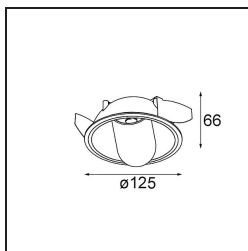

*Hollow Recessed Adjustable 125 1x LED 3000K Medium DE White Structure - White Structure*

Hollow proposes direct light when open and indirect light when closed. But where does the light come from? Lit or dark, there and not there. A symphony of opposites, Hollow is a downlighter that works with you. Adjustable and versatile. For spaces that welcome intrigue and personality.

### Specifications

Material	12171109
Light Source Type	LED
LED Type	BRIDGELUX V6 HD G7
LED technology	LED COB
CRI	Min. 90
Colour Temperature	3000K
Lifetime	L80B10 @50,000 Hours
Lamp Included	Yes
Number of Light Sources	1
CIE flux code	92 99 100 100 48
Binning (SDCM)	2
Optic	Lens
Measured beam angle (°)	21.0
Input Voltage	Constant Current Driver Required
Electrical Class	III
IP Rating	20
Glow wire rating (°C)	960
Indoor/Outdoor	Indoor
Application	Ceiling, Wall
Mounting	Recessed
Cut-out size (mm)	ø117
Mounting depth (mm)	70.0
Adjustability	H 360° V 90°
Distance to Lighted Object (m)	0,1
Primary Colour & Primary Finish	White, Structure
Secondary Colour & Secondary Finish	White, Structure
Gross weight (g)	335.0
Drive current (mA)	350      500
Min. forward voltage (Vf)	14,8      15,2
Max. forward voltage (Vf)	18,0      18,6
Connected load (W)	5,7      8,5
Delivered lumens (lm)	353      476
Efficacy (lm/W)	62      56
Glare rating	13      14