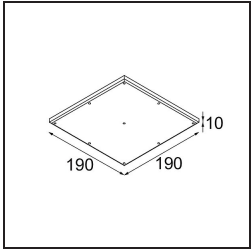

### Specifications

Material	12171109
Light Source Type	LED
LED Type	BRIDGELUX V6 HD G7
LED technology	LED COB
CRI	Min. 90
Colour Temperature	3000K
Lifetime	L80B10 @50,000 Hours
Lamp Included	Yes
Number of Light Sources	1
CIE flux code	92 99 100 100 48
Binning (SDCM)	2
Optic	Lens
Measured beam angle (°)	21.0
Input Voltage	Constant Current Driver Required
Electrical Class	III
IP Rating	20
Glow wire rating (°C)	960
Indoor/Outdoor	Indoor
Application	Ceiling, Wall
Mounting	Recessed
Cut-out size (mm)	ø117
Mounting depth (mm)	70.0
Adjustability	H 360° V 90°
Distance to Lighted Object (m)	0,1
Primary Colour & Primary Finish	White, Structure
Secondary Colour & Secondary Finish	White, Structure
Gross weight (g)	335.0
Drive current (mA)	350      500
Min. forward voltage (Vf)	14,8      15,2
Max. forward voltage (Vf)	18,0      18,6
Connected load (W)	5,7      8,5
Delivered lumens (lm)	353      476
Efficacy (lm/W)	62      56
Glare rating	13      14

**TM30 & CRI diagram**

**Light distribution & beam diagram**

Diagrams

**Installation Accessories**

**10889830** Installation Housing 192x190x130

**12292830** Gypsum Fibreboard 190x190

Choose a required accessory