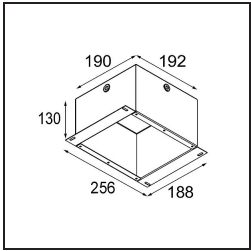

### Specifications

Material	12171109
Light Source Type	LED
LED Type	BRIDGELUX V6 HD G7
LED technology	LED COB
CRI	Min. 90
Colour Temperature	3000K
Lifetime	L80B10 @50,000 Hours
Lamp Included	Yes
Number of Light Sources	1
CIE flux code	92 99 100 100 48
Binning (SDCM)	2
Optic	Lens
Measured beam angle (°)	21.0
Input Voltage	Constant Current Driver Required
Electrical Class	III
IP Rating	20
Glow wire rating (°C)	960
Indoor/Outdoor	Indoor
Application	Ceiling, Wall
Mounting	Recessed
Cut-out size (mm)	ø117
Mounting depth (mm)	70.0
Adjustability	H 360° V 90°
Distance to Lighted Object (m)	0,1
Primary Colour & Primary Finish	White, Structure
Secondary Colour & Secondary Finish	White, Structure
Gross weight (g)	335.0
Drive current (mA)	350      500
Min. forward voltage (Vf)	14,8      15,2
Max. forward voltage (Vf)	18,0      18,6
Connected load (W)	5,7      8,5
Delivered lumens (lm)	353      476
Efficacy (lm/W)	62      56
Glare rating	13      14

**TM30 & CRI diagram**

**Light distribution & beam diagram**

Diagrams

**Installation Accessories**

**10889830** Installation Housing 192x190x130

**12292830** Gypsum Fibreboard 190x190

Choose a required accessory