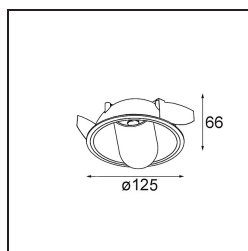

Date
Customer
Project
Type

Hollow Recessed Adjustable 125 1x LED 3000K Medium DE White Structure - White Structure

Hollow proposes direct light when open and indirect light when closed. But where does the light come from? Lit or dark, there and not there. A symphony of opposites, Hollow is a downlighter that works with you. Adjustable and versatile. For spaces that welcome intrigue and personality.

Specifications

Material	12171109
Light Source Type	LED
LED Type	BRIDGELUX V6 HD G7
LED technology	LED COB
CRI	Min. 90
Colour Temperature	3000K
Lifetime	L80B10 @50,000 Hours
Lamp Included	Yes
Number of Light Sources	1
CIE flux code	92 99 100 100 48
Binning (SDCM)	2
Optic	Lens
Measured beam angle (°)	21.0
Input Voltage	Constant Current Driver Required
Electrical Class	III
IP Rating	20
Glow wire rating (°C)	960
Indoor/Outdoor	Indoor
Application	Ceiling, Wall
Mounting	Recessed
Cut-out size (mm)	ø117
Mounting depth (mm)	70.0
Adjustability	H 360° V 90°
Distance to Lighted Object (m)	0,1
Primary Colour & Primary Finish	White, Structure
Secondary Colour & Secondary Finish	White, Structure
Gross weight (g)	335.0
Drive current (mA)	350 500
Min. forward voltage (Vf)	14,8 15,2
Max. forward voltage (Vf)	18,0 18,6
Connected load (W)	5,7 8,5
Luminous flux per lamp (lm)	353 476
Efficacy (lm/W)	62 56
Glare rating	13 14