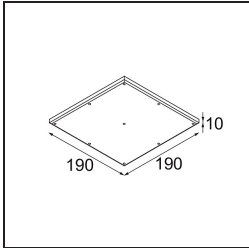

Specifications

Material	12171109
Light Source Type	LED
LED Type	BRIDGELUX V6 HD G7
LED technology	LED COB
CRI	Min. 90
Colour Temperature	3000K
Lifetime	L80B10 @50,000 Hours
Lamp Included	Yes
Number of Light Sources	1
CIE flux code	92 99 100 100 48
Binning (SDCM)	2
Optic	Lens
Measured beam angle (°)	21.0
Input Voltage	Constant Current Driver Required
Electrical Class	III
IP Rating	20
Glow wire rating (°C)	960
Indoor/Outdoor	Indoor
Application	Ceiling, Wall
Mounting	Recessed
Cut-out size (mm)	ø117
Mounting depth (mm)	70.0
Adjustability	H 360° V 90°
Distance to Lighted Object (m)	0,1
Primary Colour & Primary Finish	White, Structure
Secondary Colour & Secondary Finish	White, Structure
Gross weight (g)	335.0
Drive current (mA)	350 500
Min. forward voltage (Vf)	14,8 15,2
Max. forward voltage (Vf)	18,0 18,6
Connected load (W)	5,7 8,5
Luminous flux per lamp (lm)	353 476
Efficacy (lm/W)	62 56
Glare rating	13 14

TM30 & CRI diagram

Light distribution & beam diagram

Installation Accessories

10889830 Installation Housing 192x190x130

12292830 Gypsum Fibreboard 190x190

Choose a required accessory