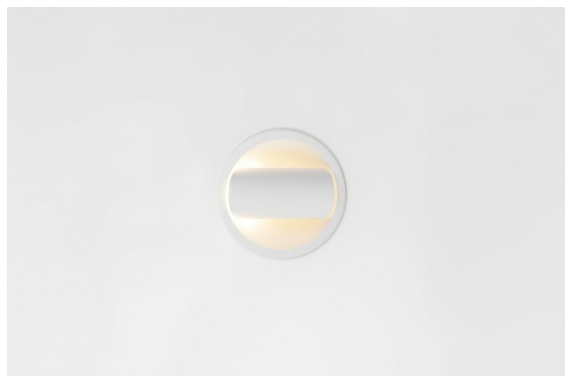

*Hollow Recessed Adjustable 125 1x LED 3000K Medium DE White Structure - White Structure*

Hollow proposes direct light when open and indirect light when closed. But where does the light come from? Lit or dark, there and not there. A symphony of opposites, Hollow is a downlighter that works with you. Adjustable and versatile. For spaces that welcome intrigue and personality.

### Specifications

Material	12171109
Light Source Type	LED
LED Type	BRIDGELUX V6 HD G7
LED technology	LED COB
CRI	Min. 90
Colour Temperature	3000K
Lifetime	L80B10 @50,000 Hours
Lamp Included	Yes
Number of Light Sources	1
CIE flux code	92 99 100 100 48
Binning (SDCM)	2
Optic	Lens
Measured beam angle (°)	21.0
Input Voltage	Constant Current Driver Required
Electrical Class	III
IP Rating	20
Glow wire rating (°C)	960
Indoor/Outdoor	Indoor
Application	Ceiling, Wall
Mounting	Recessed
Cut-out size (mm)	ø117
Mounting depth (mm)	70.0
Adjustability	H 360° V 90°
Distance to Lighted Object (m)	0,1
Primary Colour & Primary Finish	White, Structure
Secondary Colour & Secondary Finish	White, Structure
Gross weight (g)	335.0
Drive current (mA)	350      500
Min. forward voltage (Vf)	14,8      15,2
Max. forward voltage (Vf)	18,0      18,6
Connected load (W)	5,7      8,5
Delivered lumens (lm)	353      476
Efficacy (lm/W)	62      56
Glare rating	13      14