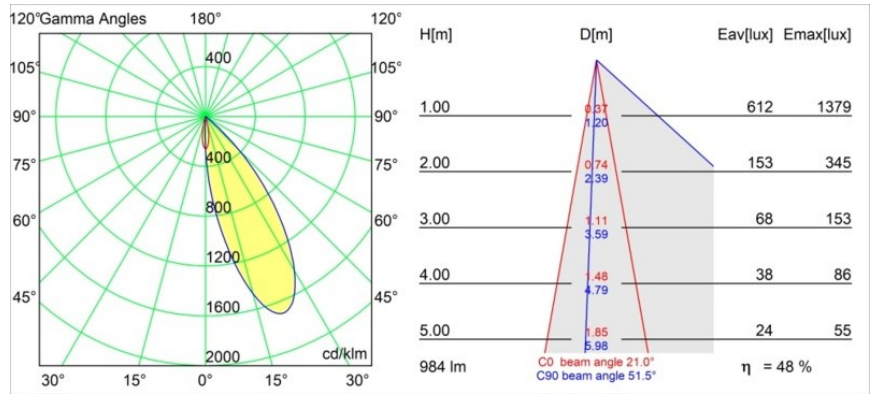

Light distribution & beam diagram