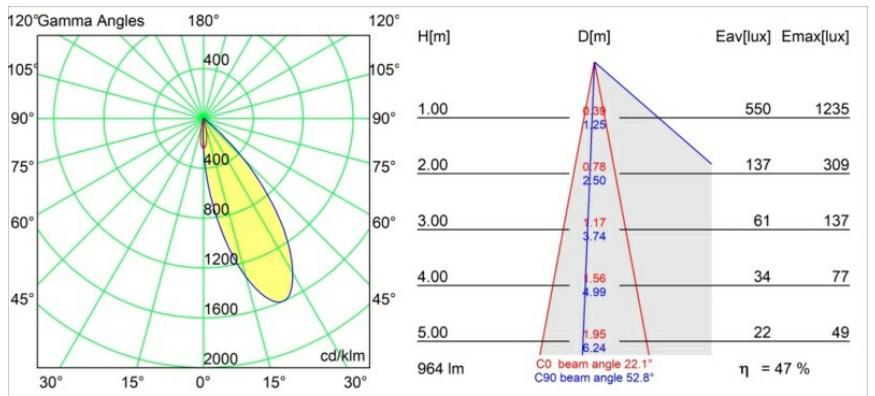

Light distribution & beam diagram