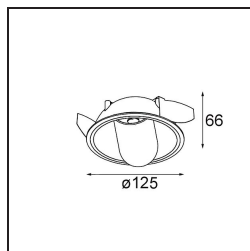

Date
Customer
Project
Type

Hollow Recessed Adjustable 125 1x LED 2700K Medium DE Gold Matt - Gold Matt

Hollow proposes direct light when open and indirect light when closed. But where does the light come from? Lit or dark, there and not there. A symphony of opposites, Hollow is a downlighter that works with you. Adjustable and versatile. For spaces that welcome intrigue and personality.

Specifications

Material	12171087
Light Source Type	LED
LED Type	BRIDGELUX V6 HD G7
LED technology	LED COB
CRI	Min. 90
Colour Temperature	2700K
Lifetime	L80B10 @50,000 Hours
Lamp Included	Yes
Number of Light Sources	1
CIE flux code	91 99 100 100 48
Binning (SDCM)	2
Optic	Lens
Measured beam angle (°)	22.1
Input Voltage	Constant Current Driver Required
Electrical Class	III
IP Rating	20
Glow wire rating (°C)	960
Indoor/Outdoor	Indoor
Application	Ceiling, Wall
Mounting	Recessed
Cut-out size (mm)	ø117
Mounting depth (mm)	70.0
Adjustability	H 360° V 90°
Distance to Lighted Object (m)	0,1
Primary Colour & Primary Finish	Gold, Matt
Secondary Colour & Secondary Finish	Gold, Matt
Gross weight (g)	335.0
Drive current (mA)	350 500
Min. forward voltage (Vf)	14,8 15,2
Max. forward voltage (Vf)	18,0 18,6
Connected load (W)	5,7 8,5
Delivered lumens (lm)	342 461
Efficacy (lm/W)	60 54
Glare rating	14 15