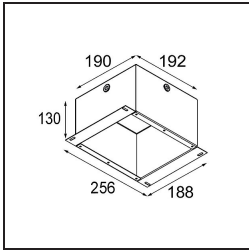

Specifications

Material	12171087
Light Source Type	LED
LED Type	BRIDGELUX V6 HD G7
LED technology	LED COB
CRI	Min. 90
Colour Temperature	2700K
Lifetime	L80B10 @50,000 Hours
Lamp Included	Yes
Number of Light Sources	1
CIE flux code	91 99 100 100 48
Binning (SDCM)	2
Optic	Lens
Measured beam angle (°)	22.1
Input Voltage	Constant Current Driver Required
Electrical Class	III
IP Rating	20
Glow wire rating (°C)	960
Indoor/Outdoor	Indoor
Application	Ceiling, Wall
Mounting	Recessed
Cut-out size (mm)	ø117
Mounting depth (mm)	70.0
Adjustability	H 360° V 90°
Distance to Lighted Object (m)	0,1
Primary Colour & Primary Finish	Gold, Matt
Secondary Colour & Secondary Finish	Gold, Matt
Gross weight (g)	335.0
Drive current (mA)	350 500
Min. forward voltage (Vf)	14,8 15,2
Max. forward voltage (Vf)	18,0 18,6
Connected load (W)	5,7 8,5
Delivered lumens (lm)	342 461
Efficacy (lm/W)	60 54
Glare rating	14 15

TM30 & CRI diagram

Light distribution & beam diagram

Installation Accessories

10889830 Installation Housing 192x190x130

12292830 Gypsum Fibreboard 190x190

Choose a required accessory