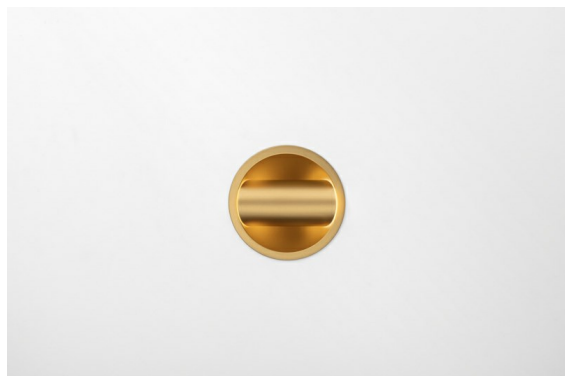

Date
Customer
Project
Type

Hollow Recessed Adjustable 125 1x LED 2700K Medium DE Gold Matt - Gold Matt

Hollow proposes direct light when open and indirect light when closed. But where does the light come from? Lit or dark, there and not there. A symphony of opposites, Hollow is a downlighter that works with you. Adjustable and versatile. For spaces that welcome intrigue and personality.

Specifications

Material	12171087
Light Source Type	LED
LED Type	BRIDGELUX V6 HD G7
LED technology	LED COB
CRI	Min. 90
Colour Temperature	2700K
Lifetime	L80B10 @50,000 Hours
Lamp Included	Yes
Number of Light Sources	1
CIE flux code	91 99 100 100 48
Binning (SDCM)	2
Optic	Lens
Measured beam angle (°)	22.1
Input Voltage	Constant Current Driver Required
Electrical Class	III
IP Rating	20
Glow wire rating (°C)	960
Indoor/Outdoor	Indoor
Application	Ceiling, Wall
Mounting	Recessed
Cut-out size (mm)	ø117
Mounting depth (mm)	70.0
Adjustability	H 360° V 90°
Distance to Lighted Object (m)	0,1
Primary Colour & Primary Finish	Gold, Matt
Secondary Colour & Secondary Finish	Gold, Matt
Gross weight (g)	335.0
Drive current (mA)	350 500
Min. forward voltage (Vf)	14,8 15,2
Max. forward voltage (Vf)	18,0 18,6
Connected load (W)	5,7 8,5
Delivered lumens (lm)	342 461
Efficacy (lm/W)	60 54
Glare rating	14 15