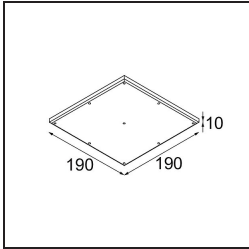

Specifications

Material	12171087
Light Source Type	LED
LED Type	BRIDGELUX V6 HD G7
LED technology	LED COB
CRI	Min. 90
Colour Temperature	2700K
Lifetime	L80B10 @50,000 Hours
Lamp Included	Yes
Number of Light Sources	1
CIE flux code	91 99 100 100 48
Binning (SDCM)	2
Optic	Lens
Measured beam angle (°)	22.1
Input Voltage	Constant Current Driver Required
Electrical Class	III
IP Rating	20
Glow wire rating (°C)	960
Indoor/Outdoor	Indoor
Application	Ceiling, Wall
Mounting	Recessed
Cut-out size (mm)	ø117
Mounting depth (mm)	70.0
Adjustability	H 360° V 90°
Distance to Lighted Object (m)	0,1
Primary Colour & Primary Finish	Gold, Matt
Secondary Colour & Secondary Finish	Gold, Matt
Gross weight (g)	335.0
Drive current (mA)	350 500
Min. forward voltage (Vf)	14,8 15,2
Max. forward voltage (Vf)	18,0 18,6
Connected load (W)	5,7 8,5
Delivered lumens (lm)	342 461
Efficacy (lm/W)	60 54
Glare rating	14 15

TM30 & CRI diagram

Light distribution & beam diagram

Installation Accessories

10889830 Installation Housing 192x190x130

12292830 Gypsum Fibreboard 190x190

Choose a required accessory