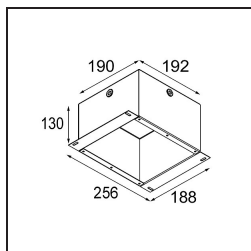

---

Livello abbagliamento	14	15
-----------------------	----	----

---

**TM30 & CRI diagram**

**Light distribution & beam diagram**

Diagrams

**Accessori Installazione**

**10889830** Installation Housing 192x190x130