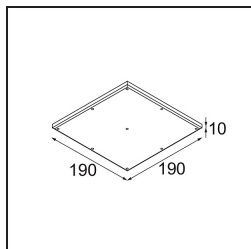

---

Livello abbagliamento	14	15
-----------------------	----	----

---

**TM30 & CRI diagram**

**Light distribution & beam diagram**

Diagrams

**Accessori Installazione**

**10889830** Installation Housing 192x190x130