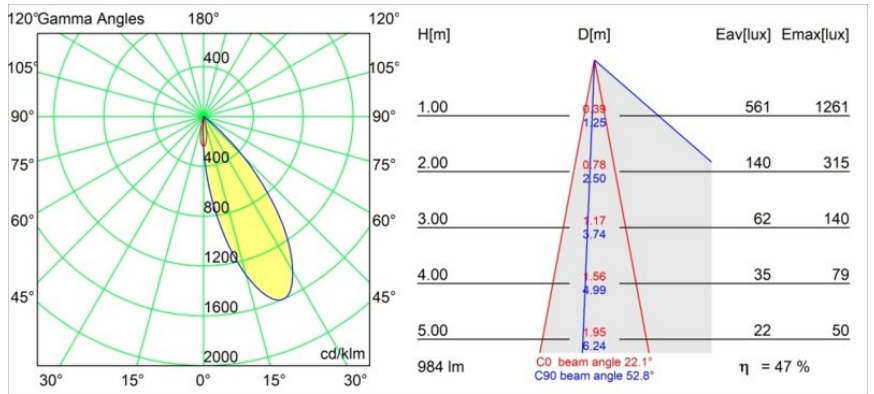

Light distribution & beam diagram