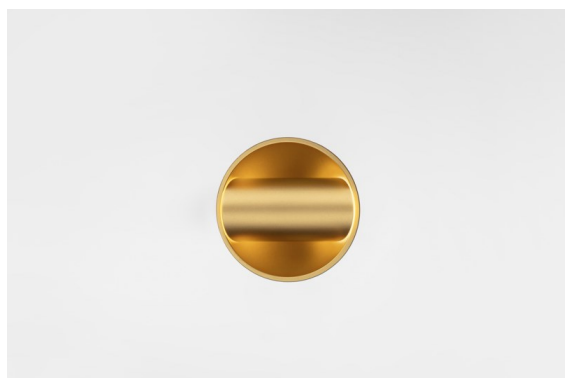

Date
Customer
Project
Type

*Hollow Recessed Trimless Adjustable 115 1x LED 3000K Medium DE Gold Matt - Gold Matt*

Hollow proposes direct light when open and indirect light when closed. But where does the light come from? Lit or dark, there and not there. A symphony of opposites, Hollow is a downlighter that works with you. Adjustable and versatile. For spaces that welcome intrigue and personality.

### Specifications

Material	12170187
Light Source Type	LED
LED Type	BRIDGELUX V6 HD G7
LED technology	LED COB
CRI	Min. 90
Colour Temperature	3000K
Lifetime	L80B10 @50,000 Hours
Lamp Included	Yes
Number of Light Sources	1
CIE flux code	91 99 100 100 48
Binning (SDCM)	2
Optic	Lens
Measured beam angle (°)	22.1
Input Voltage	Constant Current Driver Required
Electrical Class	III
IP Rating	20
Glow wire rating (°C)	960
Indoor/Outdoor	Indoor
Application	Ceiling, Wall
Mounting	Recessed
Cut-out size (mm)	ø146
Mounting depth (mm)	70.0
Adjustability	H 360° V 90°
Distance to Lighted Object (m)	0,1
Primary Colour & Primary Finish	Gold, Matt
Secondary Colour & Secondary Finish	Gold, Matt
Gross weight (g)	335.0
Drive current (mA)	350      500
Min. forward voltage (Vf)	14,8      15,2
Max. forward voltage (Vf)	18,0      18,6
Connected load (W)	5,7      8,5
Luminous flux per lamp (lm)	349      470
Efficacy (lm/W)	61      55
Glare rating	14      15