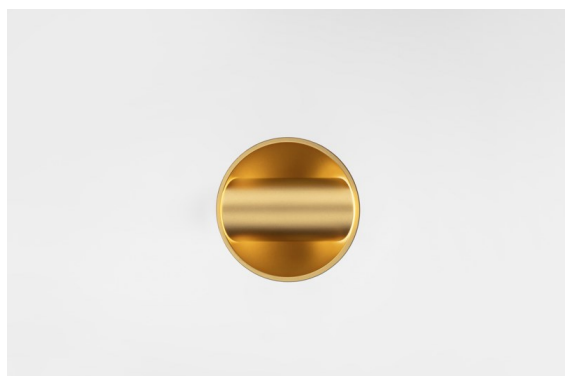

Date
Customer
Project
Type

Hollow Recessed Trimless Adjustable 115 1x LED 3000K Medium DE Gold Matt - Gold Matt

Hollow proposes direct light when open and indirect light when closed. But where does the light come from? Lit or dark, there and not there. A symphony of opposites, Hollow is a downlighter that works with you. Adjustable and versatile. For spaces that welcome intrigue and personality.

Specifications

Material	12170187
Light Source Type	LED
LED Type	BRIDGELUX V6 HD G7
LED technology	LED COB
CRI	Min. 90
Colour Temperature	3000K
Lifetime	L80B10 @50,000 Hours
Lamp Included	Yes
Number of Light Sources	1
CIE flux code	91 99 100 100 48
Binning (SDCM)	2
Optic	Lens
Measured beam angle (°)	22.1
Input Voltage	Constant Current Driver Required
Electrical Class	III
IP Rating	20
Glow wire rating (°C)	960
Indoor/Outdoor	Indoor
Application	Ceiling, Wall
Mounting	Recessed
Cut-out size (mm)	ø146
Mounting depth (mm)	70.0
Adjustability	H 360° V 90°
Distance to Lighted Object (m)	0,1
Primary Colour & Primary Finish	Gold, Matt
Secondary Colour & Secondary Finish	Gold, Matt
Gross weight (g)	335.0
Drive current (mA)	350 500
Min. forward voltage (Vf)	14,8 15,2
Max. forward voltage (Vf)	18,0 18,6
Connected load (W)	5,7 8,5
Luminous flux per lamp (lm)	349 470
Efficacy (lm/W)	61 55
Glare rating	14 15