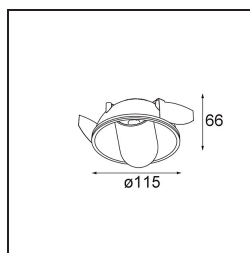

Specifications

Material	12170187
Light Source Type	LED
LED Type	BRIDGELUX V6 HD G7
LED technology	LED COB
CRI	Min. 90
Colour Temperature	3000K
Lifetime	L80B10 @50,000 Hours
Lamp Included	Yes
Number of Light Sources	1
CIE flux code	91 99 100 100 48
Binning (SDCM)	2
Optic	Lens
Measured beam angle (°)	22.1
Input Voltage	Constant Current Driver Required
Electrical Class	III
IP Rating	20
Glow wire rating (°C)	960
Indoor/Outdoor	Indoor
Application	Ceiling, Wall
Mounting	Recessed
Cut-out size (mm)	ø146
Mounting depth (mm)	70.0
Adjustability	H 360° V 90°
Distance to Lighted Object (m)	0,1
Primary Colour & Primary Finish	Gold, Matt
Secondary Colour & Secondary Finish	Gold, Matt
Gross weight (g)	335.0
Drive current (mA)	350 500
Min. forward voltage (Vf)	14,8 15,2
Max. forward voltage (Vf)	18,0 18,6
Connected load (W)	5,7 8,5
Luminous flux per lamp (lm)	349 470
Efficacy (lm/W)	61 55
Glare rating	14 15

TM30 & CRI diagram

Light distribution & beam diagram

Diagrams

Installation Accessories

10889830 Installation Housing 192x190x130

12292830 Gypsum Fibreboard 190x190

14204030 Ring Recessed Trimless 146 1x

Choose a required accessory