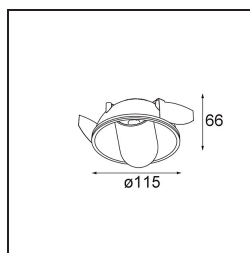

### Specifications

Material	12170187
Light Source Type	LED
LED Type	BRIDGELUX V6 HD G7
LED technology	LED COB
CRI	Min. 90
Colour Temperature	3000K
Lifetime	L80B10 @50,000 Hours
Lamp Included	Yes
Number of Light Sources	1
CIE flux code	91 99 100 100 48
Binning (SDCM)	2
Optic	Lens
Measured beam angle (°)	22.1
Input Voltage	Constant Current Driver Required
Electrical Class	III
IP Rating	20
Glow wire rating (°C)	960
Indoor/Outdoor	Indoor
Application	Ceiling, Wall
Mounting	Recessed
Cut-out size (mm)	ø146
Mounting depth (mm)	70.0
Adjustability	H 360° V 90°
Distance to Lighted Object (m)	0,1
Primary Colour & Primary Finish	Gold, Matt
Secondary Colour & Secondary Finish	Gold, Matt
Gross weight (g)	335.0
Drive current (mA)	350      500
Min. forward voltage (Vf)	14,8      15,2
Max. forward voltage (Vf)	18,0      18,6
Connected load (W)	5,7      8,5
Luminous flux per lamp (lm)	349      470
Efficacy (lm/W)	61      55
Glare rating	14      15