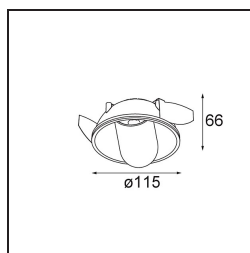

Hollow Recessed Trimless Adjustable 115 1x LED 3000K Medium DE Black Structure - White Structure

Hollow proposes direct light when open and indirect light when closed. But where does the light come from? Lit or dark, there and not there. A symphony of opposites, Hollow is a downlighter that works with you. Adjustable and versatile. For spaces that welcome intrigue and personality.

Specifications

Material	12170147
Light Source Type	LED
LED Type	BRIDGELUX V6 HD G7
LED technology	LED COB
CRI	Min. 90
Colour Temperature	3000K
Lifetime	L80B10 @50,000 Hours
Lamp Included	Yes
Number of Light Sources	1
CIE flux code	92 99 100 100 48
Binning (SDCM)	2
Optic	Lens
Measured beam angle (°)	21.3
Input Voltage	Constant Current Driver Required
Electrical Class	III
IP Rating	20
Glow wire rating (°C)	960
Indoor/Outdoor	Indoor
Application	Ceiling, Wall
Mounting	Recessed
Cut-out size (mm)	ø146
Mounting depth (mm)	70.0
Adjustability	H 360° V 90°
Distance to Lighted Object (m)	0,1
Primary Colour & Primary Finish	Black, Structure
Secondary Colour & Secondary Finish	White, Structure
Gross weight (g)	335.0
Drive current (mA)	350 500
Min. forward voltage (Vf)	14,8 15,2
Max. forward voltage (Vf)	18,0 18,6
Connected load (W)	5,7 8,5
Luminous flux per lamp (lm)	351 474
Efficacy (lm/W)	62 56
Glare rating	13 14

TM30 & CRI diagram

Light distribution & beam diagram

Diagrams

Installation Accessories

10889830 Installation Housing 192x190x130

12292830 Gypsum Fibreboard 190x190

14204030 Ring Recessed Trimless 146 1x

Choose a required accessory