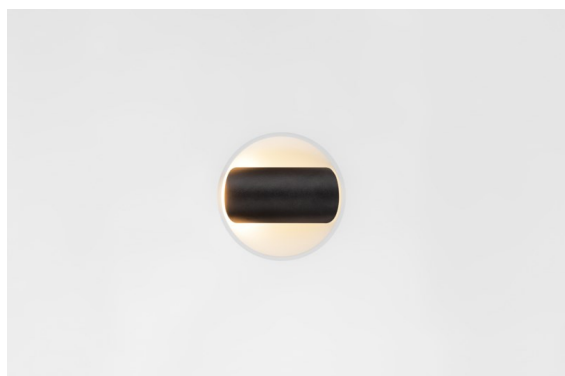

Hollow Recessed Trimless Adjustable 115 1x LED 3000K Medium DE Black Structure - White Structure

Hollow proposes direct light when open and indirect light when closed. But where does the light come from? Lit or dark, there and not there. A symphony of opposites, Hollow is a downlighter that works with you. Adjustable and versatile. For spaces that welcome intrigue and personality.

Specifications

Material	12170147
Light Source Type	LED
LED Type	BRIDGELUX V6 HD G7
LED technology	LED COB
CRI	Min. 90
Colour Temperature	3000K
Lifetime	L80B10 @50,000 Hours
Lamp Included	Yes
Number of Light Sources	1
CIE flux code	92 99 100 100 48
Binning (SDCM)	2
Optic	Lens
Measured beam angle (°)	21.3
Input Voltage	Constant Current Driver Required
Electrical Class	III
IP Rating	20
Glow wire rating (°C)	960
Indoor/Outdoor	Indoor
Application	Ceiling, Wall
Mounting	Recessed
Cut-out size (mm)	ø146
Mounting depth (mm)	70.0
Adjustability	H 360° V 90°
Distance to Lighted Object (m)	0,1
Primary Colour & Primary Finish	Black, Structure
Secondary Colour & Secondary Finish	White, Structure
Gross weight (g)	335.0
Drive current (mA)	350 500
Min. forward voltage (Vf)	14,8 15,2
Max. forward voltage (Vf)	18,0 18,6
Connected load (W)	5,7 8,5
Luminous flux per lamp (lm)	351 474
Efficacy (lm/W)	62 56
Glare rating	13 14