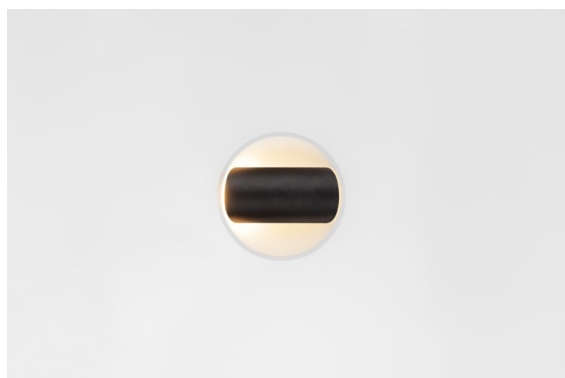

Hollow Recessed Trimless Adjustable 115 1x LED 3000K Medium DE Black Structure - White Structure

Hollow proposes direct light when open and indirect light when closed. But where does the light come from? Lit or dark, there and not there. A symphony of opposites, Hollow is a downlighter that works with you. Adjustable and versatile. For spaces that welcome intrigue and personality.

Specifications

Material	12170147
Light Source Type	LED
LED Type	BRIDGELUX V6 HD G7
LED technology	LED COB
CRI	Min. 90
Colour Temperature	3000K
Lifetime	L80B10 @50,000 Hours
Lamp Included	Yes
Number of Light Sources	1
CIE flux code	92 99 100 100 48
Binning (SDCM)	2
Optic	Lens
Measured beam angle (°)	21.3
Input Voltage	Constant Current Driver Required
Electrical Class	III
IP Rating	20
Glow wire rating (°C)	960
Indoor/Outdoor	Indoor
Application	Ceiling, Wall
Mounting	Recessed
Cut-out size (mm)	ø146
Mounting depth (mm)	70.0
Adjustability	H 360° V 90°
Distance to Lighted Object (m)	0,1
Primary Colour & Primary Finish	Black, Structure
Secondary Colour & Secondary Finish	White, Structure
Gross weight (g)	335.0
Drive current (mA)	350 500
Min. forward voltage (Vf)	14,8 15,2
Max. forward voltage (Vf)	18,0 18,6
Connected load (W)	5,7 8,5
Luminous flux per lamp (lm)	351 474
Efficacy (lm/W)	62 56
Glare rating	13 14