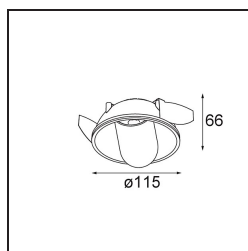

Date
Customer
Project
Type

Hollow Recessed Trimless Adjustable 115 1x LED 3000K Medium DE Black Structure - Black Structure

Hollow proposes direct light when open and indirect light when closed. But where does the light come from? Lit or dark, there and not there. A symphony of opposites, Hollow is a downlighter that works with you. Adjustable and versatile. For spaces that welcome intrigue and personality.

Specifications

Material	12170156
Light Source Type	LED
LED Type	BRIDGELUX V6 HD G7
LED technology	LED COB
CRI	Min. 90
Colour Temperature	3000K
Lifetime	L80B10 @50,000 Hours
Lamp Included	Yes
Number of Light Sources	1
CIE flux code	92 99 100 100 48
Binning (SDCM)	2
Optic	Lens
Measured beam angle (°)	21.3
Input Voltage	Constant Current Driver Required
Electrical Class	III
IP Rating	20
Glow wire rating (°C)	960
Indoor/Outdoor	Indoor
Application	Ceiling, Wall
Mounting	Recessed
Cut-out size (mm)	ø146
Mounting depth (mm)	70.0
Adjustability	H 360° V 90°
Distance to Lighted Object (m)	0,1
Primary Colour & Primary Finish	Black, Structure
Secondary Colour & Secondary Finish	Black, Structure
Gross weight (g)	335.0
Drive current (mA)	350 500
Min. forward voltage (Vf)	14,8 15,2
Max. forward voltage (Vf)	18,0 18,6
Connected load (W)	5,7 8,5
Luminous flux per lamp (lm)	351 474
Efficacy (lm/W)	62 56
Glare rating	13 14