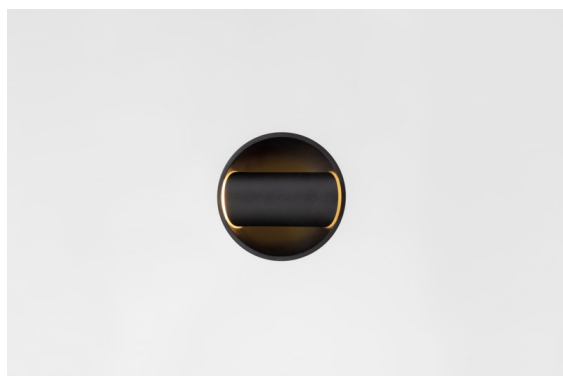

Date
Customer
Project
Type

Hollow Recessed Trimless Adjustable 115 1x LED 3000K Medium DE Black Structure - Black Structure

Hollow proposes direct light when open and indirect light when closed. But where does the light come from? Lit or dark, there and not there. A symphony of opposites, Hollow is a downlighter that works with you. Adjustable and versatile. For spaces that welcome intrigue and personality.

Specifications

Material	12170156
Light Source Type	LED
LED Type	BRIDGELUX V6 HD G7
LED technology	LED COB
CRI	Min. 90
Colour Temperature	3000K
Lifetime	L80B10 @50,000 Hours
Lamp Included	Yes
Number of Light Sources	1
CIE flux code	92 99 100 100 48
Binning (SDCM)	2
Optic	Lens
Measured beam angle (°)	21.3
Input Voltage	Constant Current Driver Required
Electrical Class	III
IP Rating	20
Glow wire rating (°C)	960
Indoor/Outdoor	Indoor
Application	Ceiling, Wall
Mounting	Recessed
Cut-out size (mm)	ø146
Mounting depth (mm)	70.0
Adjustability	H 360° V 90°
Distance to Lighted Object (m)	0,1
Primary Colour & Primary Finish	Black, Structure
Secondary Colour & Secondary Finish	Black, Structure
Gross weight (g)	335.0
Drive current (mA)	350 500
Min. forward voltage (Vf)	14,8 15,2
Max. forward voltage (Vf)	18,0 18,6
Connected load (W)	5,7 8,5
Luminous flux per lamp (lm)	351 474
Efficacy (lm/W)	62 56
Glare rating	13 14