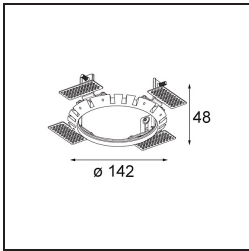

Specifications

Material	12170156
Light Source Type	LED
LED Type	BRIDGELUX V6 HD G7
LED technology	LED COB
CRI	Min. 90
Colour Temperature	3000K
Lifetime	L80B10 @50,000 Hours
Lamp Included	Yes
Number of Light Sources	1
CIE flux code	92 99 100 100 48
Binning (SDCM)	2
Optic	Lens
Measured beam angle (°)	21.3
Input Voltage	Constant Current Driver Required
Electrical Class	III
IP Rating	20
Glow wire rating (°C)	960
Indoor/Outdoor	Indoor
Application	Ceiling, Wall
Mounting	Recessed
Cut-out size (mm)	ø146
Mounting depth (mm)	70.0
Adjustability	H 360° V 90°
Distance to Lighted Object (m)	0,1
Primary Colour & Primary Finish	Black, Structure
Secondary Colour & Secondary Finish	Black, Structure
Gross weight (g)	335.0
Drive current (mA)	350 500
Min. forward voltage (Vf)	14,8 15,2
Max. forward voltage (Vf)	18,0 18,6
Connected load (W)	5,7 8,5
Luminous flux per lamp (lm)	351 474
Efficacy (lm/W)	62 56
Glare rating	13 14

TM30 & CRI diagram

Light distribution & beam diagram

Diagrams

Installation Accessories

10889830 Installation Housing 192x190x130

12292830 Gypsum Fibreboard 190x190

14204030 Ring Recessed Trimless 146 1x

Choose a required accessory