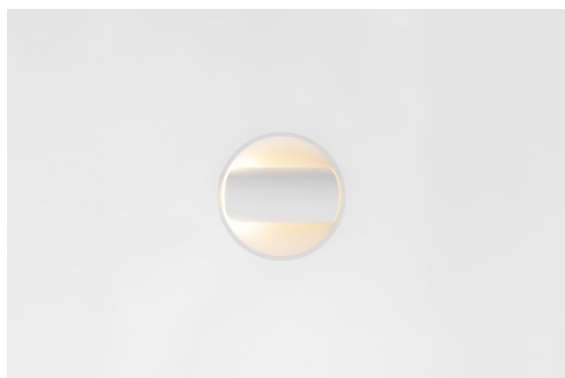

Hollow Recessed Trimless Adjustable 115 1x LED 3000K Medium DE White Structure - White Structure

Hollow proposes direct light when open and indirect light when closed. But where does the light come from? Lit or dark, there and not there. A symphony of opposites, Hollow is a downlighter that works with you. Adjustable and versatile. For spaces that welcome intrigue and personality.

Specifications

Material	12170109
Light Source Type	LED
LED Type	BRIDGELUX V6 HD G7
LED technology	LED COB
CRI	Min. 90
Colour Temperature	3000K
Lifetime	L80B10 @50,000 Hours
Lamp Included	Yes
Number of Light Sources	1
CIE flux code	92 99 100 100 48
Binning (SDCM)	2
Optic	Lens
Measured beam angle (°)	21.0
Input Voltage	Constant Current Driver Required
Electrical Class	III
IP Rating	20
Glow wire rating (°C)	960
Indoor/Outdoor	Indoor
Application	Ceiling, Wall
Mounting	Recessed
Cut-out size (mm)	ø146
Mounting depth (mm)	70.0
Adjustability	H 360° V 90°
Distance to Lighted Object (m)	0,1
Primary Colour & Primary Finish	White, Structure
Secondary Colour & Secondary Finish	White, Structure
Gross weight (g)	335.0
Drive current (mA)	350 500
Min. forward voltage (Vf)	14,8 15,2
Max. forward voltage (Vf)	18,0 18,6
Connected load (W)	5,7 8,5
Luminous flux per lamp (lm)	353 476
Efficacy (lm/W)	62 56
Glare rating	13 14