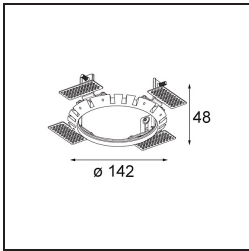

Specifications

Material	12170109
Light Source Type	LED
LED Type	BRIDGELUX V6 HD G7
LED technology	LED COB
CRI	Min. 90
Colour Temperature	3000K
Lifetime	L80B10 @50,000 Hours
Lamp Included	Yes
Number of Light Sources	1
CIE flux code	92 99 100 100 48
Binning (SDCM)	2
Optic	Lens
Measured beam angle (°)	21.0
Input Voltage	Constant Current Driver Required
Electrical Class	III
IP Rating	20
Glow wire rating (°C)	960
Indoor/Outdoor	Indoor
Application	Ceiling, Wall
Mounting	Recessed
Cut-out size (mm)	ø146
Mounting depth (mm)	70.0
Adjustability	H 360° V 90°
Distance to Lighted Object (m)	0,1
Primary Colour & Primary Finish	White, Structure
Secondary Colour & Secondary Finish	White, Structure
Gross weight (g)	335.0
Drive current (mA)	350 500
Min. forward voltage (Vf)	14,8 15,2
Max. forward voltage (Vf)	18,0 18,6
Connected load (W)	5,7 8,5
Luminous flux per lamp (lm)	353 476
Efficacy (lm/W)	62 56
Glare rating	13 14

TM30 & CRI diagram

Light distribution & beam diagram

Diagrams

Installation Accessories

10889830 Installation Housing 192x190x130

12292830 Gypsum Fibreboard 190x190

14204030 Ring Recessed Trimless 146 1x

Choose a required accessory