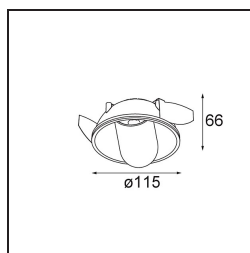

Date
Customer
Project
Type

Hollow Recessed Trimless Adjustable 115 1x LED 3000K Medium DE White Structure - White Structure

Hollow proposes direct light when open and indirect light when closed. But where does the light come from? Lit or dark, there and not there. A symphony of opposites, Hollow is a downlighter that works with you. Adjustable and versatile. For spaces that welcome intrigue and personality.

Specifications

Material	12170109
Light Source Type	LED
LED Type	BRIDGELUX V6 HD G7
LED technology	LED COB
CRI	Min. 90
Colour Temperature	3000K
Lifetime	L80B10 @50,000 Hours
Lamp Included	Yes
Number of Light Sources	1
CIE flux code	92 99 100 100 48
Binning (SDCM)	2
Optic	Lens
Measured beam angle (°)	21.0
Input Voltage	Constant Current Driver Required
Electrical Class	III
IP Rating	20
Glow wire rating (°C)	960
Indoor/Outdoor	Indoor
Application	Ceiling, Wall
Mounting	Recessed
Cut-out size (mm)	ø146
Mounting depth (mm)	70.0
Adjustability	H 360° V 90°
Distance to Lighted Object (m)	0,1
Primary Colour & Primary Finish	White, Structure
Secondary Colour & Secondary Finish	White, Structure
Gross weight (g)	335.0
Drive current (mA)	350 500
Min. forward voltage (Vf)	14,8 15,2
Max. forward voltage (Vf)	18,0 18,6
Connected load (W)	5,7 8,5
Luminous flux per lamp (lm)	353 476
Efficacy (lm/W)	62 56
Glare rating	13 14

TM30 & CRI diagram

Light distribution & beam diagram

Diagrams

Installation Accessories

10889830 Installation Housing 192x190x130

12292830 Gypsum Fibreboard 190x190

14204030 Ring Recessed Trimless 146 1x

Choose a required accessory