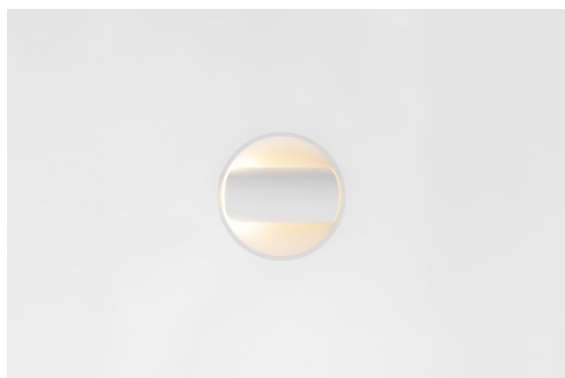

Date
Customer
Project
Type

Hollow Recessed Trimless Adjustable 115 1x LED 3000K Medium DE White Structure - White Structure

Hollow proposes direct light when open and indirect light when closed. But where does the light come from? Lit or dark, there and not there. A symphony of opposites, Hollow is a downlighter that works with you. Adjustable and versatile. For spaces that welcome intrigue and personality.

Specifications

Material	12170109
Light Source Type	LED
LED Type	BRIDGELUX V6 HD G7
LED technology	LED COB
CRI	Min. 90
Colour Temperature	3000K
Lifetime	L80B10 @50,000 Hours
Lamp Included	Yes
Number of Light Sources	1
CIE flux code	92 99 100 100 48
Binning (SDCM)	2
Optic	Lens
Measured beam angle (°)	21.0
Input Voltage	Constant Current Driver Required
Electrical Class	III
IP Rating	20
Glow wire rating (°C)	960
Indoor/Outdoor	Indoor
Application	Ceiling, Wall
Mounting	Recessed
Cut-out size (mm)	ø146
Mounting depth (mm)	70.0
Adjustability	H 360° V 90°
Distance to Lighted Object (m)	0,1
Primary Colour & Primary Finish	White, Structure
Secondary Colour & Secondary Finish	White, Structure
Gross weight (g)	335.0
Drive current (mA)	350 500
Min. forward voltage (Vf)	14,8 15,2
Max. forward voltage (Vf)	18,0 18,6
Connected load (W)	5,7 8,5
Luminous flux per lamp (lm)	353 476
Efficacy (lm/W)	62 56
Glare rating	13 14