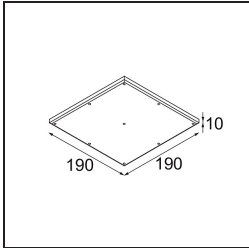

Specifications

Material	12170109
Light Source Type	LED
LED Type	BRIDGELUX V6 HD G7
LED technology	LED COB
CRI	Min. 90
Colour Temperature	3000K
Lifetime	L80B10 @50,000 Hours
Lamp Included	Yes
Number of Light Sources	1
CIE flux code	92 99 100 100 48
Binning (SDCM)	2
Optic	Lens
Measured beam angle (°)	21.0
Input Voltage	Constant Current Driver Required
Electrical Class	III
IP Rating	20
Glow wire rating (°C)	960
Indoor/Outdoor	Indoor
Application	Ceiling, Wall
Mounting	Recessed
Cut-out size (mm)	ø146
Mounting depth (mm)	70.0
Adjustability	H 360° V 90°
Distance to Lighted Object (m)	0,1
Primary Colour & Primary Finish	White, Structure
Secondary Colour & Secondary Finish	White, Structure
Gross weight (g)	335.0
Drive current (mA)	350 500
Min. forward voltage (Vf)	14,8 15,2
Max. forward voltage (Vf)	18,0 18,6
Connected load (W)	5,7 8,5
Luminous flux per lamp (lm)	353 476
Efficacy (lm/W)	62 56
Glare rating	13 14

TM30 & CRI diagram

Light distribution & beam diagram

Diagrams

Installation Accessories

10889830 Installation Housing 192x190x130

12292830 Gypsum Fibreboard 190x190

14204030 Ring Recessed Trimless 146 1x

Choose a required accessory