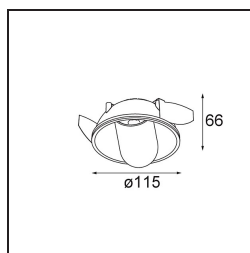

Hollow Recessed Trimless Adjustable 115 1x LED 3000K Medium DE White Structure - White Structure

Hollow proposes direct light when open and indirect light when closed. But where does the light come from? Lit or dark, there and not there. A symphony of opposites, Hollow is a downlighter that works with you. Adjustable and versatile. For spaces that welcome intrigue and personality.

Specifications

Material	12170109
Light Source Type	LED
LED Type	BRIDGELUX V6 HD G7
LED technology	LED COB
CRI	Min. 90
Colour Temperature	3000K
Lifetime	L80B10 @50,000 Hours
Lamp Included	Yes
Number of Light Sources	1
CIE flux code	92 99 100 100 48
Binning (SDCM)	2
Optic	Lens
Measured beam angle (°)	21.0
Input Voltage	Constant Current Driver Required
Electrical Class	III
IP Rating	20
Glow wire rating (°C)	960
Indoor/Outdoor	Indoor
Application	Ceiling, Wall
Mounting	Recessed
Cut-out size (mm)	ø146
Mounting depth (mm)	70.0
Adjustability	H 360° V 90°
Distance to Lighted Object (m)	0,1
Primary Colour & Primary Finish	White, Structure
Secondary Colour & Secondary Finish	White, Structure
Gross weight (g)	335.0
Drive current (mA)	350 500
Min. forward voltage (Vf)	14,8 15,2
Max. forward voltage (Vf)	18,0 18,6
Connected load (W)	5,7 8,5
Luminous flux per lamp (lm)	353 476
Efficacy (lm/W)	62 56
Glare rating	13 14

TM30 & CRI diagram

Light distribution & beam diagram

Diagrams

Installation Accessories

10889830 Installation Housing 192x190x130

12292830 Gypsum Fibreboard 190x190

14204030 Ring Recessed Trimless 146 1x

Choose a required accessory