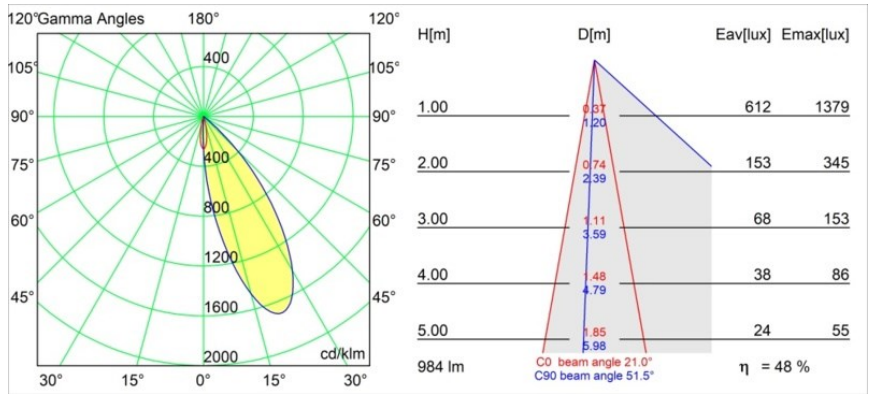

Light distribution & beam diagram