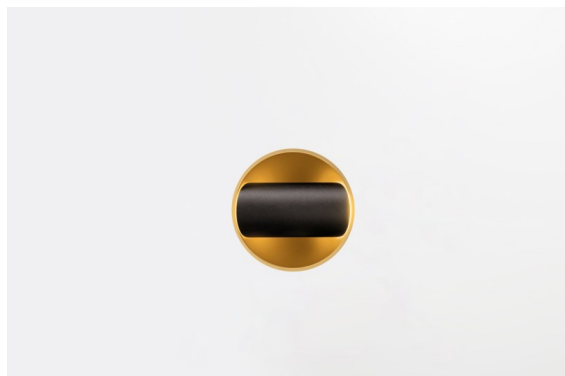

Date
Customer
Project
Type

Hollow Recessed Trimless Adjustable 115 1x LED 3000K Medium DE Black Structure - Gold Matt

Hollow proposes direct light when open and indirect light when closed. But where does the light come from? Lit or dark, there and not there. A symphony of opposites, Hollow is a downlighter that works with you. Adjustable and versatile. For spaces that welcome intrigue and personality.

Specifications

Material	12170132
Light Source Type	LED
LED Type	BRIDGELUX V6 HD G7
LED technology	LED COB
CRI	Min. 90
Colour Temperature	3000K
Lifetime	L80B10 @50,000 Hours
Lamp Included	Yes
Number of Light Sources	1
CIE flux code	92 99 100 100 48
Binning (SDCM)	2
Optic	Lens
Measured beam angle (°)	21.3
Input Voltage	Constant Current Driver Required
Electrical Class	III
IP Rating	20
Glow wire rating (°C)	960
Indoor/Outdoor	Indoor
Application	Ceiling, Wall
Mounting	Recessed
Cut-out size (mm)	ø146
Mounting depth (mm)	70.0
Adjustability	H 360° V 90°
Distance to Lighted Object (m)	0,1
Primary Colour & Primary Finish	Black, Structure
Secondary Colour & Secondary Finish	Gold, Matt
Gross weight (g)	335.0
Drive current (mA)	350 500
Min. forward voltage (Vf)	14,8 15,2
Max. forward voltage (Vf)	18,0 18,6
Connected load (W)	5,7 8,5
Luminous flux per lamp (lm)	351 474
Efficacy (lm/W)	62 56
Glare rating	13 14