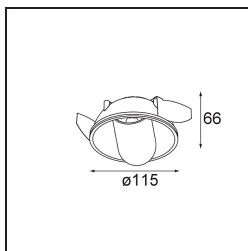

Date
Customer
Project
Type

Hollow Recessed Trimless Adjustable 115 1x LED 3000K Medium DE Black Structure - Gold Matt

Hollow proposes direct light when open and indirect light when closed. But where does the light come from? Lit or dark, there and not there. A symphony of opposites, Hollow is a downlighter that works with you. Adjustable and versatile. For spaces that welcome intrigue and personality.

Specifications

Material	12170132
Light Source Type	LED
LED Type	BRIDGELUX V6 HD G7
LED technology	LED COB
CRI	Min. 90
Colour Temperature	3000K
Lifetime	L80B10 @50,000 Hours
Lamp Included	Yes
Number of Light Sources	1
CIE flux code	92 99 100 100 48
Binning (SDCM)	2
Optic	Lens
Measured beam angle (°)	21.3
Input Voltage	Constant Current Driver Required
Electrical Class	III
IP Rating	20
Glow wire rating (°C)	960
Indoor/Outdoor	Indoor
Application	Ceiling, Wall
Mounting	Recessed
Cut-out size (mm)	ø146
Mounting depth (mm)	70.0
Adjustability	H 360° V 90°
Distance to Lighted Object (m)	0,1
Primary Colour & Primary Finish	Black, Structure
Secondary Colour & Secondary Finish	Gold, Matt
Gross weight (g)	335.0
Drive current (mA)	350 500
Min. forward voltage (Vf)	14,8 15,2
Max. forward voltage (Vf)	18,0 18,6
Connected load (W)	5,7 8,5
Luminous flux per lamp (lm)	351 474
Efficacy (lm/W)	62 56
Glare rating	13 14