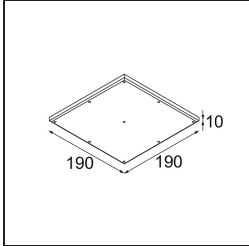

12292830 Gypsum Fibreboard 190x190