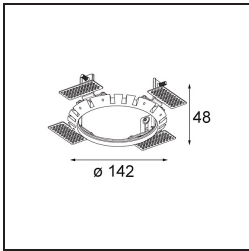

14204030 Ring Recessed Trimless 146 1x

Choose a required accessory