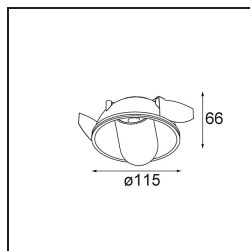

### Specifications

|                                     |                                  |
|-------------------------------------|----------------------------------|
| Material                            | 12170056                         |
| Light Source Type                   | LED                              |
| LED Type                            | BRIDGELUX V6 HD G7               |
| LED technology                      | LED COB                          |
| CRI                                 | Min. 90                          |
| Colour Temperature                  | 2700K                            |
| Lifetime                            | L80B10 @50,000 Hours             |
| Lamp Included                       | Yes                              |
| Number of Light Sources             | 1                                |
| CIE flux code                       | 92 99 100 100 48                 |
| Binning (SDCM)                      | 2                                |
| Optic                               | Lens                             |
| Measured beam angle (°)             | 21.3                             |
| Input Voltage                       | Constant Current Driver Required |
| Electrical Class                    | III                              |
| IP Rating                           | 20                               |
| Glow wire rating (°C)               | 960                              |
| Indoor/Outdoor                      | Indoor                           |
| Application                         | Ceiling, Wall                    |
| Mounting                            | Recessed                         |
| Cut-out size (mm)                   | ø146                             |
| Mounting depth (mm)                 | 70.0                             |
| Adjustability                       | H 360° V 90°                     |
| Distance to Lighted Object (m)      | 0,1                              |
| Primary Colour & Primary Finish     | Black, Structure                 |
| Secondary Colour & Secondary Finish | Black, Structure                 |
| Gross weight (g)                    | 335.0                            |
| Drive current (mA)                  | 350      500                     |
| Min. forward voltage (Vf)           | 14,8      15,2                   |
| Max. forward voltage (Vf)           | 18,0      18,6                   |
| Connected load (W)                  | 5,7      8,5                     |
| Luminous flux per lamp (lm)         | 344      464                     |
| Efficacy (lm/W)                     | 60      55                       |
| Glare rating                        | 13      14                       |