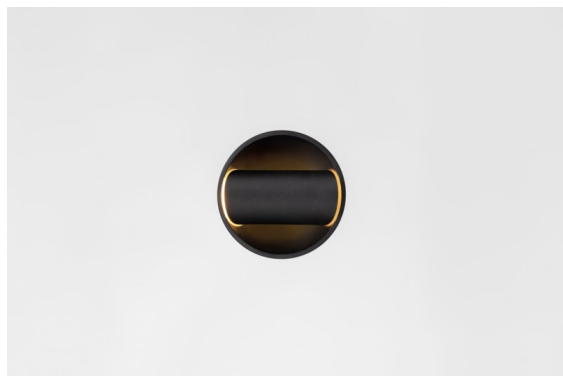

|          |
|----------|
| Date     |
| Customer |
| Project  |
| Type     |

*Hollow Recessed Trimless Adjustable 115 1x LED 2700K Medium DE Black Structure - Black Structure*

Hollow proposes direct light when open and indirect light when closed. But where does the light come from? Lit or dark, there and not there. A symphony of opposites, Hollow is a downlighter that works with you. Adjustable and versatile. For spaces that welcome intrigue and personality.