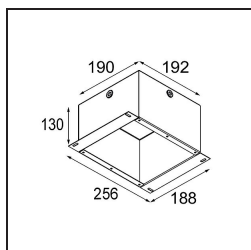

Livello abbagliamento	14	15
-----------------------	----	----

TM30 & CRI diagram

Light distribution & beam diagram

Diagrams

Accessori Installazione

10889830 Installation Housing 192x190x130

12292830 Gypsum Fibreboard 190x190