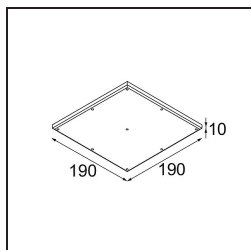

Livello abbagliamento	14	15
-----------------------	----	----

TM30 & CRI diagram

Light distribution & beam diagram

Diagrams

Accessori Installazione

10889830 Installation Housing 192x190x130

12292830 Gypsum Fibreboard 190x190