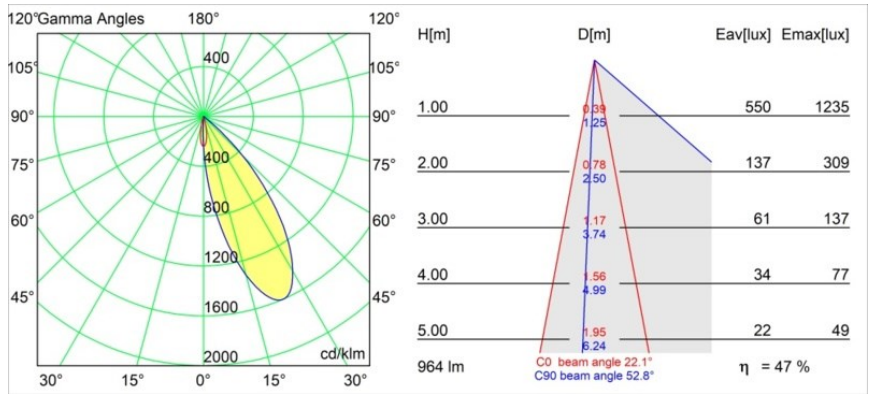

Light distribution & beam diagram