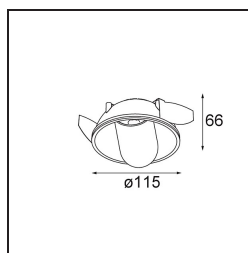

*Hollow Recessed Trimless Adjustable 115 1x LED 2700K Medium DE Gold Matt - Gold Matt*

Hollow proposes direct light when open and indirect light when closed. But where does the light come from? Lit or dark, there and not there. A symphony of opposites, Hollow is a downlighter that works with you. Adjustable and versatile. For spaces that welcome intrigue and personality.

### Specifications

Material	12170087
Light Source Type	LED
LED Type	BRIDGELUX V6 HD G7
LED technology	LED COB
CRI	Min. 90
Colour Temperature	2700K
Lifetime	L80B10 @50,000 Hours
Lamp Included	Yes
Number of Light Sources	1
CIE flux code	91 99 100 100 48
Binning (SDCM)	2
Optic	Lens
Measured beam angle (°)	22.1
Input Voltage	Constant Current Driver Required
Electrical Class	III
IP Rating	20
Glow wire rating (°C)	960
Indoor/Outdoor	Indoor
Application	Ceiling, Wall
Mounting	Recessed
Cut-out size (mm)	ø146
Mounting depth (mm)	70.0
Adjustability	H 360° V 90°
Distance to Lighted Object (m)	0,1
Primary Colour & Primary Finish	Gold, Matt
Secondary Colour & Secondary Finish	Gold, Matt
Gross weight (g)	335.0
Drive current (mA)	350      500
Min. forward voltage (Vf)	14,8      15,2
Max. forward voltage (Vf)	18,0      18,6
Connected load (W)	5,7      8,5
Luminous flux per lamp (lm)	342      461
Efficacy (lm/W)	60      54
Glare rating	14      15