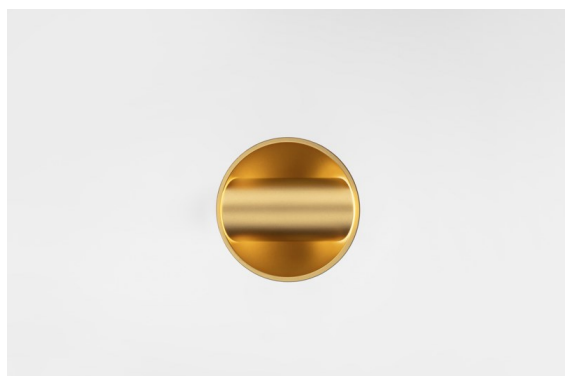

*Hollow Recessed Trimless Adjustable 115 1x LED 2700K Medium DE Gold Matt - Gold Matt*

Hollow proposes direct light when open and indirect light when closed. But where does the light come from? Lit or dark, there and not there. A symphony of opposites, Hollow is a downlighter that works with you. Adjustable and versatile. For spaces that welcome intrigue and personality.

### Specifications

Material	12170087
Light Source Type	LED
LED Type	BRIDGELUX V6 HD G7
LED technology	LED COB
CRI	Min. 90
Colour Temperature	2700K
Lifetime	L80B10 @50,000 Hours
Lamp Included	Yes
Number of Light Sources	1
CIE flux code	91 99 100 100 48
Binning (SDCM)	2
Optic	Lens
Measured beam angle (°)	22.1
Input Voltage	Constant Current Driver Required
Electrical Class	III
IP Rating	20
Glow wire rating (°C)	960
Indoor/Outdoor	Indoor
Application	Ceiling, Wall
Mounting	Recessed
Cut-out size (mm)	ø146
Mounting depth (mm)	70.0
Adjustability	H 360° V 90°
Distance to Lighted Object (m)	0,1
Primary Colour & Primary Finish	Gold, Matt
Secondary Colour & Secondary Finish	Gold, Matt
Gross weight (g)	335.0
Drive current (mA)	350      500
Min. forward voltage (Vf)	14,8      15,2
Max. forward voltage (Vf)	18,0      18,6
Connected load (W)	5,7      8,5
Luminous flux per lamp (lm)	342      461
Efficacy (lm/W)	60      54
Glare rating	14      15