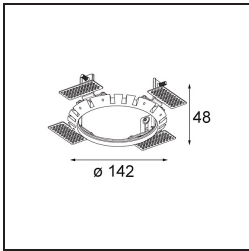

Specifications

Material	12170032
Light Source Type	LED
LED Type	BRIDGELUX V6 HD G7
LED technology	LED COB
CRI	Min. 90
Colour Temperature	2700K
Lifetime	L80B10 @50,000 Hours
Lamp Included	Yes
Number of Light Sources	1
CIE flux code	92 99 100 100 48
Binning (SDCM)	2
Optic	Lens
Measured beam angle (°)	21.3
Input Voltage	Constant Current Driver Required
Electrical Class	III
IP Rating	20
Glow wire rating (°C)	960
Indoor/Outdoor	Indoor
Application	Ceiling, Wall
Mounting	Recessed
Cut-out size (mm)	ø146
Mounting depth (mm)	70.0
Adjustability	H 360° V 90°
Distance to Lighted Object (m)	0,1
Primary Colour & Primary Finish	Black, Structure
Secondary Colour & Secondary Finish	Gold, Matt
Gross weight (g)	335.0
Drive current (mA)	350 500
Min. forward voltage (Vf)	14,8 15,2
Max. forward voltage (Vf)	18,0 18,6
Connected load (W)	5,7 8,5
Luminous flux per lamp (lm)	344 464
Efficacy (lm/W)	60 55
Glare rating	13 14

TM30 & CRI diagram

Light distribution & beam diagram

Diagrams

Installation Accessories

10889830 Installation Housing 192x190x130

12292830 Gypsum Fibreboard 190x190

14204030 Ring Recessed Trimless 146 1x

Choose a required accessory