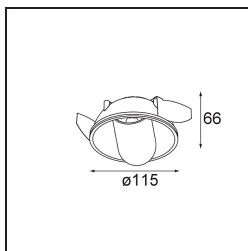

Date
Customer
Project
Type

Hollow Recessed Trimless Adjustable 115 1x LED 2700K Medium DE Black Structure - Gold Matt

Hollow proposes direct light when open and indirect light when closed. But where does the light come from? Lit or dark, there and not there. A symphony of opposites, Hollow is a downlighter that works with you. Adjustable and versatile. For spaces that welcome intrigue and personality.

Specifications

Material	12170032
Light Source Type	LED
LED Type	BRIDGELUX V6 HD G7
LED technology	LED COB
CRI	Min. 90
Colour Temperature	2700K
Lifetime	L80B10 @50,000 Hours
Lamp Included	Yes
Number of Light Sources	1
CIE flux code	92 99 100 100 48
Binning (SDCM)	2
Optic	Lens
Measured beam angle (°)	21.3
Input Voltage	Constant Current Driver Required
Electrical Class	III
IP Rating	20
Glow wire rating (°C)	960
Indoor/Outdoor	Indoor
Application	Ceiling, Wall
Mounting	Recessed
Cut-out size (mm)	ø146
Mounting depth (mm)	70.0
Adjustability	H 360° V 90°
Distance to Lighted Object (m)	0,1
Primary Colour & Primary Finish	Black, Structure
Secondary Colour & Secondary Finish	Gold, Matt
Gross weight (g)	335.0
Drive current (mA)	350 500
Min. forward voltage (Vf)	14,8 15,2
Max. forward voltage (Vf)	18,0 18,6
Connected load (W)	5,7 8,5
Luminous flux per lamp (lm)	344 464
Efficacy (lm/W)	60 55
Glare rating	13 14