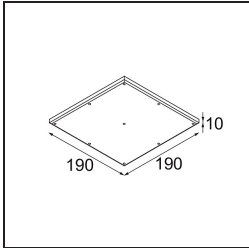

Specifications

Material	12170032
Light Source Type	LED
LED Type	BRIDGELUX V6 HD G7
LED technology	LED COB
CRI	Min. 90
Colour Temperature	2700K
Lifetime	L80B10 @50,000 Hours
Lamp Included	Yes
Number of Light Sources	1
CIE flux code	92 99 100 100 48
Binning (SDCM)	2
Optic	Lens
Measured beam angle (°)	21.3
Input Voltage	Constant Current Driver Required
Electrical Class	III
IP Rating	20
Glow wire rating (°C)	960
Indoor/Outdoor	Indoor
Application	Ceiling, Wall
Mounting	Recessed
Cut-out size (mm)	ø146
Mounting depth (mm)	70.0
Adjustability	H 360° V 90°
Distance to Lighted Object (m)	0,1
Primary Colour & Primary Finish	Black, Structure
Secondary Colour & Secondary Finish	Gold, Matt
Gross weight (g)	335.0
Drive current (mA)	350 500
Min. forward voltage (Vf)	14,8 15,2
Max. forward voltage (Vf)	18,0 18,6
Connected load (W)	5,7 8,5
Luminous flux per lamp (lm)	344 464
Efficacy (lm/W)	60 55
Glare rating	13 14

TM30 & CRI diagram

Light distribution & beam diagram

Diagrams

Installation Accessories

10889830 Installation Housing 192x190x130

12292830 Gypsum Fibreboard 190x190

14204030 Ring Recessed Trimless 146 1x

Choose a required accessory