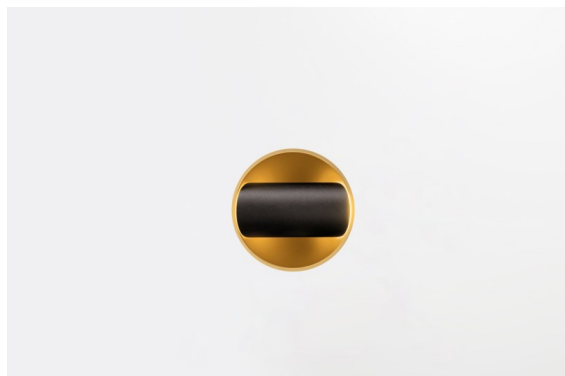

Date
Customer
Project
Type

Hollow Recessed Trimless Adjustable 115 1x LED 2700K Medium DE Black Structure - Gold Matt

Hollow proposes direct light when open and indirect light when closed. But where does the light come from? Lit or dark, there and not there. A symphony of opposites, Hollow is a downlighter that works with you. Adjustable and versatile. For spaces that welcome intrigue and personality.

Specifications

Material	12170032
Light Source Type	LED
LED Type	BRIDGELUX V6 HD G7
LED technology	LED COB
CRI	Min. 90
Colour Temperature	2700K
Lifetime	L80B10 @50,000 Hours
Lamp Included	Yes
Number of Light Sources	1
CIE flux code	92 99 100 100 48
Binning (SDCM)	2
Optic	Lens
Measured beam angle (°)	21.3
Input Voltage	Constant Current Driver Required
Electrical Class	III
IP Rating	20
Glow wire rating (°C)	960
Indoor/Outdoor	Indoor
Application	Ceiling, Wall
Mounting	Recessed
Cut-out size (mm)	ø146
Mounting depth (mm)	70.0
Adjustability	H 360° V 90°
Distance to Lighted Object (m)	0,1
Primary Colour & Primary Finish	Black, Structure
Secondary Colour & Secondary Finish	Gold, Matt
Gross weight (g)	335.0
Drive current (mA)	350 500
Min. forward voltage (Vf)	14,8 15,2
Max. forward voltage (Vf)	18,0 18,6
Connected load (W)	5,7 8,5
Luminous flux per lamp (lm)	344 464
Efficacy (lm/W)	60 55
Glare rating	13 14