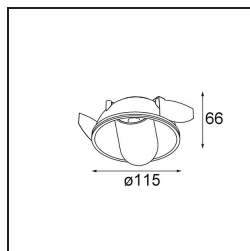

Date
Customer
Project
Type

Hollow Recessed Trimless Adjustable 115 1x LED 2700K Medium DE Black Structure - Gold Matt

Hollow proposes direct light when open and indirect light when closed. But where does the light come from? Lit or dark, there and not there. A symphony of opposites, Hollow is a downlighter that works with you. Adjustable and versatile. For spaces that welcome intrigue and personality.

Specifications

Material	12170032
Light Source Type	LED
LED Type	BRIDGELUX V6 HD G7
LED technology	LED COB
CRI	Min. 90
Colour Temperature	2700K
Lifetime	L80B10 @50,000 Hours
Lamp Included	Yes
Number of Light Sources	1
CIE flux code	92 99 100 100 48
Binning (SDCM)	2
Optic	Lens
Measured beam angle (°)	21.3
Input Voltage	Constant Current Driver Required
Electrical Class	III
IP Rating	20
Glow wire rating (°C)	960
Indoor/Outdoor	Indoor
Application	Ceiling, Wall
Mounting	Recessed
Cut-out size (mm)	146
Mounting depth (mm)	70.0
Adjustability	H 360° V 90°
Distance to Lighted Object (m)	0,1
Primary Colour & Primary Finish	Black, Structure
Secondary Colour & Secondary Finish	Gold, Matt
Gross weight (g)	335.0
Drive current (mA)	350 500
Min. forward voltage (Vf)	14,8 15,2
Max. forward voltage (Vf)	18,0 18,6
Connected load (W)	5,7 8,5
Delivered lumens (lm)	344 464
Efficacy (lm/W)	60 55
Glare rating	13 14

TM30 & CRI diagram

Light distribution & beam diagram

Diagrams

Installation Accessories

10889830 Installation Housing 192x190x130

12292830 Gypsum Fibreboard 190x190

14204030 Ring Recessed Trimless 146 1x

Choose a required accessory