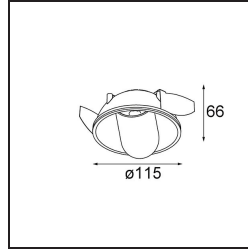

Date
Customer
Project
Type

Hollow Recessed Trimless Adjustable 115 1x LED 2700K Medium DE Black Structure - Gold Matt

Hollow proposes direct light when open and indirect light when closed. But where does the light come from? Lit or dark, there and not there. A symphony of opposites, Hollow is a downlighter that works with you. Adjustable and versatile. For spaces that welcome intrigue and personality.

Specifications

Material	12170032
Light Source Type	LED
LED Type	BRIDGELUX V6 HD G7
LED technology	LED COB
CRI	Min. 90
Colour Temperature	2700K
Lifetime	L80B20 @50,000 Hours
Lamp Included	Yes
Number of Light Sources	1
CIE flux code	92 99 100 100 48
Binning (SDCM)	2
Optic	Lens
Measured beam angle (°)	21.3
Input Voltage	Constant Current Driver Required
Electrical Class	III
IP Rating	20
Glow wire rating (°C)	960
Indoor/Outdoor	Indoor
Application	Ceiling, Wall
Mounting	Recessed
Cut-out size (mm)	146
Mounting depth (mm)	70.0
Adjustability	H 360° V 90°
Distance to Lighted Object (m)	0,1
Primary Colour & Primary Finish	Black, Structure
Secondary Colour & Secondary Finish	Gold, Matt
Gross weight (g)	335.0
Drive current (mA)	350 500
Min. forward voltage (Vf)	14,8 15,2
Max. forward voltage (Vf)	18,0 18,6
Connected load (W)	5,7 8,5
Delivered lumens (lm)	344 464
Efficacy (lm/W)	60 55
Glare rating	13 14