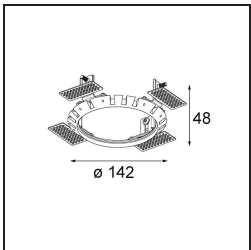

Specifications

Material	12170032
Light Source Type	LED
LED Type	BRIDGELUX V6 HD G7
LED technology	LED COB
CRI	Min. 90
Colour Temperature	2700K
Lifetime	L80B10 @50,000 Hours
Lamp Included	Yes
Number of Light Sources	1
CIE flux code	92 99 100 100 48
Binning (SDCM)	2
Optic	Lens
Measured beam angle (°)	21.3
Input Voltage	Constant Current Driver Required
Electrical Class	III
IP Rating	20
Glow wire rating (°C)	960
Indoor/Outdoor	Indoor
Application	Ceiling, Wall
Mounting	Recessed
Cut-out size (mm)	146
Mounting depth (mm)	70.0
Adjustability	H 360° V 90°
Distance to Lighted Object (m)	0,1
Primary Colour & Primary Finish	Black, Structure
Secondary Colour & Secondary Finish	Gold, Matt
Gross weight (g)	335.0
Drive current (mA)	350 500
Min. forward voltage (Vf)	14,8 15,2
Max. forward voltage (Vf)	18,0 18,6
Connected load (W)	5,7 8,5
Delivered lumens (lm)	344 464
Efficacy (lm/W)	60 55
Glare rating	13 14

TM30 & CRI diagram

Light distribution & beam diagram

Diagrams

Installation Accessories

10889830 Installation Housing 192x190x130

12292830 Gypsum Fibreboard 190x190

14204030 Ring Recessed Trimless 146 1x

Choose a required accessory