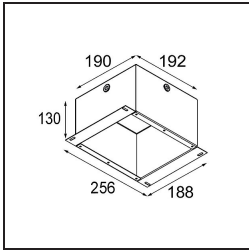

Specifications

Material	12170032
Light Source Type	LED
LED Type	BRIDGELUX V6 HD G7
LED technology	LED COB
CRI	Min. 90
Colour Temperature	2700K
Lifetime	L80B20 @50,000 Hours
Lamp Included	Yes
Number of Light Sources	1
CIE flux code	92 99 100 100 48
Binning (SDCM)	2
Optic	Lens
Measured beam angle (°)	21.3
Input Voltage	Constant Current Driver Required
Electrical Class	III
IP Rating	20
Glow wire rating (°C)	960
Indoor/Outdoor	Indoor
Application	Ceiling, Wall
Mounting	Recessed
Cut-out size (mm)	146
Mounting depth (mm)	70.0
Adjustability	H 360° V 90°
Distance to Lighted Object (m)	0,1
Primary Colour & Primary Finish	Black, Structure
Secondary Colour & Secondary Finish	Gold, Matt
Gross weight (g)	335.0
Drive current (mA)	350 500
Min. forward voltage (Vf)	14,8 15,2
Max. forward voltage (Vf)	18,0 18,6
Connected load (W)	5,7 8,5
Delivered lumens (lm)	344 464
Efficacy (lm/W)	60 55
Glare rating	13 14

TM30 & CRI diagram

Light distribution & beam diagram

Diagrams

Installation Accessories

10889830 Installation Housing 192x190x130

12292830 Gypsum Fibreboard 190x190

14204030 Ring Recessed Trimless 146 1x

Choose a required accessory