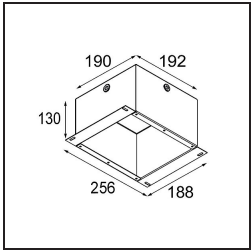

Specifications

Material	12170032
Light Source Type	LED
LED Type	BRIDGELUX V6 HD G7
LED technology	LED COB
CRI	Min. 90
Colour Temperature	2700K
Lifetime	L80B10 @50,000 Hours
Lamp Included	Yes
Number of Light Sources	1
CIE flux code	92 99 100 100 48
Binning (SDCM)	2
Optic	Lens
Measured beam angle (°)	21.3
Input Voltage	Constant Current Driver Required
Electrical Class	III
IP Rating	20
Glow wire rating (°C)	960
Indoor/Outdoor	Indoor
Application	Ceiling, Wall
Mounting	Recessed
Cut-out size (mm)	146
Mounting depth (mm)	70.0
Adjustability	H 360° V 90°
Distance to Lighted Object (m)	0,1
Primary Colour & Primary Finish	Black, Structure
Secondary Colour & Secondary Finish	Gold, Matt
Gross weight (g)	335.0
Drive current (mA)	350 500
Min. forward voltage (Vf)	14,8 15,2
Max. forward voltage (Vf)	18,0 18,6
Connected load (W)	5,7 8,5
Delivered lumens (lm)	344 464
Efficacy (lm/W)	60 55
Glare rating	13 14

TM30 & CRI diagram

Light distribution & beam diagram

Diagrams

Installation Accessories

10889830 Installation Housing 192x190x130

12292830 Gypsum Fibreboard 190x190

14204030 Ring Recessed Trimless 146 1x

Choose a required accessory