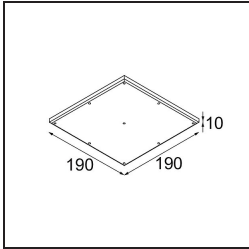

Specifications

Material	12170032
Light Source Type	LED
LED Type	BRIDGELUX V6 HD G7
LED technology	LED COB
CRI	Min. 90
Colour Temperature	2700K
Lifetime	L80B20 @50,000 Hours
Lamp Included	Yes
Number of Light Sources	1
CIE flux code	92 99 100 100 48
Binning (SDCM)	2
Optic	Lens
Measured beam angle (°)	21.3
Input Voltage	Constant Current Driver Required
Electrical Class	III
IP Rating	20
Glow wire rating (°C)	960
Indoor/Outdoor	Indoor
Application	Ceiling, Wall
Mounting	Recessed
Cut-out size (mm)	146
Mounting depth (mm)	70.0
Adjustability	H 360° V 90°
Distance to Lighted Object (m)	0,1
Primary Colour & Primary Finish	Black, Structure
Secondary Colour & Secondary Finish	Gold, Matt
Gross weight (g)	335.0
Drive current (mA)	350 500
Min. forward voltage (Vf)	14,8 15,2
Max. forward voltage (Vf)	18,0 18,6
Connected load (W)	5,7 8,5
Delivered lumens (lm)	344 464
Efficacy (lm/W)	60 55
Glare rating	13 14

TM30 & CRI diagram

Light distribution & beam diagram

Diagrams

Installation Accessories

10889830 Installation Housing 192x190x130

12292830 Gypsum Fibreboard 190x190

14204030 Ring Recessed Trimless 146 1x

Choose a required accessory