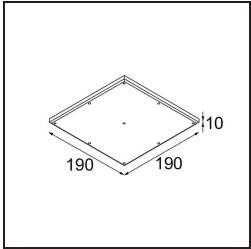

Specifications

Material	12170032
Light Source Type	LED
LED Type	BRIDGELUX V6 HD G7
LED technology	LED COB
CRI	Min. 90
Colour Temperature	2700K
Lifetime	L80B10 @50,000 Hours
Lamp Included	Yes
Number of Light Sources	1
CIE flux code	92 99 100 100 48
Binning (SDCM)	2
Optic	Lens
Measured beam angle (°)	21.3
Input Voltage	Constant Current Driver Required
Electrical Class	III
IP Rating	20
Glow wire rating (°C)	960
Indoor/Outdoor	Indoor
Application	Ceiling, Wall
Mounting	Recessed
Cut-out size (mm)	146
Mounting depth (mm)	70.0
Adjustability	H 360° V 90°
Distance to Lighted Object (m)	0,1
Primary Colour & Primary Finish	Black, Structure
Secondary Colour & Secondary Finish	Gold, Matt
Gross weight (g)	335.0
Drive current (mA)	350 500
Min. forward voltage (Vf)	14,8 15,2
Max. forward voltage (Vf)	18,0 18,6
Connected load (W)	5,7 8,5
Delivered lumens (lm)	344 464
Efficacy (lm/W)	60 55
Glare rating	13 14

TM30 & CRI diagram

Light distribution & beam diagram

Diagrams

Installation Accessories

10889830 Installation Housing 192x190x130

12292830 Gypsum Fibreboard 190x190

14204030 Ring Recessed Trimless 146 1x

Choose a required accessory