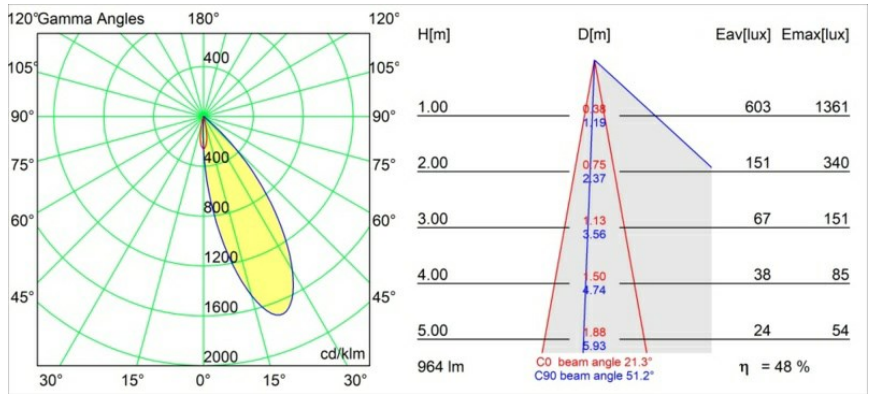

Light distribution & beam diagram