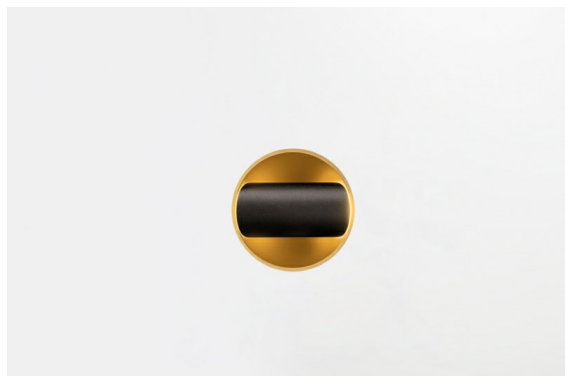

Date
Customer
Project
Type

Hollow Recessed Trimless Adjustable 115 1x LED 2700K Medium DE Black Structure - Gold Matt

Hollow proposes direct light when open and indirect light when closed. But where does the light come from? Lit or dark, there and not there. A symphony of opposites, Hollow is a downlighter that works with you. Adjustable and versatile. For spaces that welcome intrigue and personality.

Specifications

Material	12170032
Light Source Type	LED
LED Type	BRIDGELUX V6 HD G7
LED technology	LED COB
CRI	Min. 90
Colour Temperature	2700K
Lifetime	L80B10 @50,000 Hours
Lamp Included	Yes
Number of Light Sources	1
CIE flux code	92 99 100 100 48
Binning (SDCM)	2
Optic	Lens
Measured beam angle (°)	21.3
Input Voltage	Constant Current Driver Required
Electrical Class	III
IP Rating	20
Glow wire rating (°C)	960
Indoor/Outdoor	Indoor
Application	Ceiling, Wall
Mounting	Recessed
Cut-out size (mm)	146
Mounting depth (mm)	70.0
Adjustability	H 360° V 90°
Distance to Lighted Object (m)	0,1
Primary Colour & Primary Finish	Black, Structure
Secondary Colour & Secondary Finish	Gold, Matt
Gross weight (g)	335.0
Drive current (mA)	350 500
Min. forward voltage (Vf)	14,8 15,2
Max. forward voltage (Vf)	18,0 18,6
Connected load (W)	5,7 8,5
Delivered lumens (lm)	344 464
Efficacy (lm/W)	60 55
Glare rating	13 14