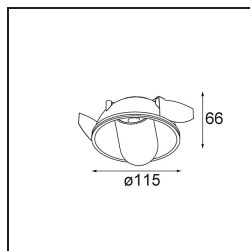

Date
Customer
Project
Type

Hollow Recessed Trimless Adjustable 115 1x LED 2700K Medium DE Black Structure - Gold Matt

Hollow proposes direct light when open and indirect light when closed. But where does the light come from? Lit or dark, there and not there. A symphony of opposites, Hollow is a downlighter that works with you. Adjustable and versatile. For spaces that welcome intrigue and personality.

Specifications

Material	12170032
Light Source Type	LED
LED Type	BRIDGELUX V6 HD G7
LED technology	LED COB
CRI	Min. 90
Colour Temperature	2700K
Lifetime	L80B10 @50,000 Hours
Lamp Included	Yes
Number of Light Sources	1
CIE flux code	92 99 100 100 48
Binning (SDCM)	2
Optic	Lens
Measured beam angle (°)	21.3
Input Voltage	Constant Current Driver Required
Electrical Class	III
IP Rating	20
Glow wire rating (°C)	960
Indoor/Outdoor	Indoor
Application	Ceiling, Wall
Mounting	Recessed
Cut-out size (mm)	ø146
Mounting depth (mm)	70.0
Adjustability	H 360° V 90°
Distance to Lighted Object (m)	0,1
Primary Colour & Primary Finish	Black, Structure
Secondary Colour & Secondary Finish	Gold, Matt
Gross weight (g)	335.0
Drive current (mA)	350 500
Min. forward voltage (Vf)	14,8 15,2
Max. forward voltage (Vf)	18,0 18,6
Connected load (W)	5,7 8,5
Luminous flux per lamp (lm)	344 464
Efficacy (lm/W)	60 55
Glare rating	13 14