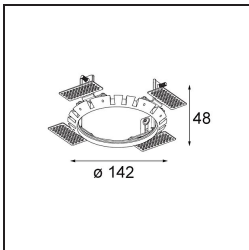

Specifications

Material	12170032
Light Source Type	LED
LED Type	BRIDGELUX V6 HD G7
LED technology	LED COB
CRI	Min. 90
Colour Temperature	2700K
Lifetime	L80B20 @50,000 Hours
Lamp Included	Yes
Number of Light Sources	1
CIE flux code	92 99 100 100 48
Binning (SDCM)	2
Optic	Lens
Measured beam angle (°)	21.3
Input Voltage	Constant Current Driver Required
Electrical Class	III
IP Rating	20
Glow wire rating (°C)	960
Indoor/Outdoor	Indoor
Application	Ceiling, Wall
Mounting	Recessed
Cut-out size (mm)	146
Mounting depth (mm)	70.0
Adjustability	H 360° V 90°
Distance to Lighted Object (m)	0,1
Primary Colour & Primary Finish	Black, Structure
Secondary Colour & Secondary Finish	Gold, Matt
Gross weight (g)	335.0
Drive current (mA)	350 500
Min. forward voltage (Vf)	14,8 15,2
Max. forward voltage (Vf)	18,0 18,6
Connected load (W)	5,7 8,5
Delivered lumens (lm)	344 464
Efficacy (lm/W)	60 55
Glare rating	13 14

TM30 & CRI diagram

Light distribution & beam diagram

Diagrams

Installation Accessories

10889830 Installation Housing 192x190x130

12292830 Gypsum Fibreboard 190x190

14204030 Ring Recessed Trimless 146 1x

Choose a required accessory