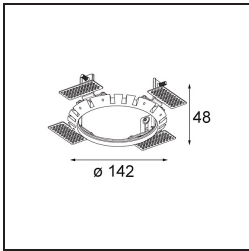

Specifications

Material	12170047
Light Source Type	LED
LED Type	BRIDGELUX V6 HD G7
LED technology	LED COB
CRI	Min. 90
Colour Temperature	2700K
Lifetime	L80B10 @50,000 Hours
Lamp Included	Yes
Number of Light Sources	1
CIE flux code	92 99 100 100 48
Binning (SDCM)	2
Optic	Lens
Measured beam angle (°)	21.3
Input Voltage	Constant Current Driver Required
Electrical Class	III
IP Rating	20
Glow wire rating (°C)	960
Indoor/Outdoor	Indoor
Application	Ceiling, Wall
Mounting	Recessed
Cut-out size (mm)	ø146
Mounting depth (mm)	70.0
Adjustability	H 360° V 90°
Distance to Lighted Object (m)	0,1
Primary Colour & Primary Finish	Black, Structure
Secondary Colour & Secondary Finish	White, Structure
Gross weight (g)	335.0
Drive current (mA)	350 500
Min. forward voltage (Vf)	14,8 15,2
Max. forward voltage (Vf)	18,0 18,6
Connected load (W)	5,7 8,5
Luminous flux per lamp (lm)	344 464
Efficacy (lm/W)	60 55
Glare rating	13 14

TM30 & CRI diagram

Light distribution & beam diagram

Diagrams

Installation Accessories

10889830 Installation Housing 192x190x130

12292830 Gypsum Fibreboard 190x190

14204030 Ring Recessed Trimless 146 1x

Choose a required accessory