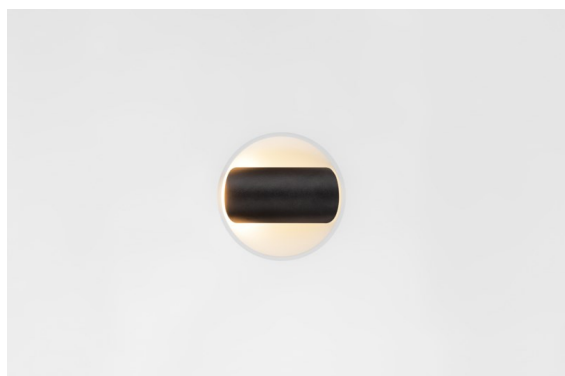

*Hollow Recessed Trimless Adjustable 115 1x LED 2700K Medium DE Black Structure - White Structure*

Hollow proposes direct light when open and indirect light when closed. But where does the light come from? Lit or dark, there and not there. A symphony of opposites, Hollow is a downlighter that works with you. Adjustable and versatile. For spaces that welcome intrigue and personality.

### Specifications

Material	12170047
Light Source Type	LED
LED Type	BRIDGELUX V6 HD G7
LED technology	LED COB
CRI	Min. 90
Colour Temperature	2700K
Lifetime	L80B10 @50,000 Hours
Lamp Included	Yes
Number of Light Sources	1
CIE flux code	92 99 100 100 48
Binning (SDCM)	2
Optic	Lens
Measured beam angle (°)	21.3
Input Voltage	Constant Current Driver Required
Electrical Class	III
IP Rating	20
Glow wire rating (°C)	960
Indoor/Outdoor	Indoor
Application	Ceiling, Wall
Mounting	Recessed
Cut-out size (mm)	ø146
Mounting depth (mm)	70.0
Adjustability	H 360° V 90°
Distance to Lighted Object (m)	0,1
Primary Colour & Primary Finish	Black, Structure
Secondary Colour & Secondary Finish	White, Structure
Gross weight (g)	335.0
Drive current (mA)	350      500
Min. forward voltage (Vf)	14,8      15,2
Max. forward voltage (Vf)	18,0      18,6
Connected load (W)	5,7      8,5
Luminous flux per lamp (lm)	344      464
Efficacy (lm/W)	60      55
Glare rating	13      14