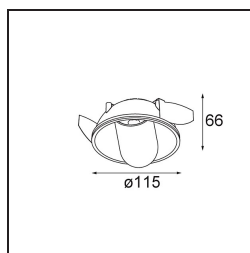

*Hollow Recessed Trimless Adjustable 115 1x LED 2700K Medium DE Black Structure - White Structure*

Hollow proposes direct light when open and indirect light when closed. But where does the light come from? Lit or dark, there and not there. A symphony of opposites, Hollow is a downlighter that works with you. Adjustable and versatile. For spaces that welcome intrigue and personality.

### Specifications

Material	12170047
Light Source Type	LED
LED Type	BRIDGELUX V6 HD G7
LED technology	LED COB
CRI	Min. 90
Colour Temperature	2700K
Lifetime	L80B10 @50,000 Hours
Lamp Included	Yes
Number of Light Sources	1
CIE flux code	92 99 100 100 48
Binning (SDCM)	2
Optic	Lens
Measured beam angle (°)	21.3
Input Voltage	Constant Current Driver Required
Electrical Class	III
IP Rating	20
Glow wire rating (°C)	960
Indoor/Outdoor	Indoor
Application	Ceiling, Wall
Mounting	Recessed
Cut-out size (mm)	ø146
Mounting depth (mm)	70.0
Adjustability	H 360° V 90°
Distance to Lighted Object (m)	0,1
Primary Colour & Primary Finish	Black, Structure
Secondary Colour & Secondary Finish	White, Structure
Gross weight (g)	335.0
Drive current (mA)	350      500
Min. forward voltage (Vf)	14,8      15,2
Max. forward voltage (Vf)	18,0      18,6
Connected load (W)	5,7      8,5
Luminous flux per lamp (lm)	344      464
Efficacy (lm/W)	60      55
Glare rating	13      14