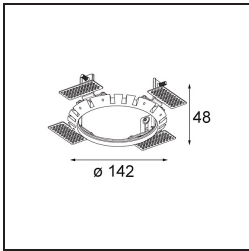

### Specifications

Material	12170047
Light Source Type	LED
LED Type	BRIDGELUX V6 HD G7
LED technology	LED COB
CRI	Min. 90
Colour Temperature	2700K
Lifetime	L80B10 @50,000 Hours
Lamp Included	Yes
Number of Light Sources	1
CIE flux code	92 99 100 100 48
Binning (SDCM)	2
Optic	Lens
Measured beam angle (°)	21.3
Input Voltage	Constant Current Driver Required
Electrical Class	III
IP Rating	20
Glow wire rating (°C)	960
Indoor/Outdoor	Indoor
Application	Ceiling, Wall
Mounting	Recessed
Cut-out size (mm)	ø146
Mounting depth (mm)	70.0
Adjustability	H 360° V 90°
Distance to Lighted Object (m)	0,1
Primary Colour & Primary Finish	Black, Structure
Secondary Colour & Secondary Finish	White, Structure
Gross weight (g)	335.0
Drive current (mA)	350      500
Min. forward voltage (Vf)	14,8      15,2
Max. forward voltage (Vf)	18,0      18,6
Connected load (W)	5,7      8,5
Luminous flux per lamp (lm)	344      464
Efficacy (lm/W)	60      55
Glare rating	13      14

**TM30 & CRI diagram**

**Light distribution & beam diagram**

Diagrams

**Installation Accessories**

**10889830** Installation Housing 192x190x130

**12292830** Gypsum Fibreboard 190x190

**14204030** Ring Recessed Trimless 146 1x