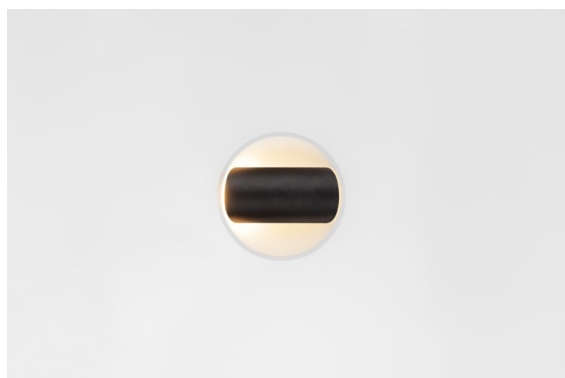

Date
Customer
Project
Type

Hollow Recessed Trimless Adjustable 115 1x LED 2700K Medium DE Black Structure - White Structure

Hollow proposes direct light when open and indirect light when closed. But where does the light come from? Lit or dark, there and not there. A symphony of opposites, Hollow is a downlighter that works with you. Adjustable and versatile. For spaces that welcome intrigue and personality.

Specifications

Material	12170047
Light Source Type	LED
LED Type	BRIDGELUX V6 HD G7
LED technology	LED COB
CRI	Min. 90
Colour Temperature	2700K
Lifetime	L80B10 @50,000 Hours
Lamp Included	Yes
Number of Light Sources	1
CIE flux code	92 99 100 100 48
Binning (SDCM)	2
Optic	Lens
Measured beam angle (°)	21.3
Input Voltage	Constant Current Driver Required
Electrical Class	III
IP Rating	20
Glow wire rating (°C)	960
Indoor/Outdoor	Indoor
Application	Ceiling, Wall
Mounting	Recessed
Cut-out size (mm)	ø146
Mounting depth (mm)	70.0
Adjustability	H 360° V 90°
Distance to Lighted Object (m)	0,1
Primary Colour & Primary Finish	Black, Structure
Secondary Colour & Secondary Finish	White, Structure
Gross weight (g)	335.0
Drive current (mA)	350 500
Min. forward voltage (Vf)	14,8 15,2
Max. forward voltage (Vf)	18,0 18,6
Connected load (W)	5,7 8,5
Luminous flux per lamp (lm)	344 464
Efficacy (lm/W)	60 55
Glare rating	13 14