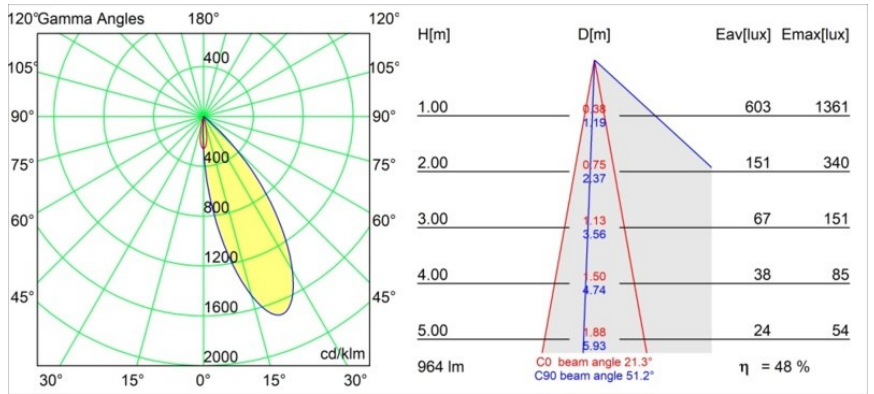

Light distribution & beam diagram