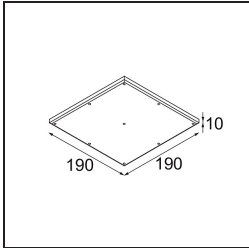

Specifications

Material	12170047
Light Source Type	LED
LED Type	BRIDGELUX V6 HD G7
LED technology	LED COB
CRI	Min. 90
Colour Temperature	2700K
Lifetime	L80B10 @50,000 Hours
Lamp Included	Yes
Number of Light Sources	1
CIE flux code	92 99 100 100 48
Binning (SDCM)	2
Optic	Lens
Measured beam angle (°)	21.3
Input Voltage	Constant Current Driver Required
Electrical Class	III
IP Rating	20
Glow wire rating (°C)	960
Indoor/Outdoor	Indoor
Application	Ceiling, Wall
Mounting	Recessed
Cut-out size (mm)	ø146
Mounting depth (mm)	70.0
Adjustability	H 360° V 90°
Distance to Lighted Object (m)	0,1
Primary Colour & Primary Finish	Black, Structure
Secondary Colour & Secondary Finish	White, Structure
Gross weight (g)	335.0
Drive current (mA)	350 500
Min. forward voltage (Vf)	14,8 15,2
Max. forward voltage (Vf)	18,0 18,6
Connected load (W)	5,7 8,5
Luminous flux per lamp (lm)	344 464
Efficacy (lm/W)	60 55
Glare rating	13 14

TM30 & CRI diagram

Light distribution & beam diagram

Diagrams

Installation Accessories

10889830 Installation Housing 192x190x130

12292830 Gypsum Fibreboard 190x190

14204030 Ring Recessed Trimless 146 1x

Choose a required accessory