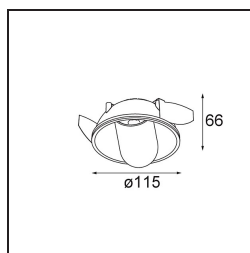

Date
Customer
Project
Type

Hollow Recessed Trimless Adjustable 115 1x LED 2700K Medium DE Black Structure - White Structure

Hollow proposes direct light when open and indirect light when closed. But where does the light come from? Lit or dark, there and not there. A symphony of opposites, Hollow is a downlighter that works with you. Adjustable and versatile. For spaces that welcome intrigue and personality.

Specifications

Material	12170047
Light Source Type	LED
LED Type	BRIDGELUX V6 HD G7
LED technology	LED COB
CRI	Min. 90
Colour Temperature	2700K
Lifetime	L80B10 @50,000 Hours
Lamp Included	Yes
Number of Light Sources	1
CIE flux code	92 99 100 100 48
Binning (SDCM)	2
Optic	Lens
Measured beam angle (°)	21.3
Input Voltage	Constant Current Driver Required
Electrical Class	III
IP Rating	20
Glow wire rating (°C)	960
Indoor/Outdoor	Indoor
Application	Ceiling, Wall
Mounting	Recessed
Cut-out size (mm)	ø146
Mounting depth (mm)	70.0
Adjustability	H 360° V 90°
Distance to Lighted Object (m)	0,1
Primary Colour & Primary Finish	Black, Structure
Secondary Colour & Secondary Finish	White, Structure
Gross weight (g)	335.0
Drive current (mA)	350 500
Min. forward voltage (Vf)	14,8 15,2
Max. forward voltage (Vf)	18,0 18,6
Connected load (W)	5,7 8,5
Luminous flux per lamp (lm)	344 464
Efficacy (lm/W)	60 55
Glare rating	13 14

TM30 & CRI diagram

Light distribution & beam diagram

Diagrams

Installation Accessories

10889830 Installation Housing 192x190x130

12292830 Gypsum Fibreboard 190x190

14204030 Ring Recessed Trimless 146 1x

Choose a required accessory