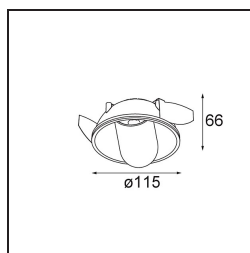

Date
Customer
Project
Type

*Hollow Recessed Trimless Adjustable 115 1x LED 2700K Medium DE White Structure - White Structure*

**Specifications**

Material	12170009
Light Source Type	LED
LED Type	BRIDGELUX V6 HD G7
LED technology	LED COB
CRI	Min. 90
Colour Temperature	2700K
Lifetime	L80B10 @50,000 Hours
Lamp Included	Yes
Number of Light Sources	1
CIE flux code	92 99 100 100 48
Binning (SDCM)	2
Optic	Lens
Measured beam angle (°)	21.0
Input Voltage	Constant Current Driver Required
Electrical Class	III
IP Rating	20
Glow wire rating (°C)	960
Indoor/Outdoor	Indoor
Application	Ceiling, Wall
Mounting	Recessed
Cut-out size (mm)	ø146
Mounting depth (mm)	70.0
Adjustability	H 360° V 90°
Distance to Lighted Object (m)	0,1
Primary Colour & Primary Finish	White, Structure
Secondary Colour & Secondary Finish	White, Structure
Gross weight (g)	335.0
Drive current (mA)	350      500
Min. forward voltage (Vf)	14,8      15,2
Max. forward voltage (Vf)	18,0      18,6
Connected load (W)	5,7      8,5
Luminous flux per lamp (lm)	346      467
Efficacy (lm/W)	61      55
Glare rating	13      14