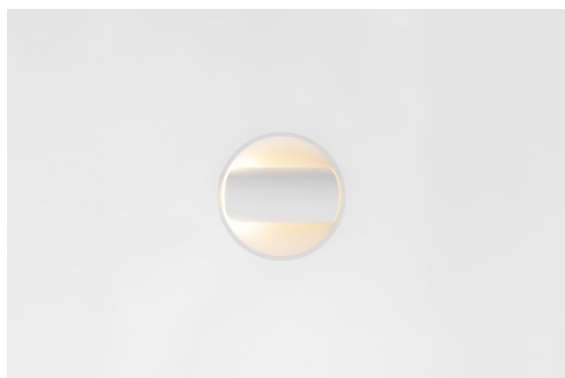

Date
Customer
Project
Type

*Hollow Recessed Trimless Adjustable 115 1x LED 2700K Medium DE White Structure - White Structure*

**Specifications**

Material	12170009
Light Source Type	LED
LED Type	BRIDGELUX V6 HD G7
LED technology	LED COB
CRI	Min. 90
Colour Temperature	2700K
Lifetime	L80B10 @50,000 Hours
Lamp Included	Yes
Number of Light Sources	1
CIE flux code	92 99 100 100 48
Binning (SDCM)	2
Optic	Lens
Measured beam angle (°)	21.0
Input Voltage	Constant Current Driver Required
Electrical Class	III
IP Rating	20
Glow wire rating (°C)	960
Indoor/Outdoor	Indoor
Application	Ceiling, Wall
Mounting	Recessed
Cut-out size (mm)	ø146
Mounting depth (mm)	70.0
Adjustability	H 360° V 90°
Distance to Lighted Object (m)	0,1
Primary Colour & Primary Finish	White, Structure
Secondary Colour & Secondary Finish	White, Structure
Gross weight (g)	335.0
Drive current (mA)	350      500
Min. forward voltage (Vf)	14,8      15,2
Max. forward voltage (Vf)	18,0      18,6
Connected load (W)	5,7      8,5
Luminous flux per lamp (lm)	346      467
Efficacy (lm/W)	61      55
Glare rating	13      14

Hollow proposes direct light when open and indirect light when closed. But where does the light come from? Lit or dark, there and not there. A symphony of opposites, Hollow is a downlighter that works with you. Adjustable and versatile. For spaces that welcome intrigue and personality.