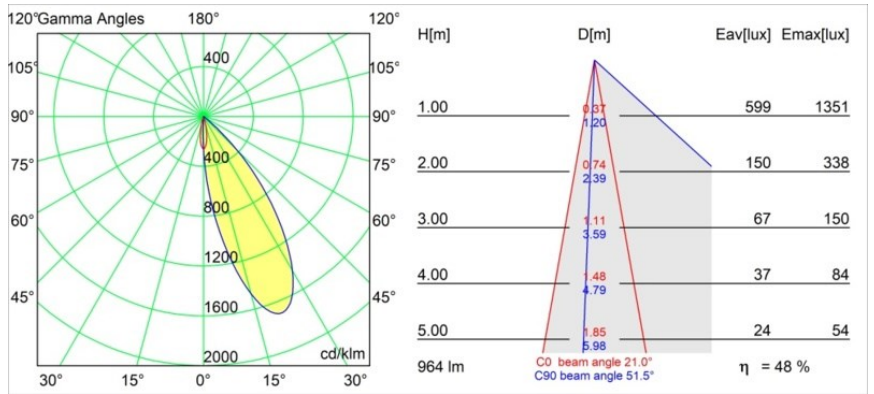

Light distribution & beam diagram