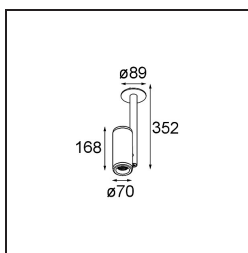

**Specifications**

Material	11652209
Light Source Type	LED
LED Type	BRIDGELUX VERO13
LED technology	LED COB
CRI	Min. 90
Colour Temperature	3000K
Lifetime	L80B20 @50,000 Hours
Lamp Included	Yes
Number of Light Sources	1
CIE flux code	100 100 100 100 88
Binning (SDCM)	3
Light Direction	Down
Optic	Reflector
Measured beam angle (°)	25.0
Input Voltage	Constant Current Driver Required
Electrical Class	III
IP Rating	20
Glow wire rating (°C)	960
Indoor/Outdoor	Indoor
Application	Ceiling
Mounting	Semi-Recessed
Cut-out size (mm)	ø54
Mounting depth (mm)	40.0
Adjustability	H 360° V 360°
Distance to Lighted Object (m)	0,1
Primary Colour & Primary Finish	White, Structure
Gross weight (g)	1334.0
Drive current (mA)	350      500
Min. forward voltage (Vf)	29,1      29,9
Max. forward voltage (Vf)	33,7      34,7
Connected load (W)	11,0      16,2
Luminous flux per lamp (lm)	920      1261
Efficacy (lm/W)	84      78
Glare rating	16      17

**TM30 & CRI diagram**

**Light distribution & beam diagram**