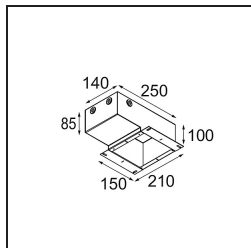

TM30 & CRI Diagrammen

Lichtspreiding & Stralingsdiagram

Diagrammen

Installatie Accessoires

11624230 Concrete Kit 70 150x150 1x

11624430 Concrete Ring 70 Standard Installation Housing

11624030 Installation Housing 140x250x100x210