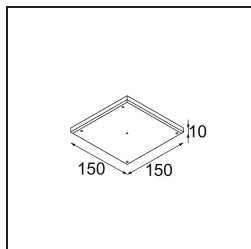

TM30 & CRI Diagrammen

Lichtspreiding & Stralingsdiagram

Diagrammen

Installatie Accessoires

11624230 Concrete Kit 70 150x150 1x

11624430 Concrete Ring 70 Standard Installation Housing

11624030 Installation Housing 140x250x100x210