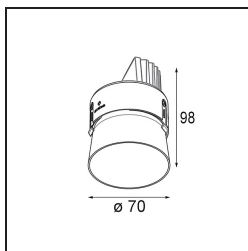

Thimble Recessed Trimless Adjustable 70 1x LED 3000K Medium DE Gold Brushed Anodised

Specifications

Material	11623142
Light Source Type	LED
LED Type	BRIDGELUX V6 HD G7
LED technology	LED COB
CRI	Min. 90
Colour Temperature	3000K
Lifetime	L80B10 @50,000 Hours
Lamp Included	Yes
Number of Light Sources	1
CIE flux code	100 100 100 100 61
Binning (SDCM)	2
Light Direction	Down
Optic	Lens
Measured beam angle (°)	30.0
Input Voltage	Constant Current Driver Required
Electrical Class	III
IP Rating	20
Glow wire rating (°C)	960
Indoor/Outdoor	Indoor
Application	Ceiling
Mounting	Recessed
Cut-out size (mm)	ø111
Mounting depth (mm)	110.0
Adjustability	H 360° V 30°
Distance to Lighted Object (m)	0,1
Primary Colour & Primary Finish	Gold, Brushed Anodised
Gross weight (g)	199.0
Drive current (mA)	350 500
Min. forward voltage (Vf)	14,8 15,2
Max. forward voltage (Vf)	18,0 18,6
Connected load (W)	5,7 8,5
Luminous flux per lamp (lm)	447 602
Efficacy (lm/W)	78 71
Glare rating	0 0