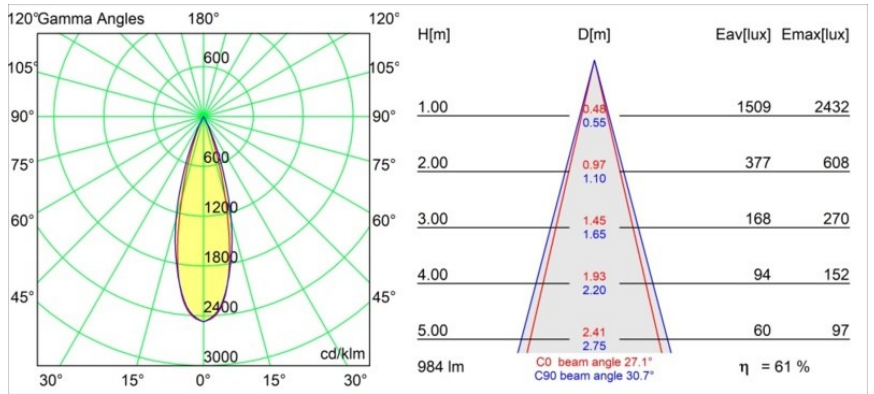

Light distribution & beam diagram