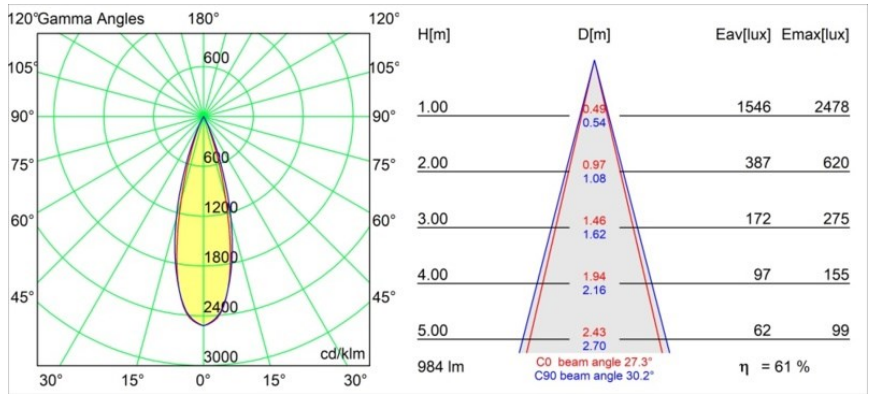

Light distribution & beam diagram