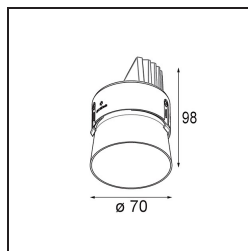

Specifications

Material	11623141
Light Source Type	LED
LED Type	BRIDGELUX V6 HD G7
LED technology	LED COB
CRI	Min. 90
Colour Temperature	3000K
Lifetime	L80B10 @50,000 Hours
Lamp Included	Yes
Number of Light Sources	1
CIE flux code	100 100 100 100 61
Binning (SDCM)	2
Light Direction	Down
Optic	Lens
Measured beam angle (°)	30.0
Input Voltage	Constant Current Driver Required
Electrical Class	III
IP Rating	20
Glow wire rating (°C)	960
Indoor/Outdoor	Indoor
Application	Ceiling
Mounting	Recessed
Cut-out size (mm)	ø111
Mounting depth (mm)	110.0
Adjustability	H 360° V 30°
Distance to Lighted Object (m)	0,1
Primary Colour & Primary Finish	Champagne, Brushed Anodised
Gross weight (g)	199.0
Drive current (mA)	350 500
Min. forward voltage (Vf)	14,8 15,2
Max. forward voltage (Vf)	18,0 18,6
Connected load (W)	5,7 8,5
Luminous flux per lamp (lm)	449 605
Efficacy (lm/W)	79 71
Glare rating	0 0

Remark

- 4000K on request
-

TM30 & CRI diagram

Light distribution & beam diagram

Installation Accessories

11624230 Concrete Kit 70 150x150 1x

11624430 Concrete Ring 70 Standard Installation Housing

11624030 Installation Housing 140x250x100x210