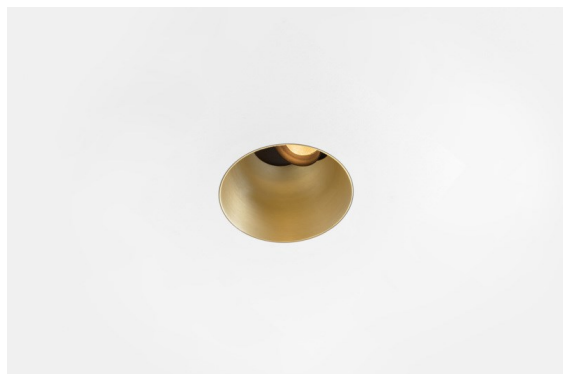

Date
Customer
Project
Type

Thimble Recessed Trimless Adjustable 70 1x LED 3000K Medium DE Champagne Brushed Anodised

Minimalistic design, subtle curves, revealing colours, high-quality lens and LED. With its deep-recessed and glare-free light source, Thimble's clean and seamless execution makes it a quiet yet sophisticated choice for high-end residential or hospitality settings. This versatile, elegant architectural downlighter brings pure form, definition and quality light without stealing all the attention.

Specifications

Material	11623141
Light Source Type	LED
LED Type	BRIDGELUX V6 HD G7
LED technology	LED COB
CRI	Min. 90
Colour Temperature	3000K
Lifetime	L80B10 @50,000 Hours
Lamp Included	Yes
Number of Light Sources	1
CIE flux code	100 100 100 100 61
Binning (SDCM)	2
Light Direction	Down
Optic	Lens
Measured beam angle (°)	30.0
Input Voltage	Constant Current Driver Required
Electrical Class	III
IP Rating	20
Glow wire rating (°C)	960
Indoor/Outdoor	Indoor
Application	Ceiling
Mounting	Recessed
Cut-out size (mm)	ø111
Mounting depth (mm)	110.0
Adjustability	H 360° V 30°
Distance to Lighted Object (m)	0,1
Primary Colour & Primary Finish	Champagne, Brushed Anodised
Gross weight (g)	199.0
Drive current (mA)	350 500
Min. forward voltage (Vf)	14,8 15,2
Max. forward voltage (Vf)	18,0 18,6
Connected load (W)	5,7 8,5
Luminous flux per lamp (lm)	449 605
Efficacy (lm/W)	79 71
Glare rating	0 0

Remark

- 4000K on request
-

TM30 & CRI diagram

Light distribution & beam diagram

Installation Accessories

11624230 Concrete Kit 70 150x150 1x

11624430 Concrete Ring 70 Standard Installation Housing

11624030 Installation Housing 140x250x100x210