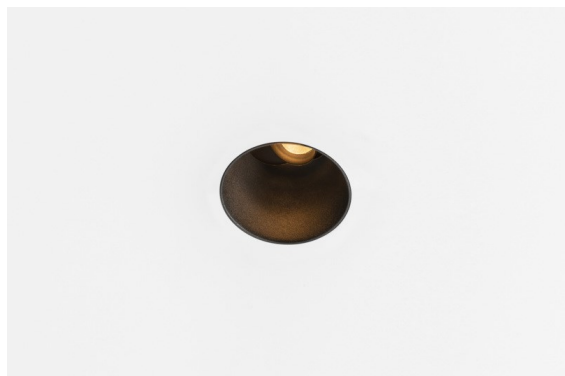

Thimble Recessed Trimless Adjustable 70 1x LED 3000K Medium DE Black Structure

Specifications

Material	11623132
Light Source Type	LED
LED Type	BRIDGELUX V6 HD G7
LED technology	LED COB
CRI	Min. 90
Colour Temperature	3000K
Lifetime	L80B10 @50,000 Hours
Lamp Included	Yes
Number of Light Sources	1
CIE flux code	100 100 100 100 62
Binning (SDCM)	2
Light Direction	Down
Optic	Lens
Measured beam angle (°)	30.0
Input Voltage	Constant Current Driver Required
Electrical Class	III
IP Rating	20
Glow wire rating (°C)	960
Indoor/Outdoor	Indoor
Application	Ceiling
Mounting	Recessed
Cut-out size (mm)	ø111
Mounting depth (mm)	110.0
Adjustability	H 360° V 30°
Distance to Lighted Object (m)	0,1
Primary Colour & Primary Finish	Black, Structure
Gross weight (g)	199.0
Drive current (mA)	350 500
Min. forward voltage (Vf)	14,8 15,2
Max. forward voltage (Vf)	18,0 18,6
Connected load (W)	5,7 8,5
Luminous flux per lamp (lm)	449 605
Efficacy (lm/W)	79 71
Glare rating	0 0

Minimalistic design, subtle curves, revealing colours, high-quality lens and LED. With its deep-recessed and glare-free light source, Thimble's clean and seamless execution makes it a quiet yet sophisticated choice for high-end residential or hospitality settings. This versatile, elegant architectural downlighter brings pure form, definition and quality light without stealing all the attention.