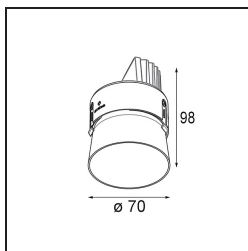

Thimble Recessed Trimless Adjustable 70 1x LED 3000K Medium DE Black Structure

Specifications

Material	11623132
Light Source Type	LED
LED Type	BRIDGELUX V6 HD G7
LED technology	LED COB
CRI	Min. 90
Colour Temperature	3000K
Lifetime	L80B10 @50,000 Hours
Lamp Included	Yes
Number of Light Sources	1
CIE flux code	100 100 100 100 62
Binning (SDCM)	2
Light Direction	Down
Optic	Lens
Measured beam angle (°)	30.0
Input Voltage	Constant Current Driver Required
Electrical Class	III
IP Rating	20
Glow wire rating (°C)	960
Indoor/Outdoor	Indoor
Application	Ceiling
Mounting	Recessed
Cut-out size (mm)	ø111
Mounting depth (mm)	110.0
Adjustability	H 360° V 30°
Distance to Lighted Object (m)	0,1
Primary Colour & Primary Finish	Black, Structure
Gross weight (g)	199.0
Drive current (mA)	350 500
Min. forward voltage (Vf)	14,8 15,2
Max. forward voltage (Vf)	18,0 18,6
Connected load (W)	5,7 8,5
Luminous flux per lamp (lm)	449 605
Efficacy (lm/W)	79 71
Glare rating	0 0