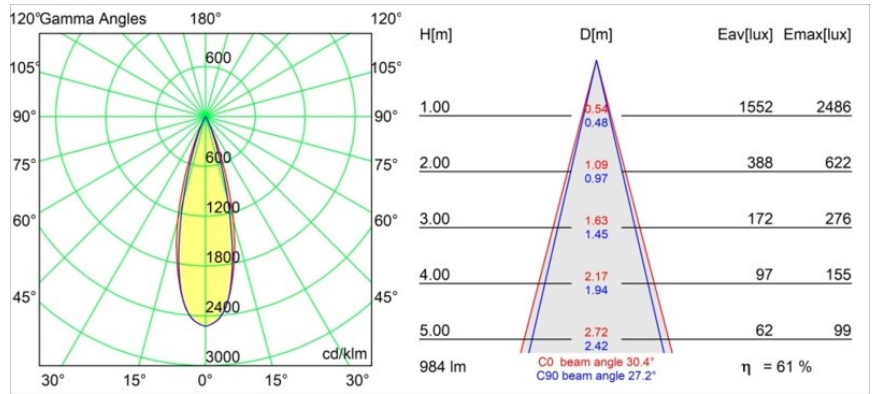

Light distribution & beam diagram