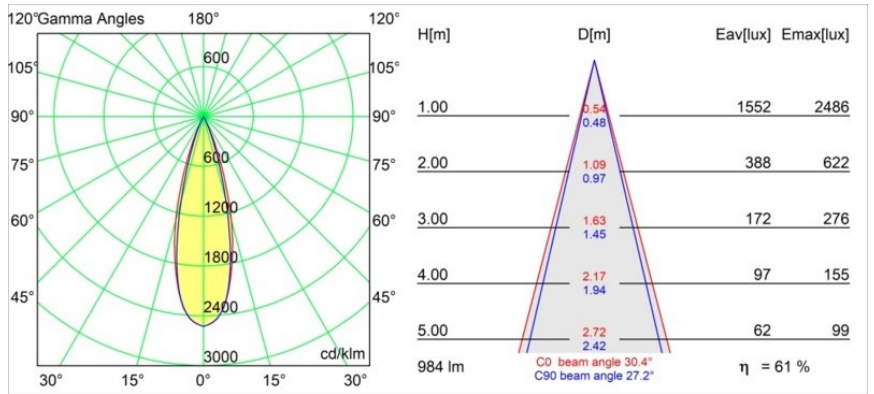

Light distribution & beam diagram