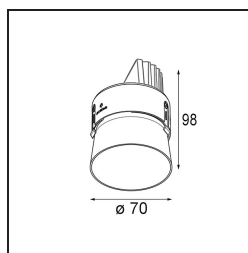

### Specifications

Material	11623109
Light Source Type	LED
LED Type	BRIDGELUX V6 HD G7
LED technology	LED COB
CRI	Min. 90
Colour Temperature	3000K
Lifetime	L80B10 @50,000 Hours
Lamp Included	Yes
Number of Light Sources	1
CIE flux code	100 100 100 100 62
Binning (SDCM)	2
Light Direction	Down
Optic	Lens
Measured beam angle (°)	30.0
Input Voltage	Constant Current Driver Required
Electrical Class	III
IP Rating	20
Glow wire rating (°C)	960
Indoor/Outdoor	Indoor
Application	Ceiling
Mounting	Recessed
Cut-out size (mm)	ø111
Mounting depth (mm)	110.0
Adjustability	H 360° V 30°
Distance to Lighted Object (m)	0,1
Primary Colour & Primary Finish	White, Structure
Gross weight (g)	199.0
Drive current (mA)	350      500
Min. forward voltage (Vf)	14,8      15,2
Max. forward voltage (Vf)	18,0      18,6
Connected load (W)	5,7      8,5
Luminous flux per lamp (lm)	451      608
Efficacy (lm/W)	79      72
Glare rating	0      0