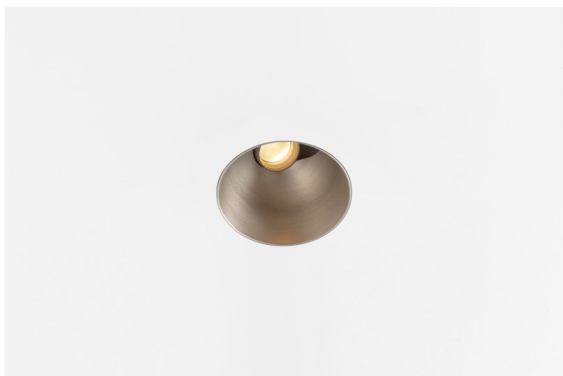

Date
Customer
Project
Type

Thimble Recessed Trimless Adjustable 70 1x LED 2700K Medium DE Silver Bronze Brushed Anodised

Specifications

Material	11623084
Light Source Type	LED
LED Type	BRIDGELUX V6 HD G7
LED technology	LED COB
CRI	Min. 90
Colour Temperature	2700K
Lifetime	L80B10 @50,000 Hours
Lamp Included	Yes
Number of Light Sources	1
CIE flux code	100 100 100 100 61
Binning (SDCM)	2
Light Direction	Down
Optic	Lens
Measured beam angle (°)	30.0
Input Voltage	Constant Current Driver Required
Electrical Class	III
IP Rating	20
Glow wire rating (°C)	960
Indoor/Outdoor	Indoor
Application	Ceiling
Mounting	Recessed
Cut-out size (mm)	ø111
Mounting depth (mm)	110.0
Adjustability	H 360° V 30°
Distance to Lighted Object (m)	0,1
Primary Colour & Primary Finish	Silver Bronze, Brushed Anodised
Gross weight (g)	199.0
Drive current (mA)	350 500
Min. forward voltage (Vf)	14,8 15,2
Max. forward voltage (Vf)	18,0 18,6
Connected load (W)	5,7 8,5
Luminous flux per lamp (lm)	438 590
Efficacy (lm/W)	77 69
Glare rating	0 0

Minimalistic design, subtle curves, revealing colours, high-quality lens and LED. With its deep-recessed and glare-free light source, Thimble's clean and seamless execution makes it a quiet yet sophisticated choice for high-end residential or hospitality settings. This versatile, elegant architectural downlighter brings pure form, definition and quality light without stealing all the attention.

Remark

- 4000K on request
-

TM30 & CRI diagram

Light distribution & beam diagram

Installation Accessories

11624230 Concrete Kit 70 150x150 1x

11624430 Concrete Ring 70 Standard Installation Housing

11624030 Installation Housing 140x250x100x210