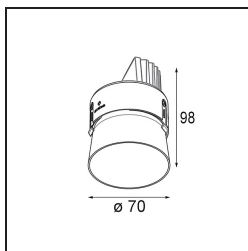

Date
Customer
Project
Type

Thimble Recessed Trimless Adjustable 70 1x LED 2700K Medium DE Silver Bronze Brushed Anodised

Specifications

Material	11623084
Light Source Type	LED
LED Type	BRIDGELUX V6 HD G7
LED technology	LED COB
CRI	Min. 90
Colour Temperature	2700K
Lifetime	L80B10 @50,000 Hours
Lamp Included	Yes
Number of Light Sources	1
CIE flux code	100 100 100 100 61
Binning (SDCM)	2
Light Direction	Down
Optic	Lens
Measured beam angle (°)	30.0
Input Voltage	Constant Current Driver Required
Electrical Class	III
IP Rating	20
Glow wire rating (°C)	960
Indoor/Outdoor	Indoor
Application	Ceiling
Mounting	Recessed
Cut-out size (mm)	ø111
Mounting depth (mm)	110.0
Adjustability	H 360° V 30°
Distance to Lighted Object (m)	0,1
Primary Colour & Primary Finish	Silver Bronze, Brushed Anodised
Gross weight (g)	199.0
Drive current (mA)	350 500
Min. forward voltage (Vf)	14,8 15,2
Max. forward voltage (Vf)	18,0 18,6
Connected load (W)	5,7 8,5
Luminous flux per lamp (lm)	438 590
Efficacy (lm/W)	77 69
Glare rating	0 0

Remark

- 4000K on request
-

TM30 & CRI diagram

Light distribution & beam diagram

Installation Accessories

11624230 Concrete Kit 70 150x150 1x

11624430 Concrete Ring 70 Standard Installation Housing

11624030 Installation Housing 140x250x100x210