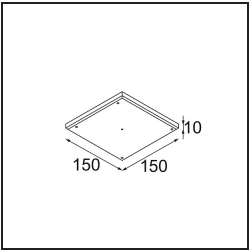

TM30 & CRI Diagrammen

Lichtspreiding & Stralingsdiagram

Diagrammen

Installatie Accessoires

11624230 Concrete Kit 70 150x150 1x

11624430 Concrete Ring 70 Standard Installation Housing

11624030 Installation Housing 140x250x100x210