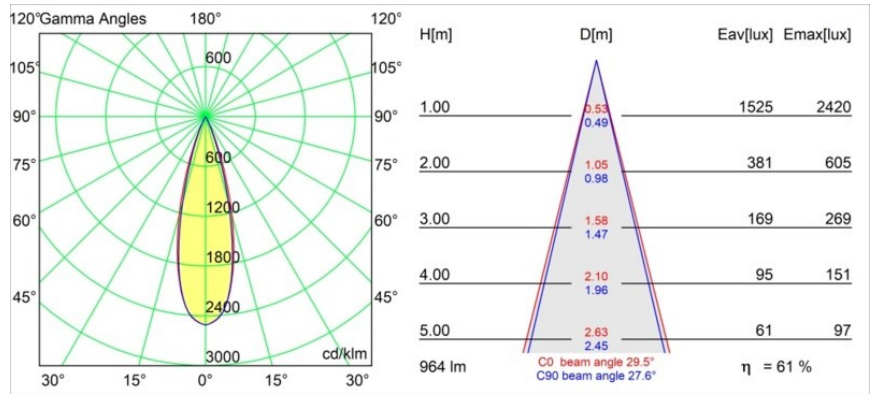

Light distribution & beam diagram