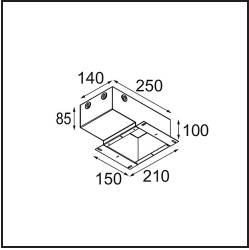

Thimble Recessed Trimless 70 1x IP55 LED 2700K Medium DE Black Brushed Anodised

Specifications

Material	11622081
Light Source Type	LED
LED Type	BRIDGELUX V6 HD G7
LED technology	LED COB
CRI	Min. 90
Colour Temperature	2700K
Lifetime	L80B10 @50,000 Hours
Lamp Included	Yes
Number of Light Sources	1
CIE flux code	100 100 100 100 62
Binning (SDCM)	2
Light Direction	Down
Optic	Lens
Measured beam angle (°)	30.0
Input Voltage	Constant Current Driver Required
Electrical Class	III
IP Rating	55
Glow wire rating (°C)	960
Indoor/Outdoor	Indoor
Application	Ceiling
Mounting	Recessed
Cut-out size (mm)	ø111
Mounting depth (mm)	110.0
Adjustability	Not Applicable
Distance to Lighted Object (m)	0,1
Primary Colour & Primary Finish	Black, Brushed Anodised
Gross weight (g)	244.0
Drive current (mA)	350 500
Min. forward voltage (Vf)	14,8 15,2
Max. forward voltage (Vf)	18,0 18,6
Connected load (W)	5,7 8,5
Luminous flux per lamp (lm)	438 591
Efficacy (lm/W)	77 70
Glare rating	0 0

Remark

- 4000K on request
-

TM30 & CRI diagram

Light distribution & beam diagram

Installation Accessories

11624230 Concrete Kit 70 150x150 1x

11624430 Concrete Ring 70 Standard Installation Housing

11624030 Installation Housing 140x250x100x210