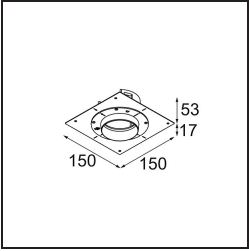

Thimble Recessed Trimless 70 1x IP55 LED 2700K Medium DE Black Brushed Anodised

Specifications

Material	11622081
Light Source Type	LED
LED Type	BRIDGELUX V6 HD G7
LED technology	LED COB
CRI	Min. 90
Colour Temperature	2700K
Lifetime	L80B10 @50,000 Hours
Lamp Included	Yes
Number of Light Sources	1
CIE flux code	100 100 100 100 62
Binning (SDCM)	2
Light Direction	Down
Optic	Lens
Measured beam angle (°)	30.0
Input Voltage	Constant Current Driver Required
Electrical Class	III
IP Rating	55
Glow wire rating (°C)	960
Indoor/Outdoor	Indoor
Application	Ceiling
Mounting	Recessed
Cut-out size (mm)	ø111
Mounting depth (mm)	110.0
Adjustability	Not Applicable
Distance to Lighted Object (m)	0,1
Primary Colour & Primary Finish	Black, Brushed Anodised
Gross weight (g)	244.0
Drive current (mA)	350 500
Min. forward voltage (Vf)	14,8 15,2
Max. forward voltage (Vf)	18,0 18,6
Connected load (W)	5,7 8,5
Luminous flux per lamp (lm)	438 591
Efficacy (lm/W)	77 70
Glare rating	0 0

Remark

- 4000K on request
-

TM30 & CRI diagram

Light distribution & beam diagram

Installation Accessories

11624230 Concrete Kit 70 150x150 1x

11624430 Concrete Ring 70 Standard Installation Housing

11624030 Installation Housing 140x250x100x210