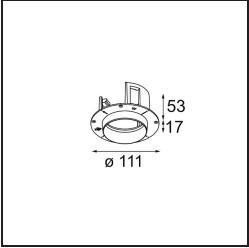

Thimble Recessed Trimless 70 1x IP55 LED 2700K Medium DE Black Brushed Anodised

Specifications

Material	11622081
Light Source Type	LED
LED Type	BRIDGELUX V6 HD G7
LED technology	LED COB
CRI	Min. 90
Colour Temperature	2700K
Lifetime	L80B10 @50,000 Hours
Lamp Included	Yes
Number of Light Sources	1
CIE flux code	100 100 100 100 62
Binning (SDCM)	2
Light Direction	Down
Optic	Lens
Measured beam angle (°)	30.0
Input Voltage	Constant Current Driver Required
Electrical Class	III
IP Rating	55
Glow wire rating (°C)	960
Indoor/Outdoor	Indoor
Application	Ceiling
Mounting	Recessed
Cut-out size (mm)	ø111
Mounting depth (mm)	110.0
Adjustability	Not Applicable
Distance to Lighted Object (m)	0,1
Primary Colour & Primary Finish	Black, Brushed Anodised
Gross weight (g)	244.0
Drive current (mA)	350 500
Min. forward voltage (Vf)	14,8 15,2
Max. forward voltage (Vf)	18,0 18,6
Connected load (W)	5,7 8,5
Luminous flux per lamp (lm)	438 591
Efficacy (lm/W)	77 70
Glare rating	0 0

Remark

- 4000K on request
-

TM30 & CRI diagram

Light distribution & beam diagram

Installation Accessories

11624230 Concrete Kit 70 150x150 1x

11624430 Concrete Ring 70 Standard Installation Housing

11624030 Installation Housing 140x250x100x210