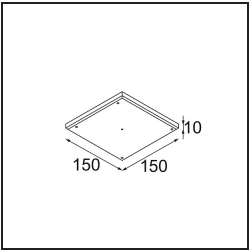

Thimble Recessed Trimless 70 1x IP55 LED 2700K Medium DE Black Brushed Anodised

Specifications

Material	11622081
Light Source Type	LED
LED Type	BRIDGELUX V6 HD G7
LED technology	LED COB
CRI	Min. 90
Colour Temperature	2700K
Lifetime	L80B10 @50,000 Hours
Lamp Included	Yes
Number of Light Sources	1
CIE flux code	100 100 100 100 62
Binning (SDCM)	2
Light Direction	Down
Optic	Lens
Measured beam angle (°)	30.0
Input Voltage	Constant Current Driver Required
Electrical Class	III
IP Rating	55
Glow wire rating (°C)	960
Indoor/Outdoor	Indoor
Application	Ceiling
Mounting	Recessed
Cut-out size (mm)	ø111
Mounting depth (mm)	110.0
Adjustability	Not Applicable
Distance to Lighted Object (m)	0,1
Primary Colour & Primary Finish	Black, Brushed Anodised
Gross weight (g)	244.0
Drive current (mA)	350 500
Min. forward voltage (Vf)	14,8 15,2
Max. forward voltage (Vf)	18,0 18,6
Connected load (W)	5,7 8,5
Luminous flux per lamp (lm)	438 591
Efficacy (lm/W)	77 70
Glare rating	0 0

Remark

- 4000K on request
-

TM30 & CRI diagram

Light distribution & beam diagram

Installation Accessories

11624230 Concrete Kit 70 150x150 1x

11624430 Concrete Ring 70 Standard Installation Housing

11624030 Installation Housing 140x250x100x210