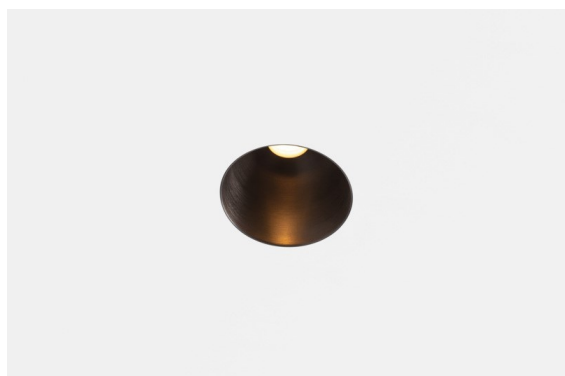

Thimble Recessed Trimless 70 1x IP55 LED 2700K Medium DE Black Brushed Anodised

Minimalistic design, subtle curves, revealing colours, high-quality lens and LED. With its deep-recessed and glare-free light source, Thimble's clean and seamless execution makes it a quiet yet sophisticated choice for high-end residential or hospitality settings. This versatile, elegant architectural downlighter brings pure form, definition and quality light without stealing all the attention.

Specifications

Material	11622081
Light Source Type	LED
LED Type	BRIDGELUX V6 HD G7
LED technology	LED COB
CRI	Min. 90
Colour Temperature	2700K
Lifetime	L80B10 @50,000 Hours
Lamp Included	Yes
Number of Light Sources	1
CIE flux code	100 100 100 100 62
Binning (SDCM)	2
Light Direction	Down
Optic	Lens
Measured beam angle (°)	30.0
Input Voltage	Constant Current Driver Required
Electrical Class	III
IP Rating	55
Glow wire rating (°C)	960
Indoor/Outdoor	Indoor
Application	Ceiling
Mounting	Recessed
Cut-out size (mm)	ø111
Mounting depth (mm)	110.0
Adjustability	Not Applicable
Distance to Lighted Object (m)	0,1
Primary Colour & Primary Finish	Black, Brushed Anodised
Gross weight (g)	244.0
Drive current (mA)	350 500
Min. forward voltage (Vf)	14,8 15,2
Max. forward voltage (Vf)	18,0 18,6
Connected load (W)	5,7 8,5
Luminous flux per lamp (lm)	438 591
Efficacy (lm/W)	77 70
Glare rating	0 0

Remark

- 4000K on request
-

TM30 & CRI diagram

Light distribution & beam diagram

Installation Accessories

11624230 Concrete Kit 70 150x150 1x

11624430 Concrete Ring 70 Standard Installation Housing

11624030 Installation Housing 140x250x100x210