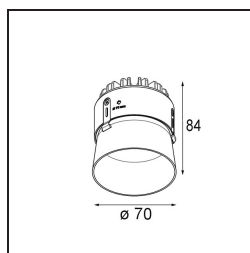

Specifications

Material	11622081
Light Source Type	LED
LED Type	BRIDGELUX V6 HD G7
LED technology	LED COB
CRI	Min. 90
Colour Temperature	2700K
Lifetime	L80B10 @50,000 Hours
Lamp Included	Yes
Number of Light Sources	1
CIE flux code	100 100 100 100 62
Binning (SDCM)	2
Light Direction	Down
Optic	Lens
Measured beam angle (°)	30.0
Input Voltage	Constant Current Driver Required
Electrical Class	III
IP Rating	55
Glow wire rating (°C)	960
Indoor/Outdoor	Indoor
Application	Ceiling
Mounting	Recessed
Cut-out size (mm)	ø111
Mounting depth (mm)	110.0
Adjustability	Not Applicable
Distance to Lighted Object (m)	0,1
Primary Colour & Primary Finish	Black, Brushed Anodised
Gross weight (g)	244.0
Drive current (mA)	350 500
Min. forward voltage (Vf)	14,8 15,2
Max. forward voltage (Vf)	18,0 18,6
Connected load (W)	5,7 8,5
Luminous flux per lamp (lm)	438 591
Efficacy (lm/W)	77 70
Glare rating	0 0

Remark

- 4000K on request
-

TM30 & CRI diagram

Light distribution & beam diagram

Installation Accessories

11624230 Concrete Kit 70 150x150 1x

11624430 Concrete Ring 70 Standard Installation Housing

11624030 Installation Housing 140x250x100x210