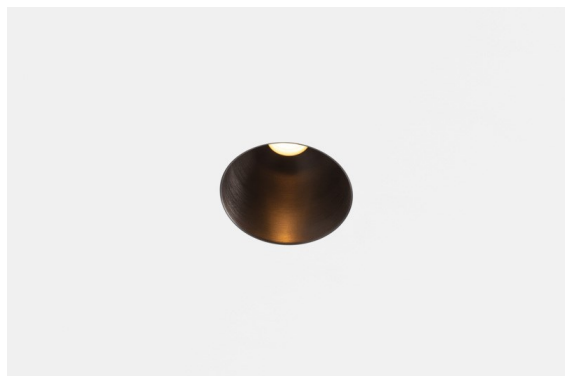

Thimble Recessed Trimless 70 1x IP55 LED 2700K Medium DE Black Brushed Anodised

Specifications

Material	11622081
Light Source Type	LED
LED Type	BRIDGELUX V6 HD G7
LED technology	LED COB
CRI	Min. 90
Colour Temperature	2700K
Lifetime	L80B10 @50,000 Hours
Lamp Included	Yes
Number of Light Sources	1
CIE flux code	100 100 100 100 62
Binning (SDCM)	2
Light Direction	Down
Optic	Lens
Measured beam angle (°)	30.0
Input Voltage	Constant Current Driver Required
Electrical Class	III
IP Rating	55
Glow wire rating (°C)	960
Indoor/Outdoor	Indoor
Application	Ceiling
Mounting	Recessed
Cut-out size (mm)	ø111
Mounting depth (mm)	110.0
Adjustability	Not Applicable
Distance to Lighted Object (m)	0,1
Primary Colour & Primary Finish	Black, Brushed Anodised
Gross weight (g)	244.0
Drive current (mA)	350 500
Min. forward voltage (Vf)	14,8 15,2
Max. forward voltage (Vf)	18,0 18,6
Connected load (W)	5,7 8,5
Luminous flux per lamp (lm)	438 591
Efficacy (lm/W)	77 70
Glare rating	0 0

Minimalistic design, subtle curves, revealing colours, high-quality lens and LED. With its deep-recessed and glare-free light source, Thimble's clean and seamless execution makes it a quiet yet sophisticated choice for high-end residential or hospitality settings. This versatile, elegant architectural downlighter brings pure form, definition and quality light without stealing all the attention.

Remark

- 4000K on request
-

TM30 & CRI diagram

Light distribution & beam diagram

Installation Accessories

11624230 Concrete Kit 70 150x150 1x

11624430 Concrete Ring 70 Standard Installation Housing

11624030 Installation Housing 140x250x100x210