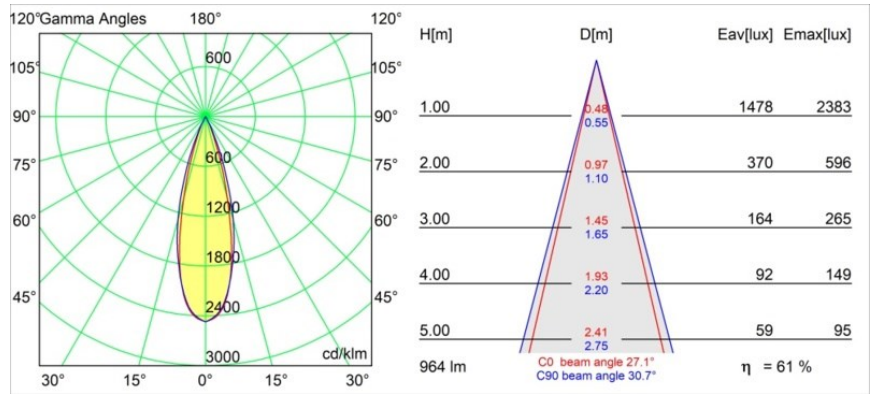

Light distribution & beam diagram