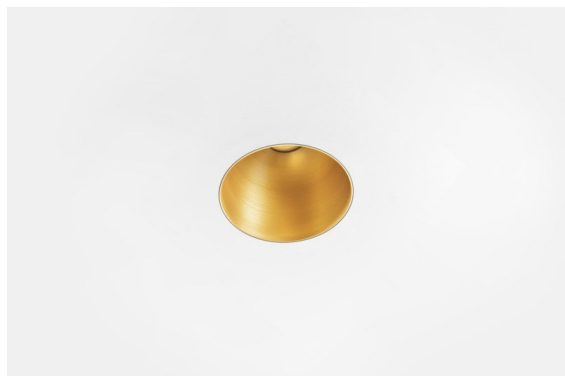

Thimble Recessed Trimless 70 1x IP55 LED 2700K Medium DE Gold Brushed Anodised

Specifications

Material	11622042
Light Source Type	LED
LED Type	BRIDGELUX V6 HD G7
LED technology	LED COB
CRI	Min. 90
Colour Temperature	2700K
Lifetime	L80B10 @50,000 Hours
Lamp Included	Yes
Number of Light Sources	1
CIE flux code	100 100 100 100 61
Binning (SDCM)	2
Light Direction	Down
Optic	Lens
Measured beam angle (°)	30.0
Input Voltage	Constant Current Driver Required
Electrical Class	III
IP Rating	55
Glow wire rating (°C)	960
Indoor/Outdoor	Indoor
Application	Ceiling
Mounting	Recessed
Cut-out size (mm)	ø111
Mounting depth (mm)	110.0
Adjustability	Not Applicable
Distance to Lighted Object (m)	0,1
Primary Colour & Primary Finish	Gold, Brushed Anodised
Gross weight (g)	244.0
Drive current (mA)	350 500
Min. forward voltage (Vf)	14,8 15,2
Max. forward voltage (Vf)	18,0 18,6
Connected load (W)	5,7 8,5
Luminous flux per lamp (lm)	437 590
Efficacy (lm/W)	77 69
Glare rating	0 0

Minimalistic design, subtle curves, revealing colours, high-quality lens and LED. With its deep-recessed and glare-free light source, Thimble's clean and seamless execution makes it a quiet yet sophisticated choice for high-end residential or hospitality settings. This versatile, elegant architectural downlighter brings pure form, definition and quality light without stealing all the attention.

Remark

- 4000K on request
-

TM30 & CRI diagram

Light distribution & beam diagram

Installation Accessories

11624230 Concrete Kit 70 150x150 1x

11624430 Concrete Ring 70 Standard Installation Housing

11624030 Installation Housing 140x250x100x210