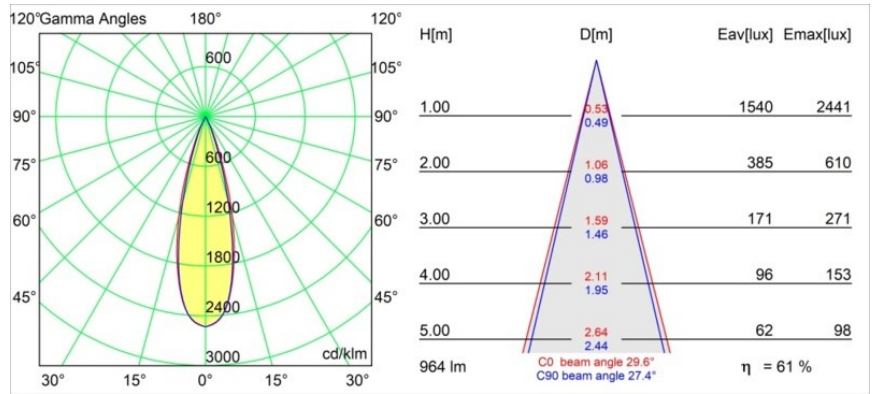

Light distribution & beam diagram