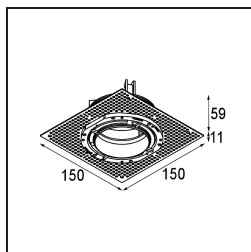

11624730 Ring Recessed Trimless 70 1x

■ **12293630** Plaster Kit Trimless 150x150 - 70 1x

■ Choose a required accessory