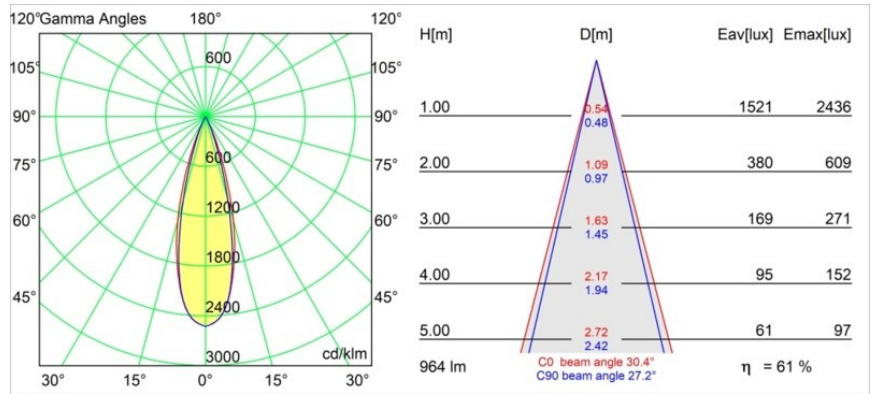

Light distribution & beam diagram