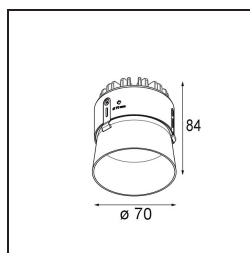

Thimble Recessed Trimless 70 lx IP55 LED 2700K Medium DE White Structure

Specifications

Material	11622009
Light Source Type	LED
LED Type	BRIDGELUX V6 HD G7
LED technology	LED COB
CRI	Min. 90
Colour Temperature	2700K
Lifetime	L80B10 @50,000 Hours
Lamp Included	Yes
Number of Light Sources	1
CIE flux code	100 100 100 100 62
Binning (SDCM)	2
Light Direction	Down
Optic	Lens
Measured beam angle (°)	30.0
Input Voltage	Constant Current Driver Required
Electrical Class	III
IP Rating	55
Glow wire rating (°C)	960
Indoor/Outdoor	Indoor
Application	Ceiling
Mounting	Recessed
Cut-out size (mm)	ø111
Mounting depth (mm)	110.0
Adjustability	Not Applicable
Distance to Lighted Object (m)	0,1
Primary Colour & Primary Finish	White, Structure
Gross weight (g)	244.0
Drive current (mA)	350 500
Min. forward voltage (Vf)	14,8 15,2
Max. forward voltage (Vf)	18,0 18,6
Connected load (W)	5,7 8,5
Luminous flux per lamp (lm)	442 595
Efficacy (lm/W)	77 70
Glare rating	0 0

Remark

- 4000K on request
-

TM30 & CRI diagram

Light distribution & beam diagram

Installation Accessories

11624230 Concrete Kit 70 150x150 1x

11624430 Concrete Ring 70 Standard Installation Housing

11624030 Installation Housing 140x250x100x210