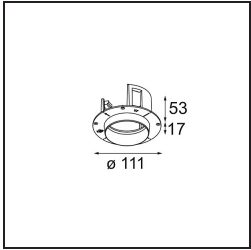

Thimble Recessed Trimless 70 lx IP55 LED 2700K Medium DE White Structure

Specifications

Material	11622009
Light Source Type	LED
LED Type	BRIDGELUX V6 HD G7
LED technology	LED COB
CRI	Min. 90
Colour Temperature	2700K
Lifetime	L80B10 @50,000 Hours
Lamp Included	Yes
Number of Light Sources	1
CIE flux code	100 100 100 100 62
Binning (SDCM)	2
Light Direction	Down
Optic	Lens
Measured beam angle (°)	30.0
Input Voltage	Constant Current Driver Required
Electrical Class	III
IP Rating	55
Glow wire rating (°C)	960
Indoor/Outdoor	Indoor
Application	Ceiling
Mounting	Recessed
Cut-out size (mm)	ø111
Mounting depth (mm)	110.0
Adjustability	Not Applicable
Distance to Lighted Object (m)	0,1
Primary Colour & Primary Finish	White, Structure
Gross weight (g)	244.0
Drive current (mA)	350 500
Min. forward voltage (Vf)	14,8 15,2
Max. forward voltage (Vf)	18,0 18,6
Connected load (W)	5,7 8,5
Luminous flux per lamp (lm)	442 595
Efficacy (lm/W)	77 70
Glare rating	0 0

Remark

- 4000K on request
-

TM30 & CRI diagram

Light distribution & beam diagram

Installation Accessories

11624230 Concrete Kit 70 150x150 1x

11624430 Concrete Ring 70 Standard Installation Housing

11624030 Installation Housing 140x250x100x210