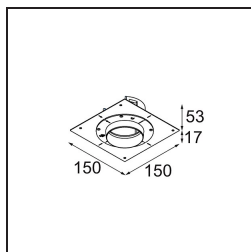

11624230 Concrete Kit 70 150x150 1x

■ Kies een vereist accessoire