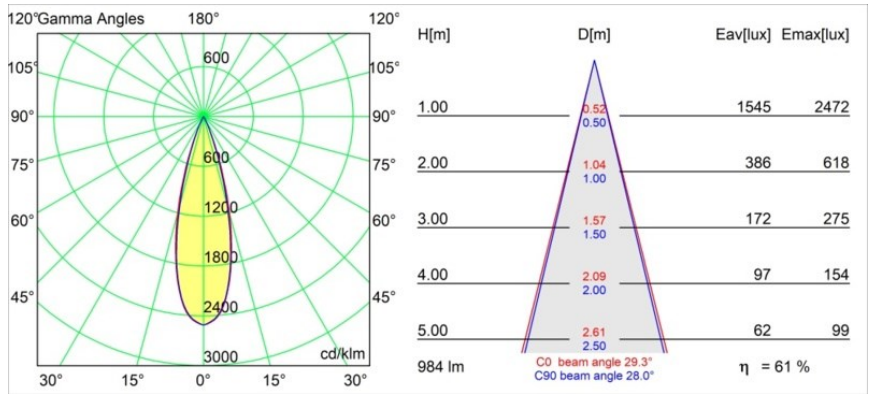

Light distribution & beam diagram