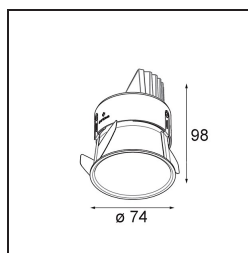

Date
Customer
Project
Type

Thimble Recessed Adjustable 74 1x LED 3000K Medium DE Silver Bronze Brushed Anodised

Specifications

Material	11621184
Light Source Type	LED
LED Type	BRIDGELUX V6 HD G7
LED technology	LED COB
CRI	Min. 90
Colour Temperature	3000K
Lifetime	L80B10 @50,000 Hours
Lamp Included	Yes
Number of Light Sources	1
CIE flux code	100 100 100 100 61
Binning (SDCM)	2
Light Direction	Down
Optic	Lens
Measured beam angle (°)	30.0
Input Voltage	Constant Current Driver Required
Electrical Class	III
IP Rating	20
Glow wire rating (°C)	960
Indoor/Outdoor	Indoor
Application	Ceiling
Mounting	Recessed
Cut-out size (mm)	ø70
Mounting depth (mm)	110.0
Adjustability	H 360° V 30°
Distance to Lighted Object (m)	0,1
Primary Colour & Primary Finish	Silver Bronze, Brushed Anodised
Gross weight (g)	199.0
Drive current (mA)	350 500
Min. forward voltage (Vf)	14.8 15.2
Max. forward voltage (Vf)	18.0 18.6
Connected load (W)	5.7 8.5
Luminous flux per lamp (lm)	447 602
Efficacy (lm/W)	78 71
Glare rating	0 0