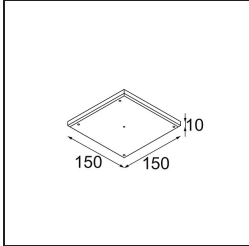

Date
Customer
Project
Type

Thimble Recessed Adjustable 74 1x LED 3000K Medium DE Silver Bronze Brushed Anodised

Specifications

Material	11621184
Light Source Type	LED
LED Type	BRIDGELUX V6 HD G7
LED technology	LED COB
CRI	Min. 90
Colour Temperature	3000K
Lifetime	L80B10 @50,000 Hours
Lamp Included	Yes
Number of Light Sources	1
CIE flux code	100 100 100 100 61
Binning (SDCM)	2
Light Direction	Down
Optic	Lens
Measured beam angle (°)	30.0
Input Voltage	Constant Current Driver Required
Electrical Class	III
IP Rating	20
Glow wire rating (°C)	960
Indoor/Outdoor	Indoor
Application	Ceiling
Mounting	Recessed
Cut-out size (mm)	ø70
Mounting depth (mm)	110.0
Adjustability	H 360° V 30°
Distance to Lighted Object (m)	0,1
Primary Colour & Primary Finish	Silver Bronze, Brushed Anodised
Gross weight (g)	199.0
Drive current (mA)	350 500
Min. forward voltage (Vf)	14.8 15.2
Max. forward voltage (Vf)	18.0 18.6
Connected load (W)	5.7 8.5
Luminous flux per lamp (lm)	447 602
Efficacy (lm/W)	78 71
Glare rating	0 0

Remark

- 4000K on request
-

TM30 & CRI diagram

Light distribution & beam diagram

Installation Accessories

11624030 Installation Housing 140x250x100x210

12292630 Gypsum Fibreboard 150x150

11624430 Concrete Ring 70 Standard Installation Housing