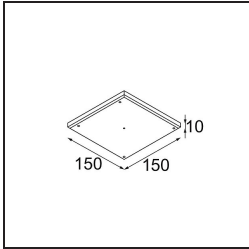

**TM30 & CRI Diagrammen**

**Lichtspreading & Stralingsdiagram**

Diagrammen

**Installatie Accessoires**

**11624030** Installation Housing 140x250x100x210

**12292630** Gypsum Fibreboard 150x150

**11624430** Concrete Ring 70 Standard Installation Housing