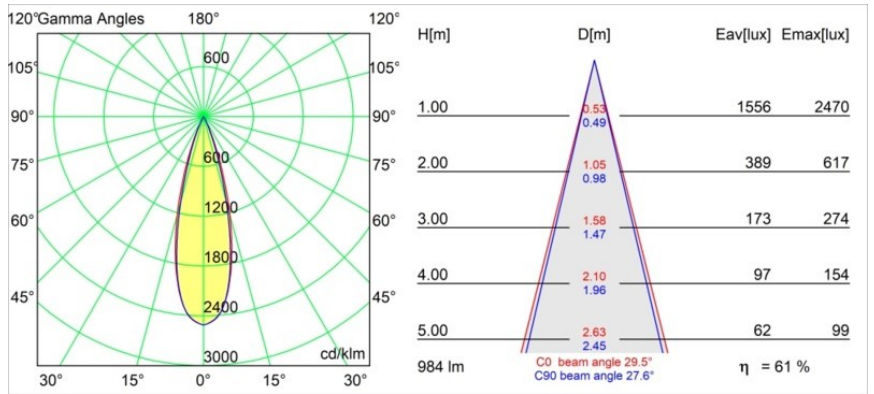

Light distribution & beam diagram