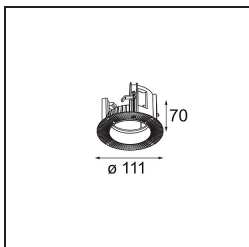

11624430 Concrete Ring 70 Standard Installation Housing

11624330 Ring Recessed 70 1x