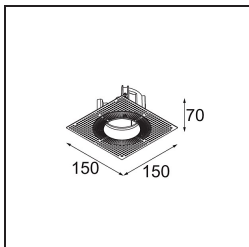

11624330 Ring Recessed 70 1x

12292430 Plaster Kit Trimless 150x150 - 70 1x