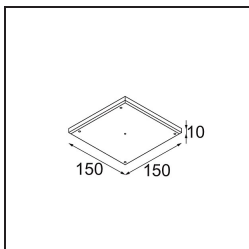

---

Livello abbagliamento	0	0
Remark	• 4000K su richiesta	

---

**TM30 & CRI diagram**

**Light distribution & beam diagram**

**Accessori Installazione**

**11624030** Installation Housing 140x250x100x210

**12292630** Gypsum Fibreboard 150x150