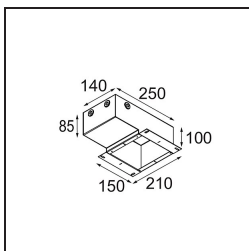

---

Livello abbagliamento	0	0
Remark	• 4000K su richiesta	

---

**TM30 & CRI diagram**

**Light distribution & beam diagram**

**Accessori Installazione**

**11624030** Installation Housing 140x250x100x210

**12292630** Gypsum Fibreboard 150x150