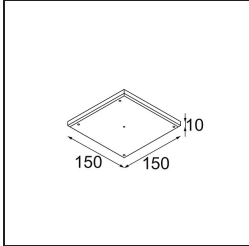

Thimble Recessed Adjustable 74 1x LED 2700K Medium DE Silver Bronze Brushed Anodised

Specifications

Material	11621084
Light Source Type	LED
LED Type	BRIDGELUX V6 HD G7
LED technology	LED COB
CRI	Min. 90
Colour Temperature	2700K
Lifetime	L80B10 @50,000 Hours
Lamp Included	Yes
Number of Light Sources	1
CIE flux code	100 100 100 100 61
Binning (SDCM)	2
Light Direction	Down
Optic	Lens
Measured beam angle (°)	30.0
Input Voltage	Constant Current Driver Required
Electrical Class	III
IP Rating	20
Glow wire rating (°C)	960
Indoor/Outdoor	Indoor
Application	Ceiling
Mounting	Recessed
Cut-out size (mm)	ø70
Mounting depth (mm)	110.0
Adjustability	H 360° V 30°
Distance to Lighted Object (m)	0,1
Primary Colour & Primary Finish	Silver Bronze, Brushed Anodised
Gross weight (g)	199.0
Drive current (mA)	350 500
Min. forward voltage (Vf)	14,8 15,2
Max. forward voltage (Vf)	18,0 18,6
Connected load (W)	5,7 8,5
Luminous flux per lamp (lm)	438 590
Efficacy (lm/W)	77 69
Glare rating	0 0

Remark

- 4000K on request
-

TM30 & CRI diagram

Light distribution & beam diagram

Installation Accessories

11624030 Installation Housing 140x250x100x210

12292630 Gypsum Fibreboard 150x150

11624430 Concrete Ring 70 Standard Installation Housing