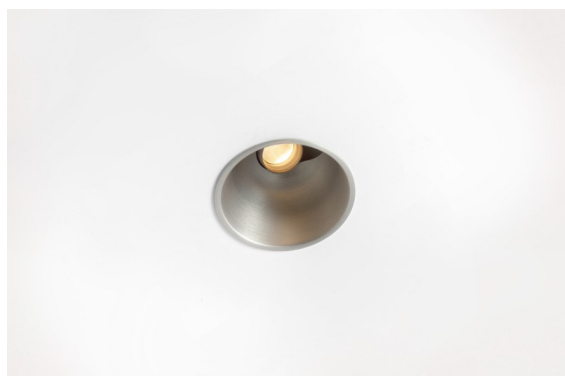

Thimble Recessed Adjustable 74 1x LED 2700K Medium DE Silver Bronze Brushed Anodised

Specifications

Material	11621084
Light Source Type	LED
LED Type	BRIDGELUX V6 HD G7
LED technology	LED COB
CRI	Min. 90
Colour Temperature	2700K
Lifetime	L80B10 @50,000 Hours
Lamp Included	Yes
Number of Light Sources	1
CIE flux code	100 100 100 100 61
Binning (SDCM)	2
Light Direction	Down
Optic	Lens
Measured beam angle (°)	30.0
Input Voltage	Constant Current Driver Required
Electrical Class	III
IP Rating	20
Glow wire rating (°C)	960
Indoor/Outdoor	Indoor
Application	Ceiling
Mounting	Recessed
Cut-out size (mm)	ø70
Mounting depth (mm)	110.0
Adjustability	H 360° V 30°
Distance to Lighted Object (m)	0,1
Primary Colour & Primary Finish	Silver Bronze, Brushed Anodised
Gross weight (g)	199.0
Drive current (mA)	350 500
Min. forward voltage (Vf)	14,8 15,2
Max. forward voltage (Vf)	18,0 18,6
Connected load (W)	5,7 8,5
Luminous flux per lamp (lm)	438 590
Efficacy (lm/W)	77 69
Glare rating	0 0

Minimalistic design, subtle curves, revealing colours, high-quality lens and LED. With its deep-recessed and glare-free light source, Thimble's clean and seamless execution makes it a quiet yet sophisticated choice for high-end residential or hospitality settings. This versatile, elegant architectural downlighter brings pure form, definition and quality light without stealing all the attention.